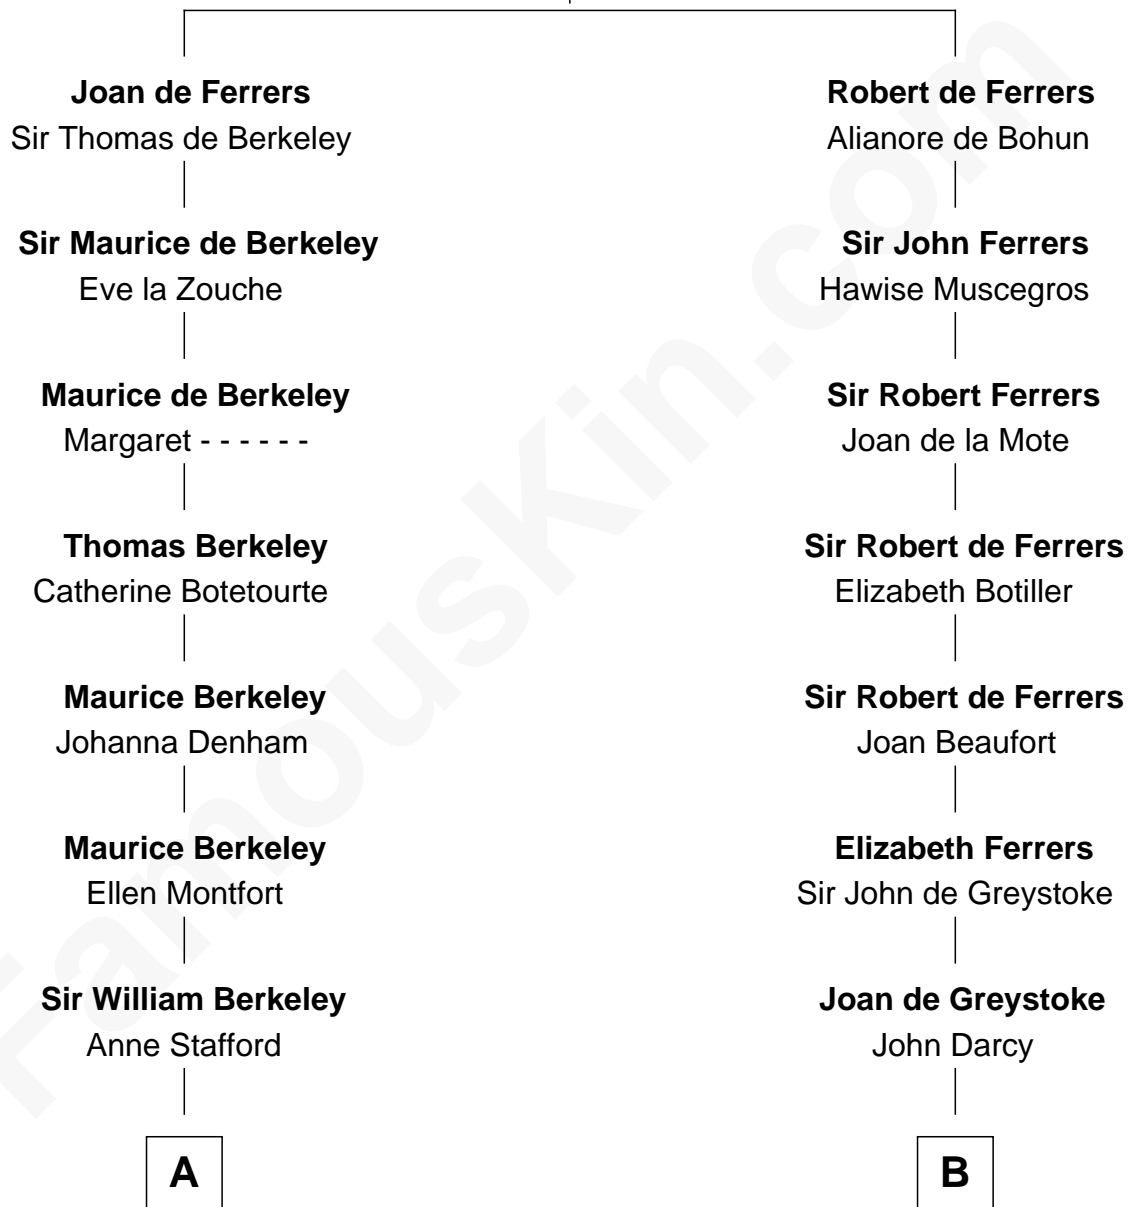

FamousKin.com

Relationship Chart of

Samuel Prescott

Completed Paul Revere's Midnight Ride

17th cousin 3 times removed of

Sir Arthur Conan Doyle
Author, "Sherlock Holmes"

Sir William de Ferrers
 Margaret de Quincy

C

—
William Pack
Catherine Scott

—
Catherine Pack
William Foley

—
Mary Josephine Elizabeth Foley
Charles Altamont Doyle

—
Sir Arthur Conan Doyle
Author, "Sherlock Holmes"