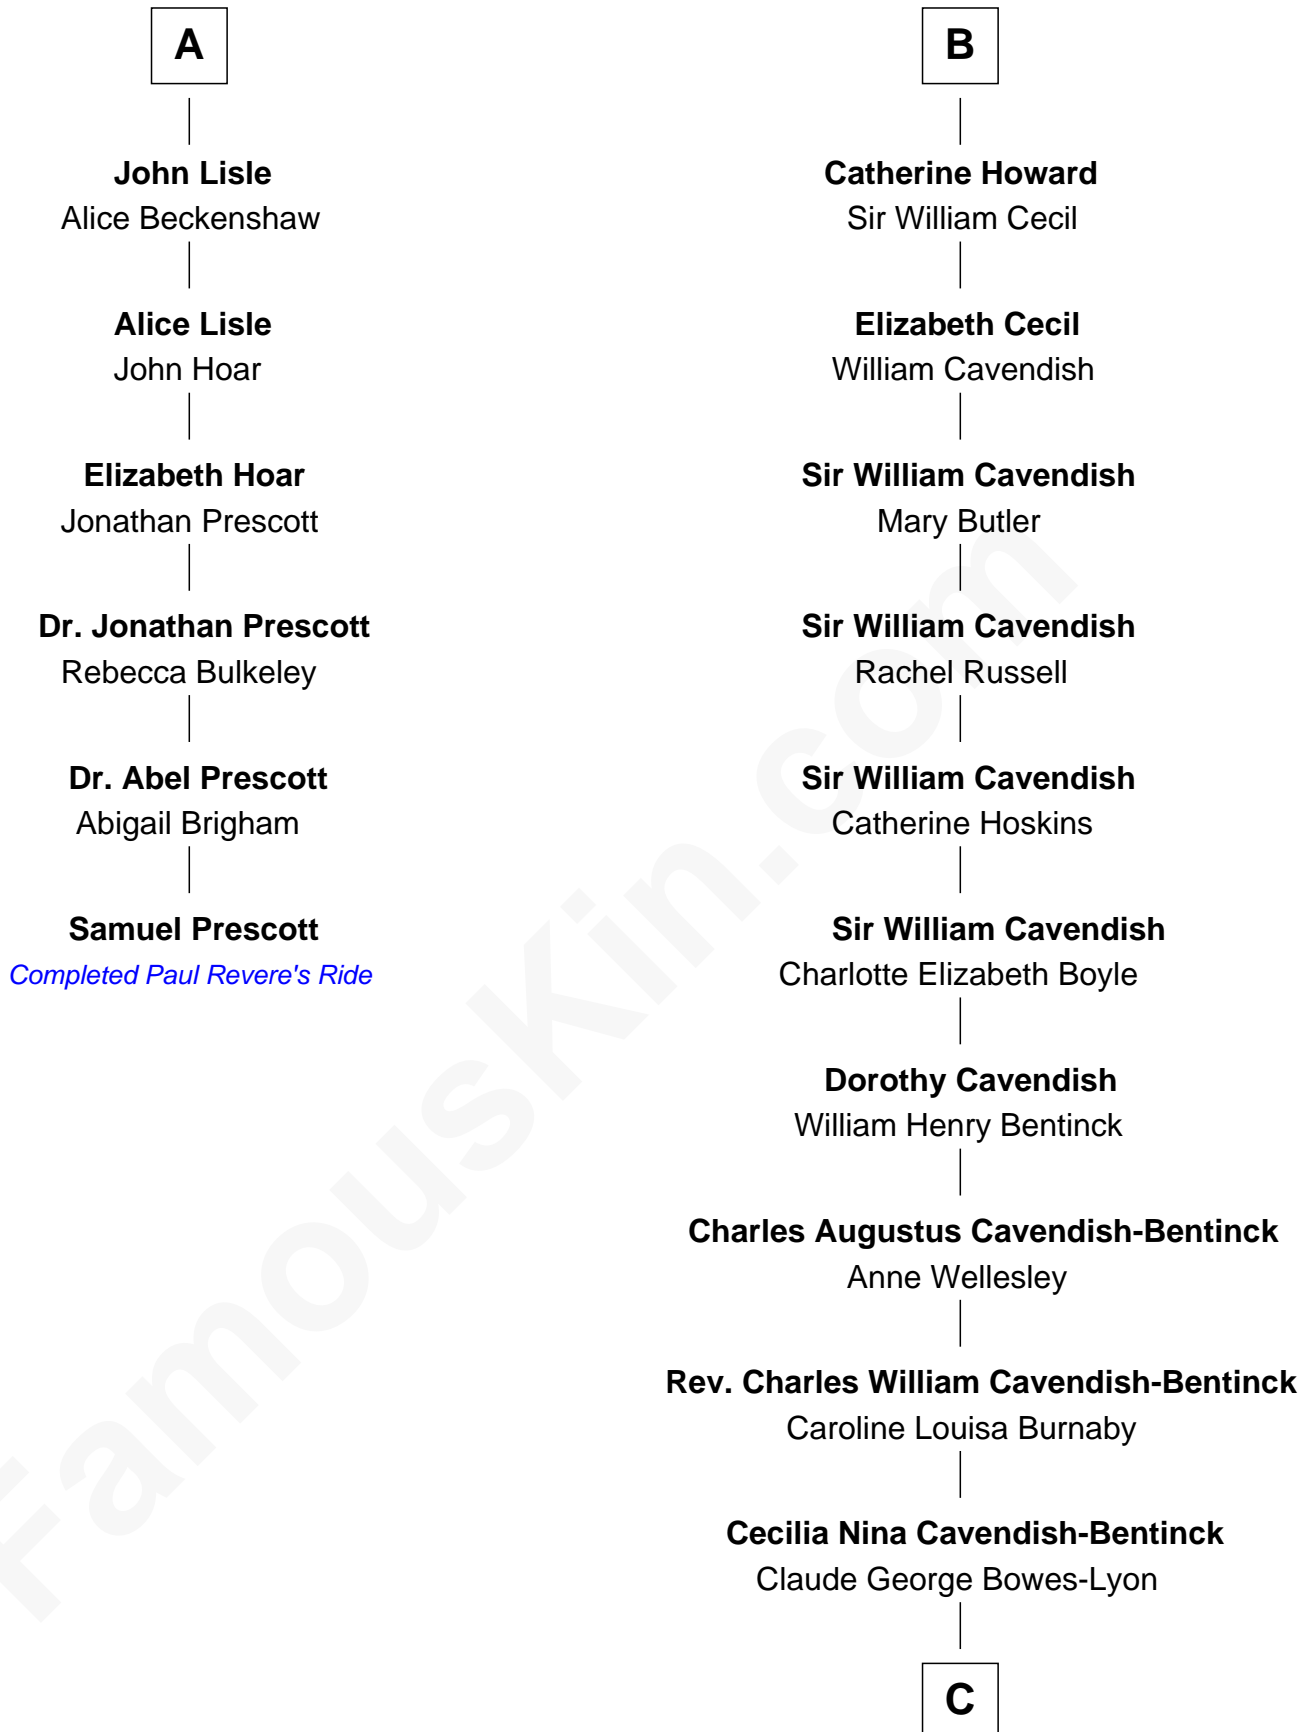

FamousKin.com

Relationship Chart of

Samuel Prescott

Completed Paul Revere's Midnight Ride

12th cousin 6 times removed of

Queen Elizabeth II

Queen of the United Kingdom

Sir Thomas Mowbray

Elizabeth Fitzalan

C

Elizabeth Bowes-Lyon
George VI, King of the United Kingdom

Queen Elizabeth II
Queen of the United Kingdom

FamousKin.com