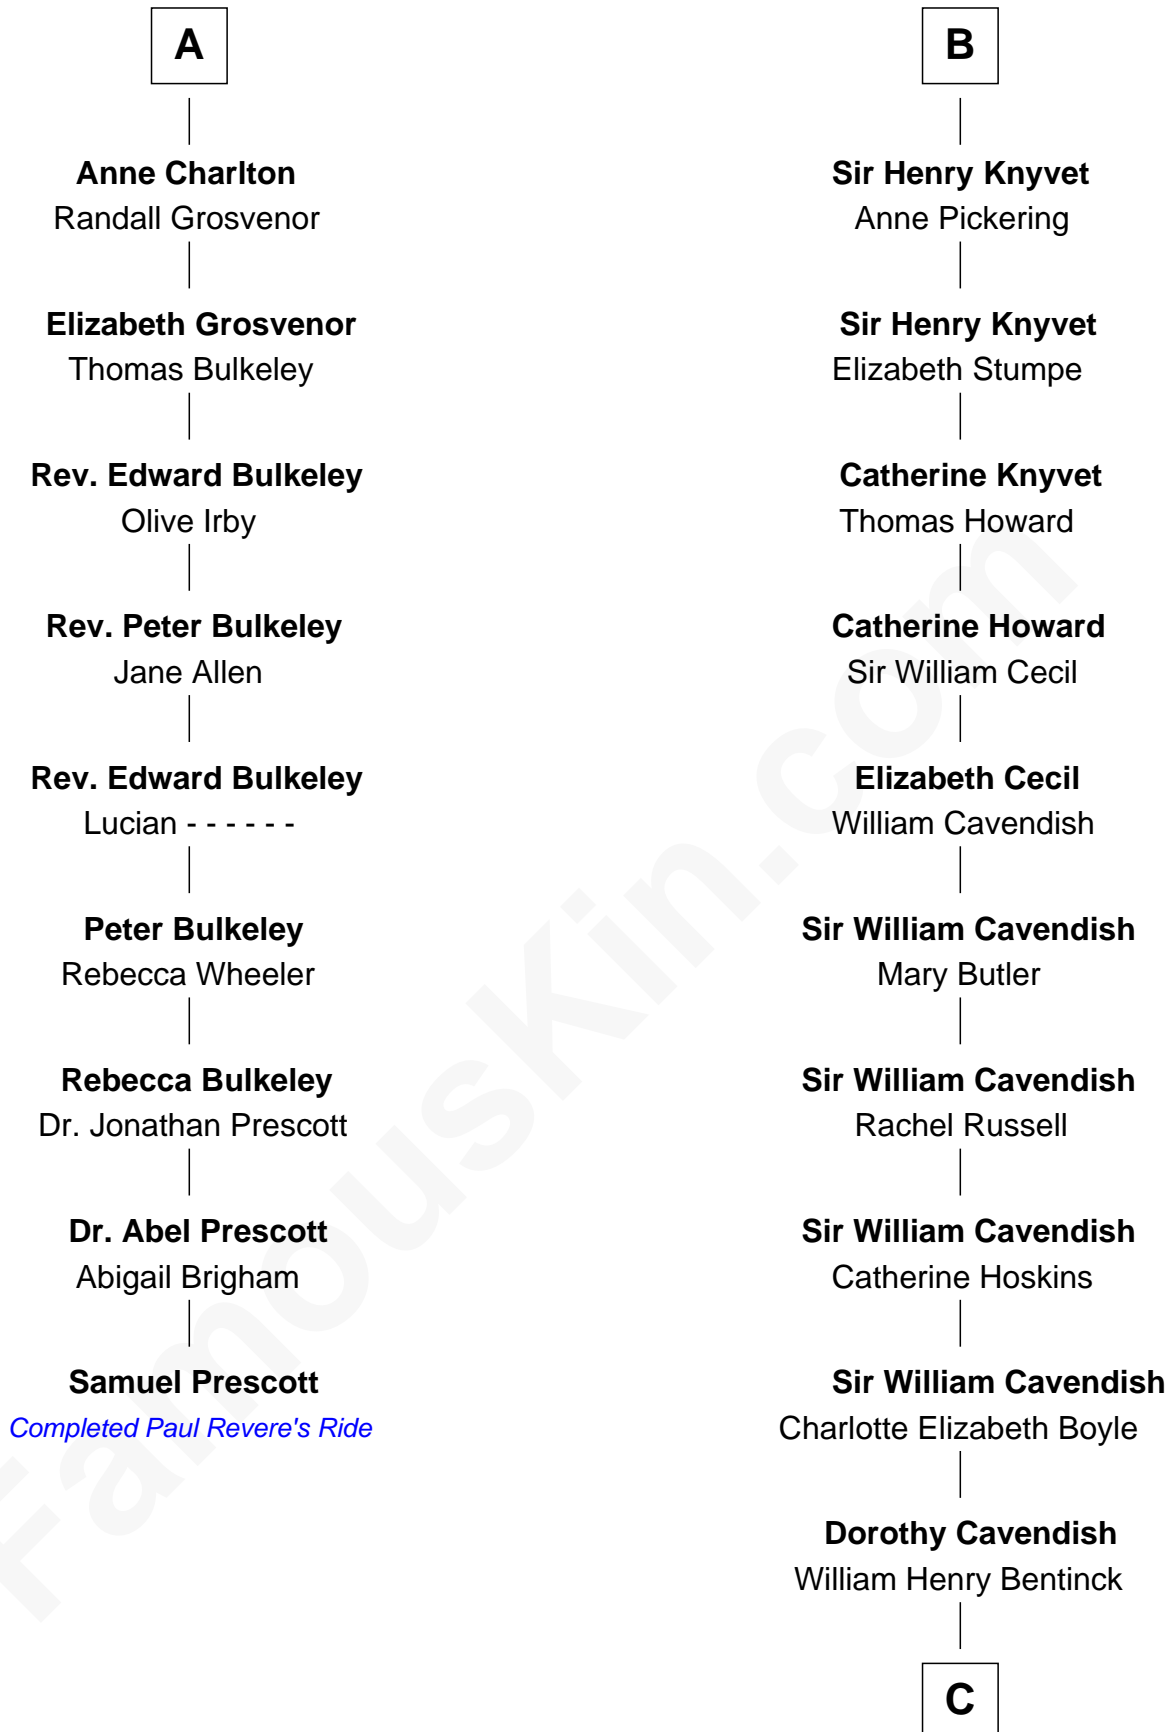

FamousKin.com

Relationship Chart of

Samuel Prescott

Completed Paul Revere's Midnight Ride

15th cousin 6 times removed of

Queen Elizabeth II

Queen of the United Kingdom

Sir Alan la Zouche
Eleanor de Segrave

George VI, King of the United Kingdom

Queen Elizabeth II

Queen of the United Kingdom