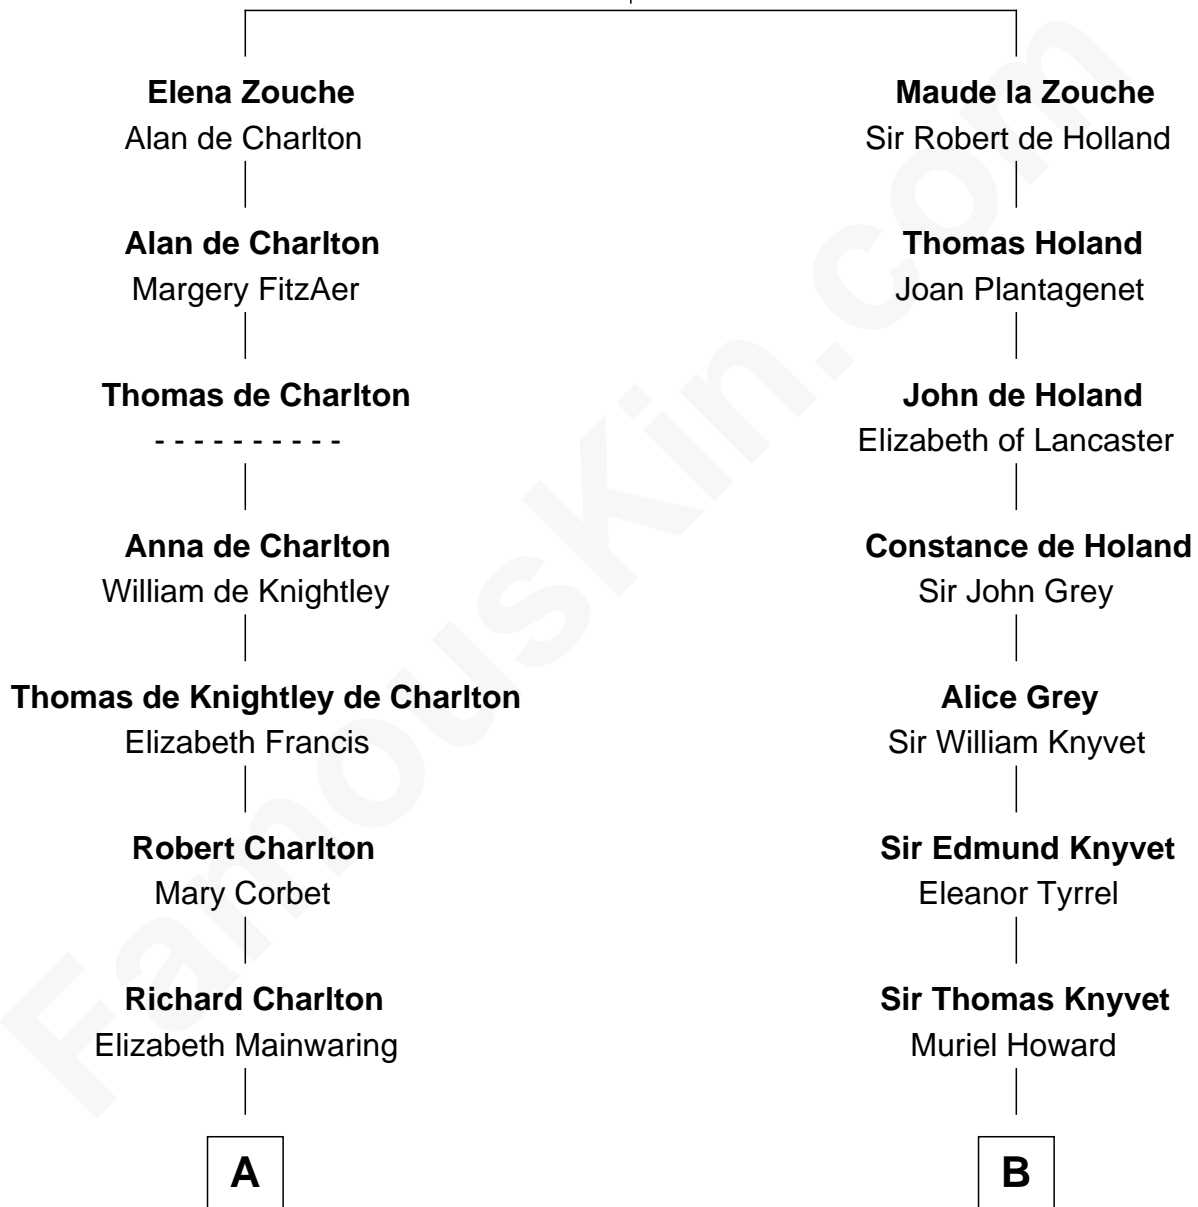

FamousKin.com

Relationship Chart of

Samuel Prescott

Completed Paul Revere's Midnight Ride

15th cousin 6 times removed of

Queen Elizabeth II

Queen of the United Kingdom

Sir Alan la Zouche
Eleanor de Segrave

George VI, King of the United Kingdom

Queen Elizabeth II

Queen of the United Kingdom