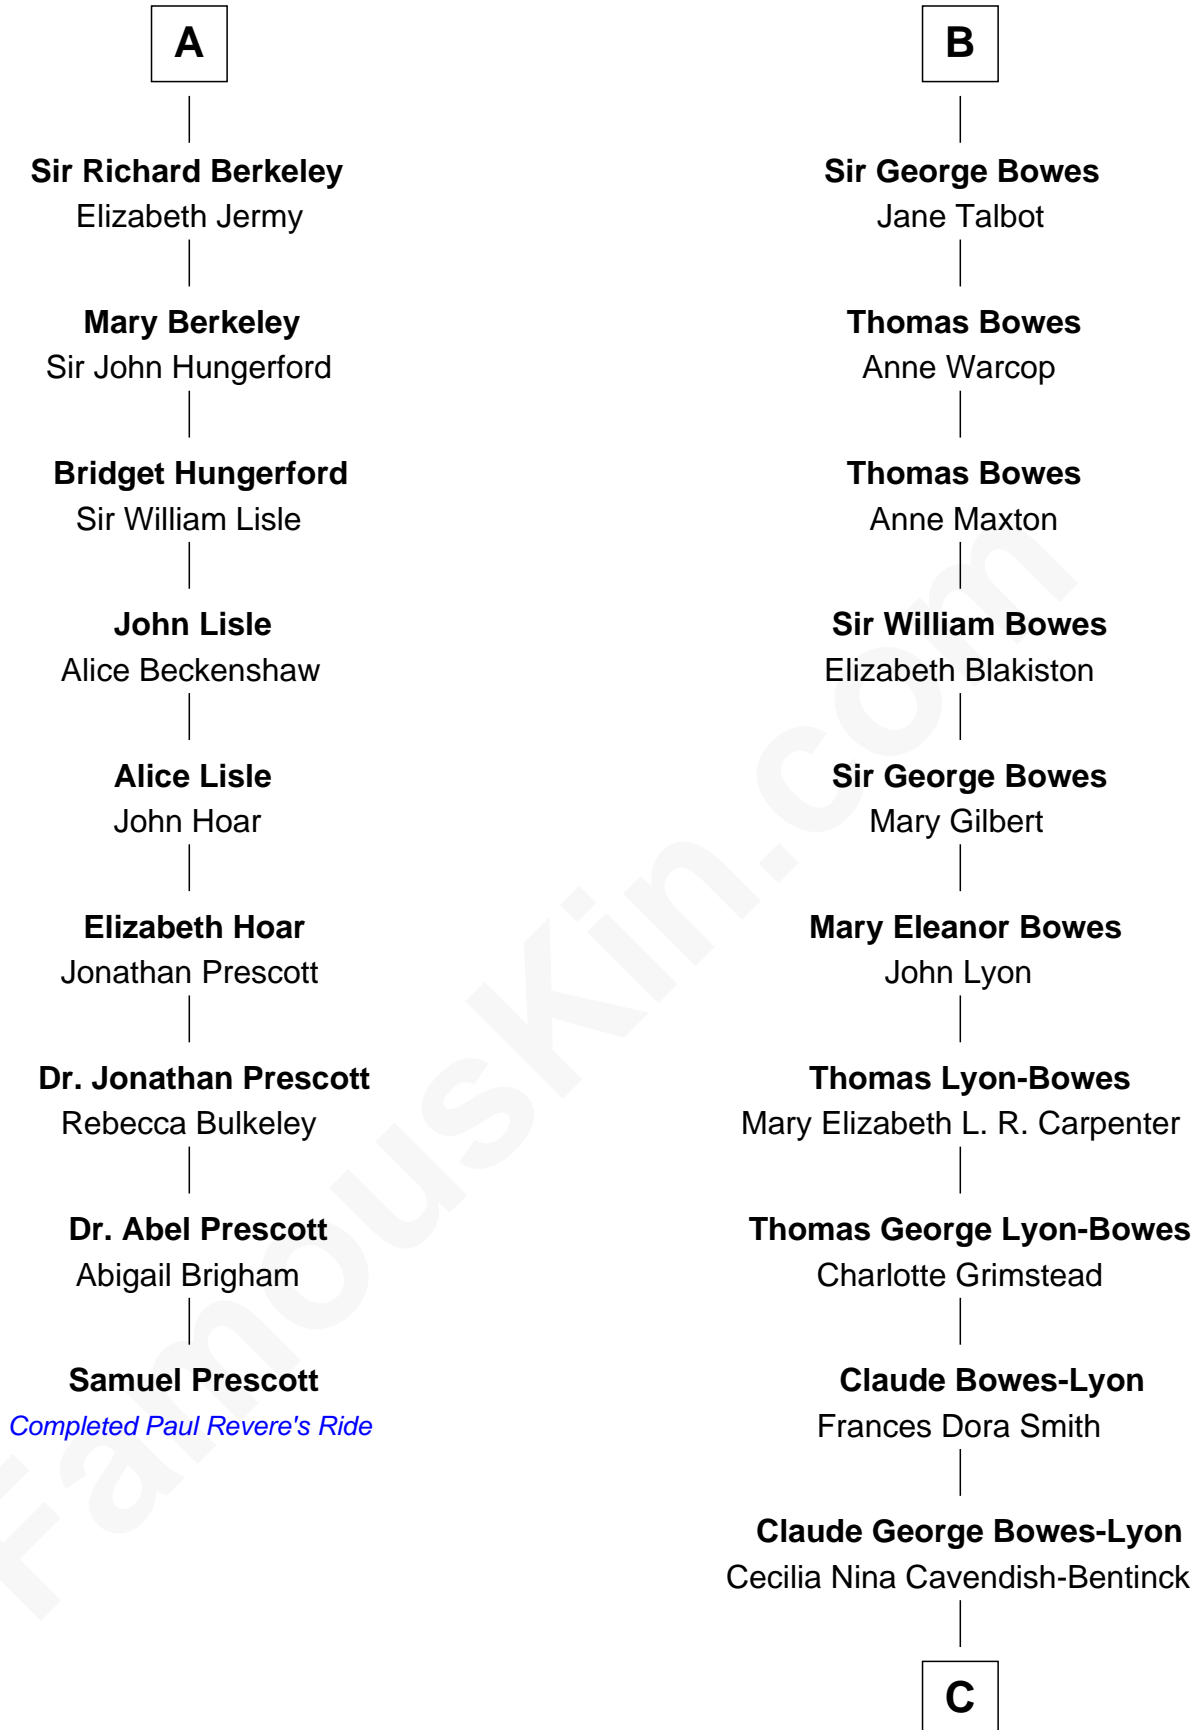

FamousKin.com

Relationship Chart of

Samuel Prescott

Completed Paul Revere's Midnight Ride

15th cousin 3 times removed of

Queen Elizabeth II

Queen of the United Kingdom

Sir Maurice de Berkeley

Eve la Zouche

Maurice de Berkeley

Margaret - - - - -

Thomas Berkeley

Catherine Botetourte

Maurice Berkeley

Johanna Denham

Maurice Berkeley

Maud FitzHugh

Sir Ralph Bowes

Margery Conyers

Richard Bowes

Elizabeth Aske

B

C

Elizabeth Bowes-Lyon
George VI, King of the United Kingdom