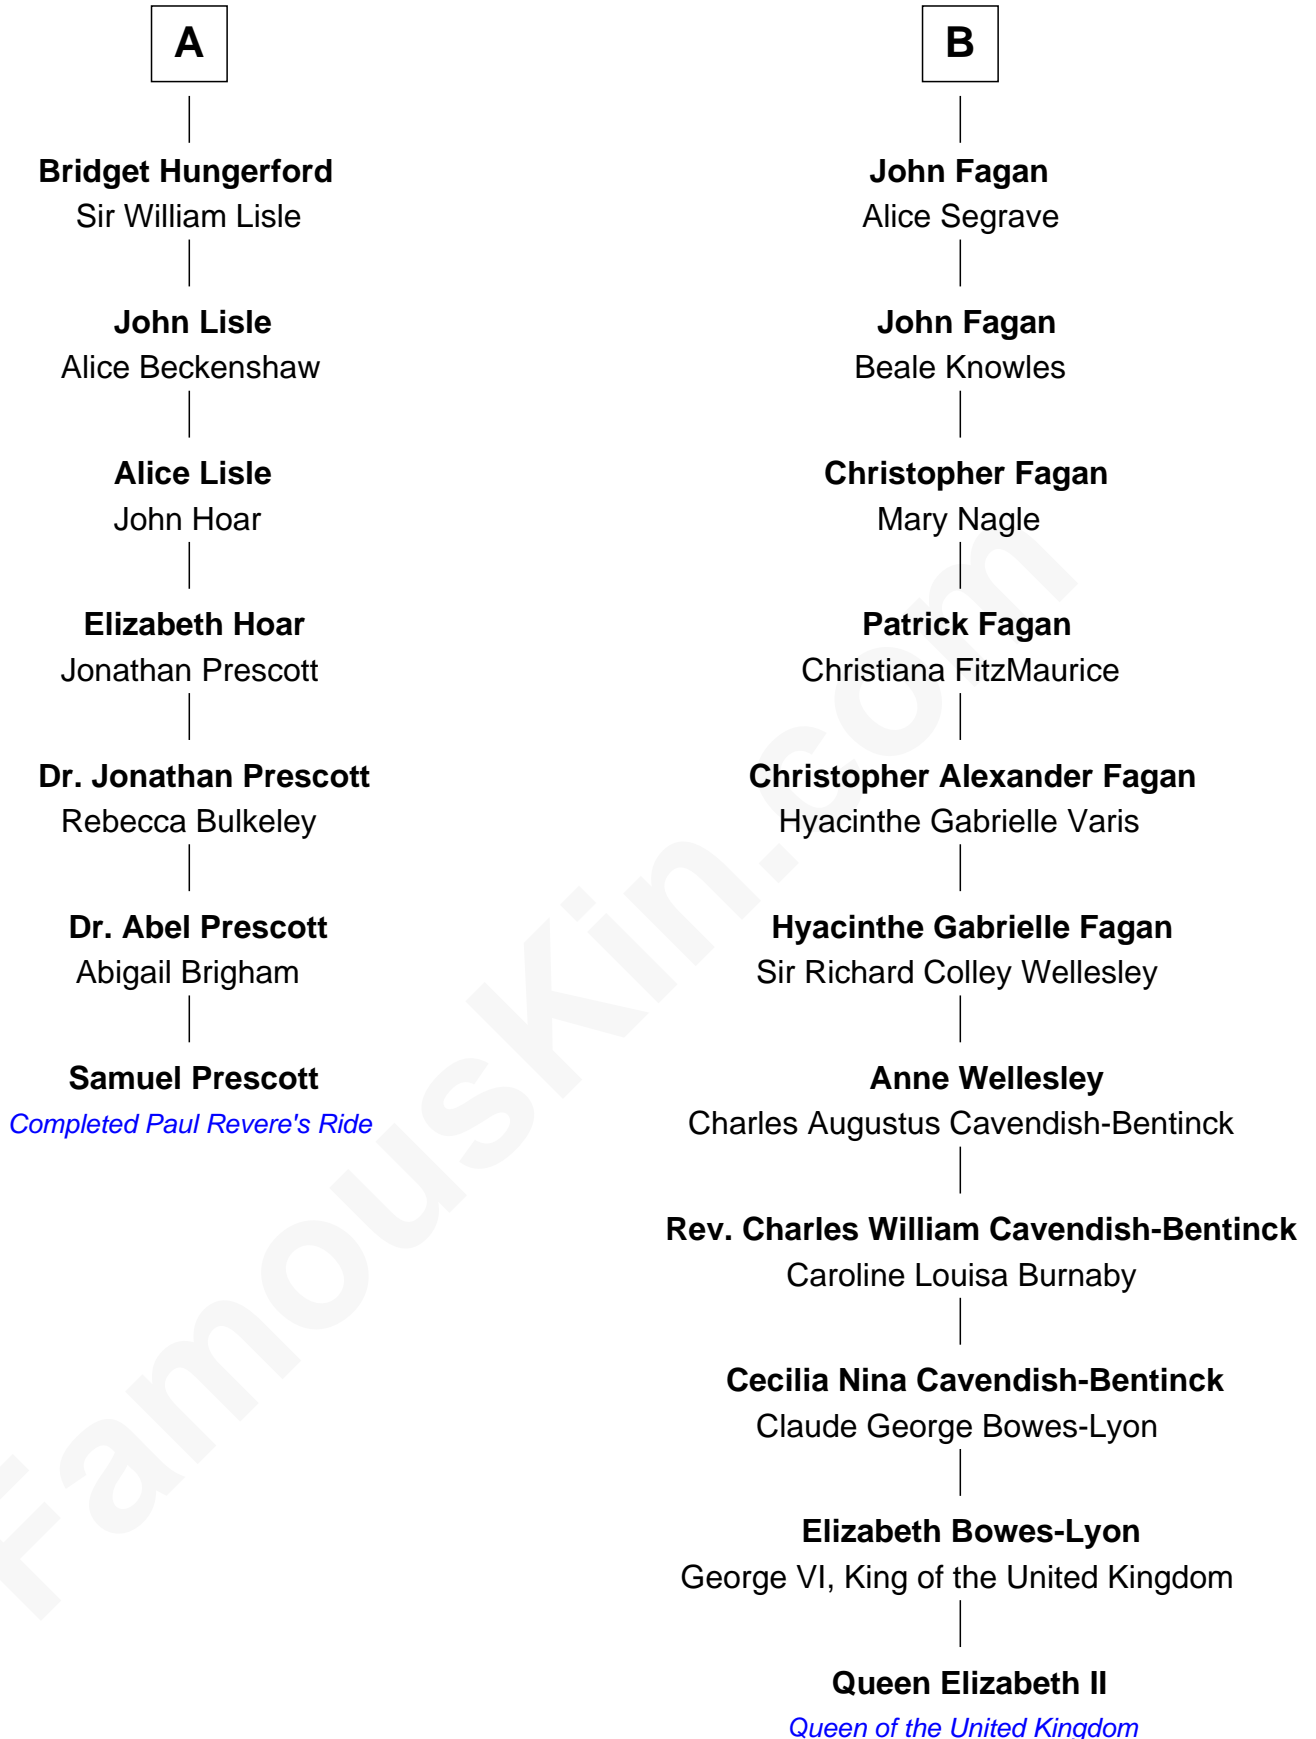

FamousKin.com

Relationship Chart of

Samuel Prescott

Completed Paul Revere's Midnight Ride

13th cousin 4 times removed of

Queen Elizabeth II

Queen of the United Kingdom

Elizabeth II photo by [Eric Draper](#)