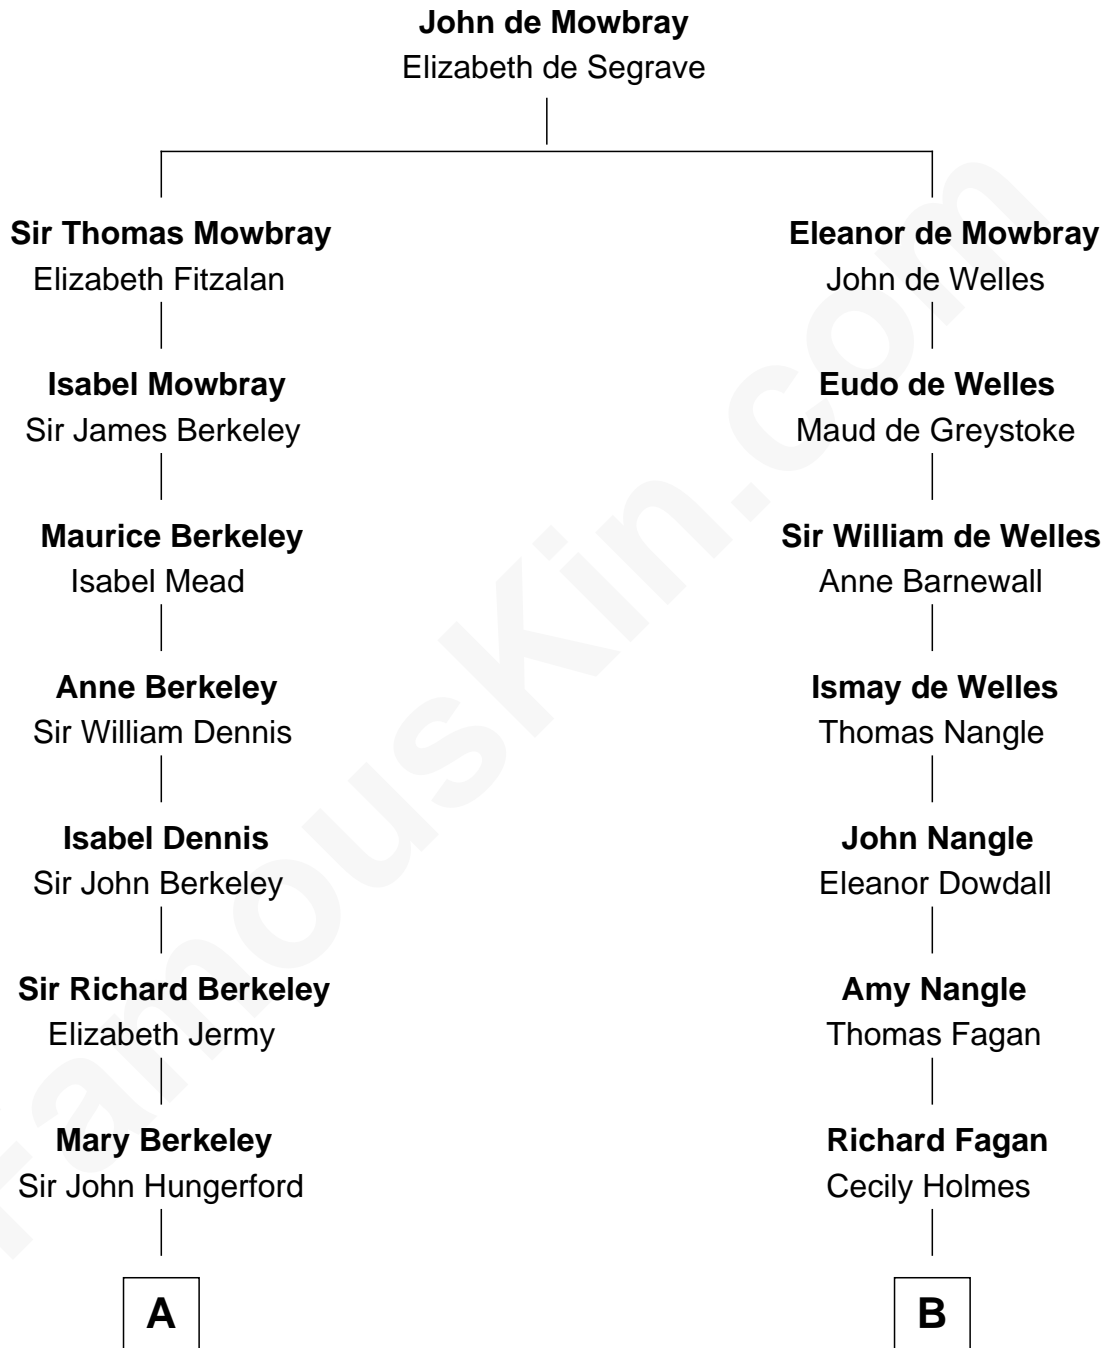

FamousKin.com

Relationship Chart of

Samuel Prescott

Completed Paul Revere's Midnight Ride

13th cousin 4 times removed of

Queen Elizabeth II

Queen of the United Kingdom

Elizabeth II photo by [Eric Draper](#)