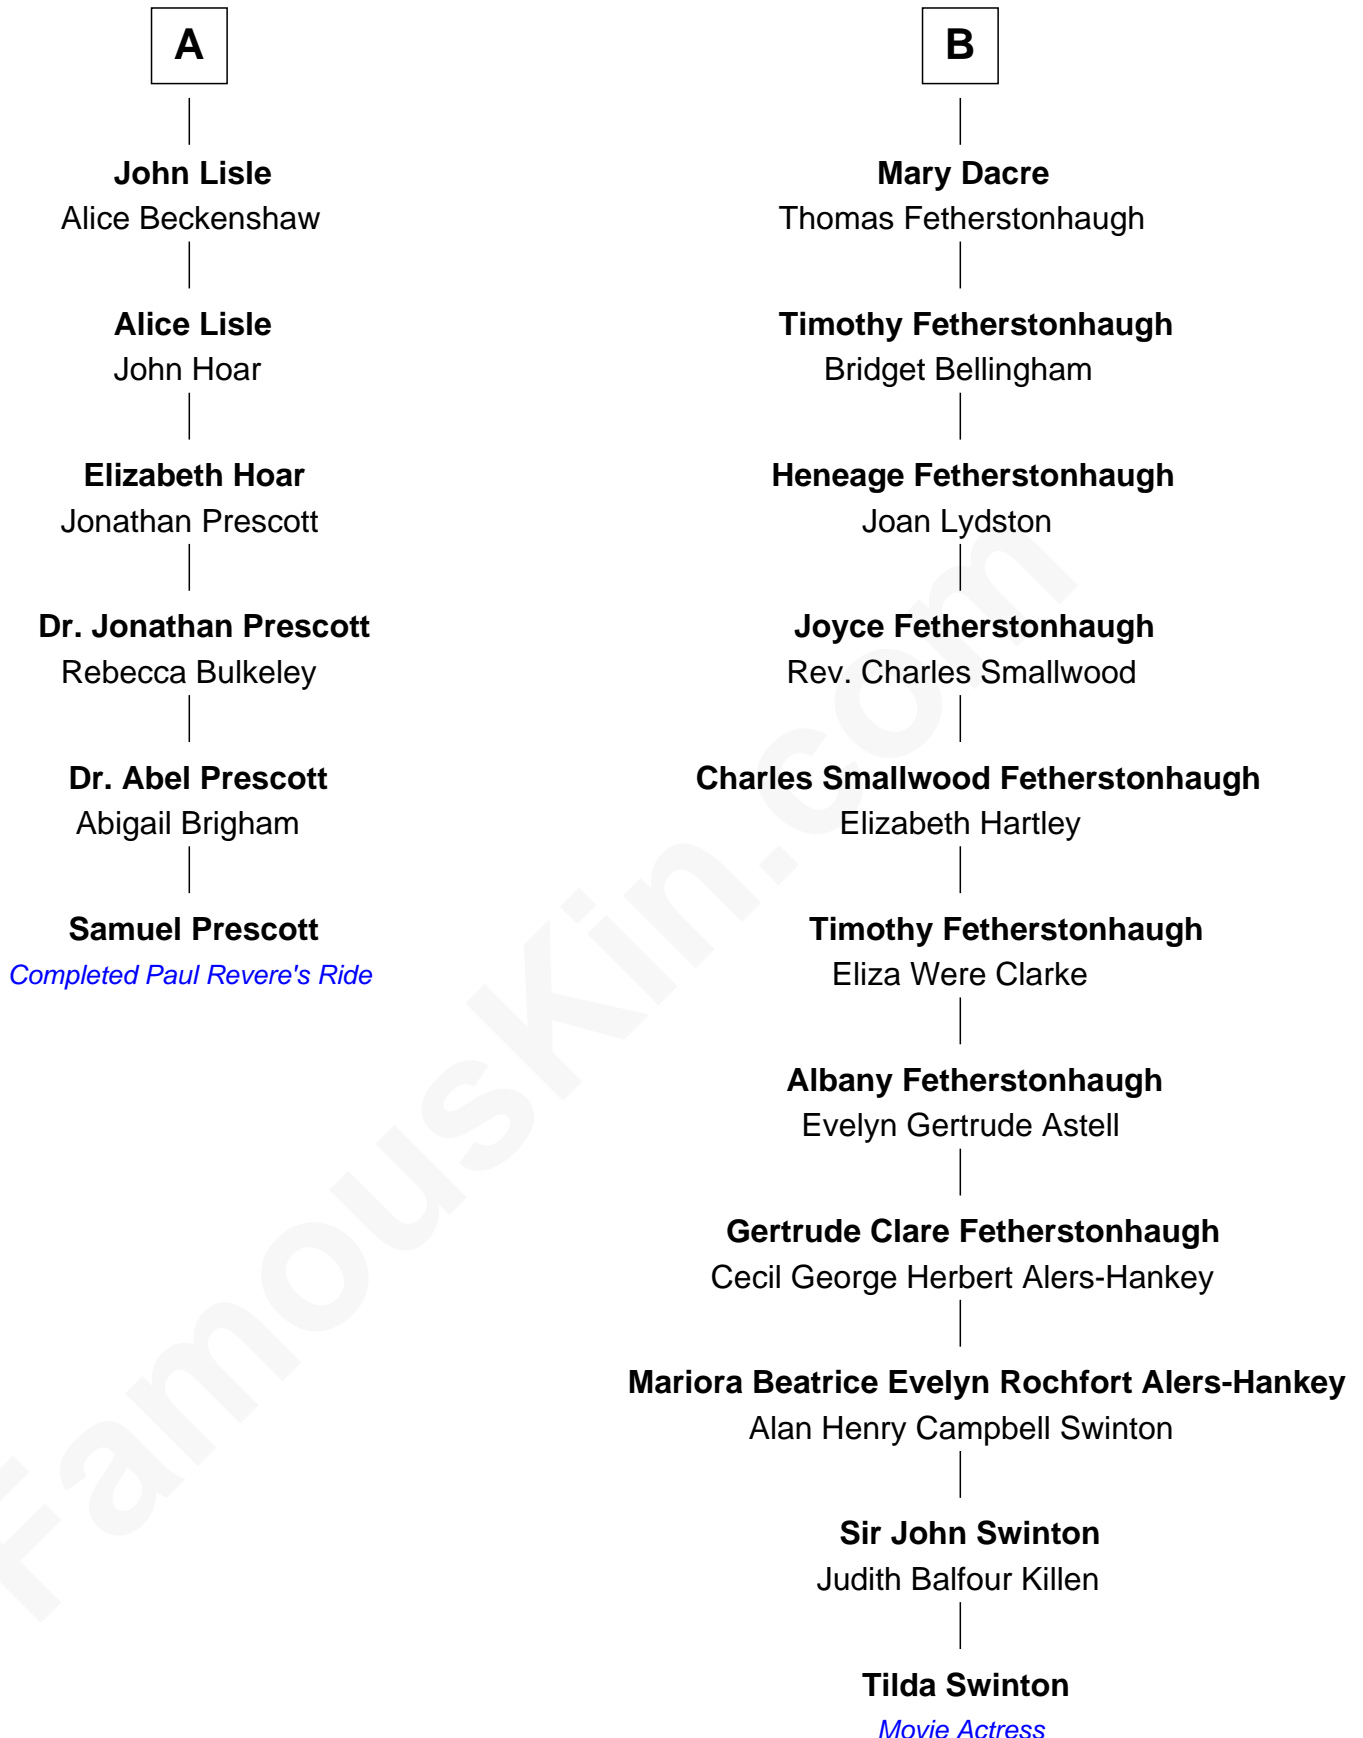

### Samuel Prescott

*Completed Paul Revere's Midnight Ride*

12th cousin 5 times removed of

**Tilda Swinton**  
*Movie Actress*

**Sir Thomas Mowbray**  
Elizabeth Fitzalan

**Isabel Mowbray**  
Sir James Berkeley

**Maurice Berkeley**  
Isabel Mead

**Anne Berkeley**  
Sir William Dennis

**Isabel Dennis**  
Sir John Berkeley

**Sir Richard Berkeley**  
Elizabeth Jermy

**Mary Berkeley**  
Sir John Hungerford

**Bridget Hungerford**  
Sir William Lisle

**A**

**Margaret Mowbray**  
Sir Robert Howard

**Sir John Howard**  
Katherine Moleyns

**Sir Thomas Howard**  
Elizabeth Tilney

**Muriel Howard**  
Sir Thomas Knyvet

**Sir Henry Knyvet**  
Anne Pickering

**Alice Knyvet**  
Christopher Dacre

**Henry Dacre**  
of Corby Salkeld

**B**

Tilda Swinton photo by [Nicolas Genin](#) (CC BY-SA 2.0)