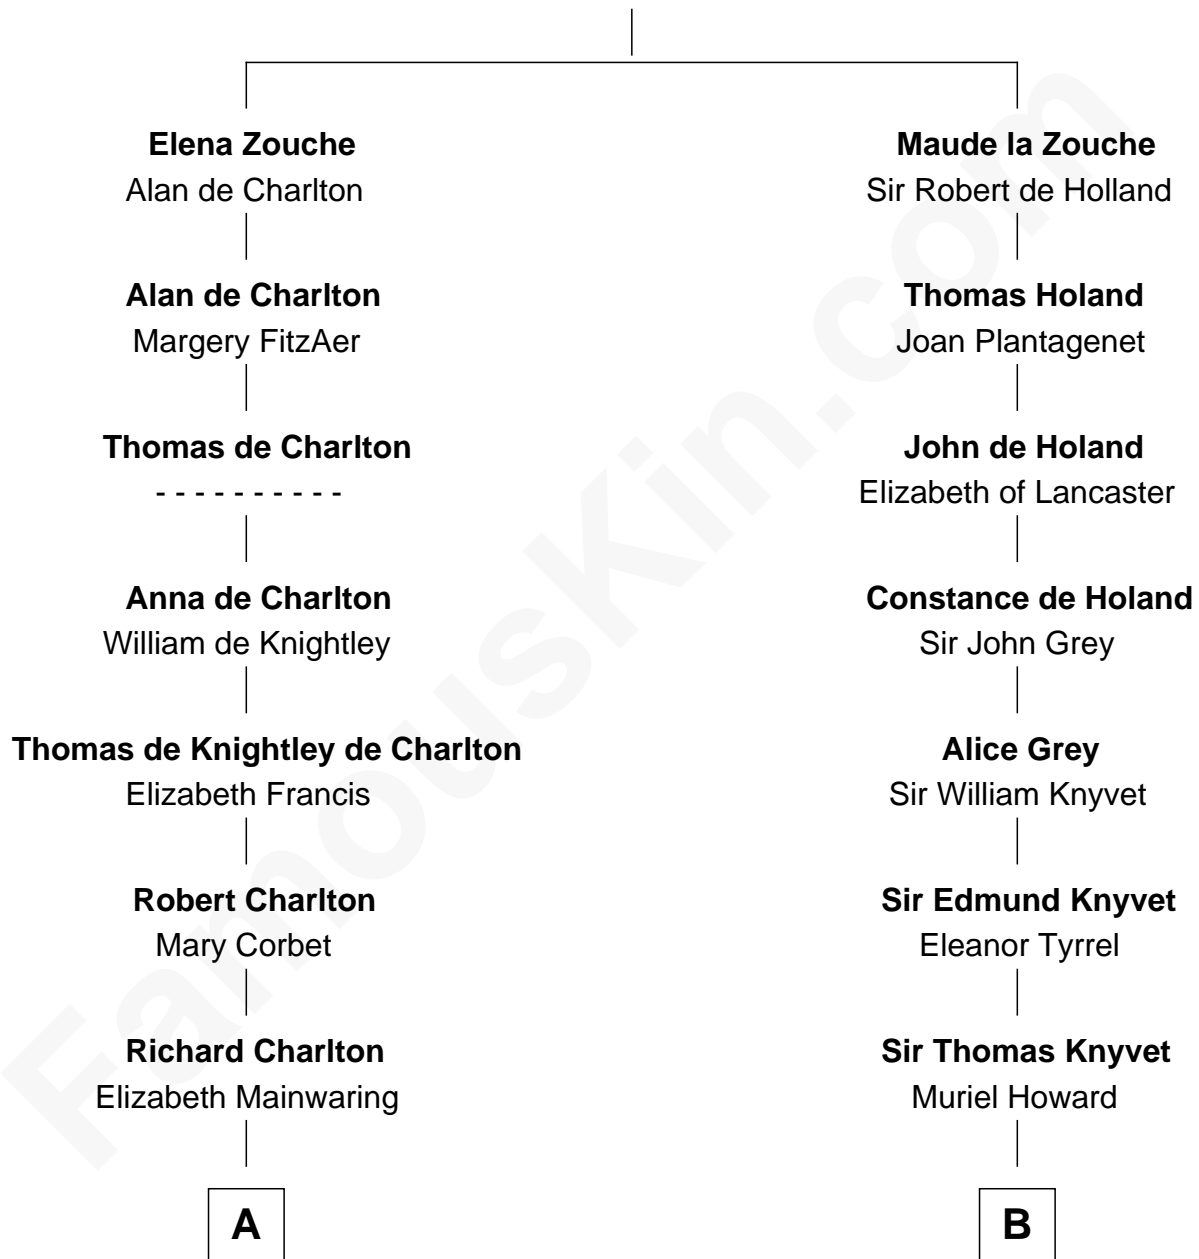

FamousKin.com

Relationship Chart of

Samuel Prescott

Completed Paul Revere's Midnight Ride

15th cousin 5 times removed of

Tilda Swinton

Movie Actress

Sir Alan la Zouche

Eleanor de Segrave

C

Gertrude Clare Fetherstonhaugh
Cecil George Herbert Alers-Hankey

Mariora Beatrice Evelyn Rochfort Alers-Hankey
Alan Henry Campbell Swinton

Sir John Swinton
Judith Balfour Killen

Tilda Swinton
Movie Actress