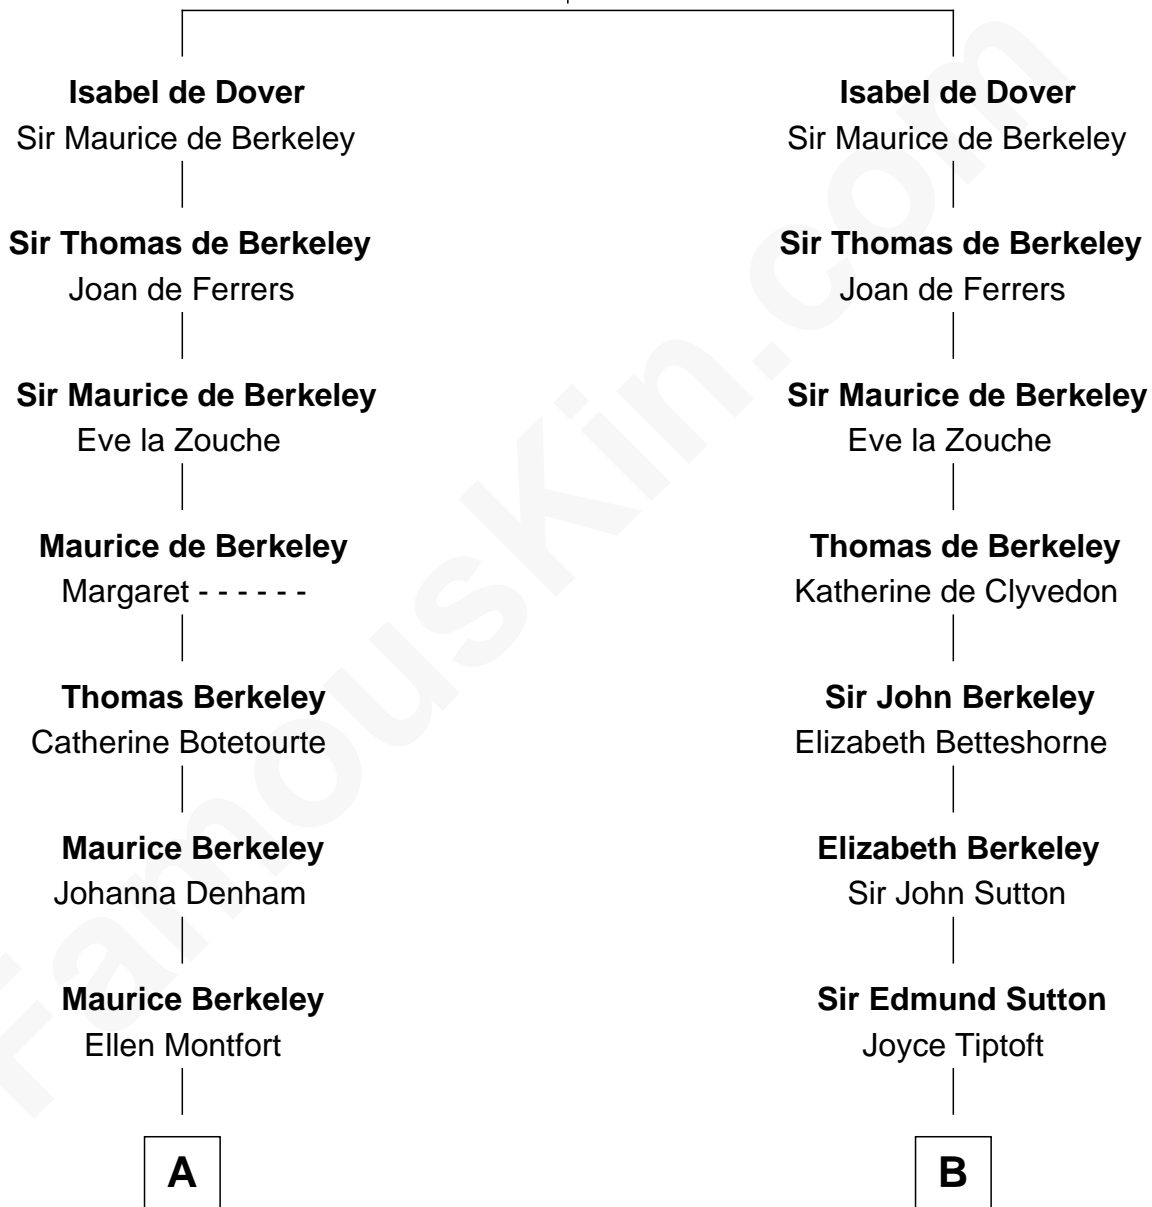

FamousKin.com

Relationship Chart of

Samuel Prescott

Completed Paul Revere's Midnight Ride

17th cousin 1 time removed of

Jane (Appleton) Pierce

First Lady of President Franklin Pierce

Sir Richard FitzRoy

Rose de Dover

C

—
Dr. Abel Prescott

Abigail Brigham

—
Samuel Prescott

Completed Paul Revere's Ride

FamousKin.com