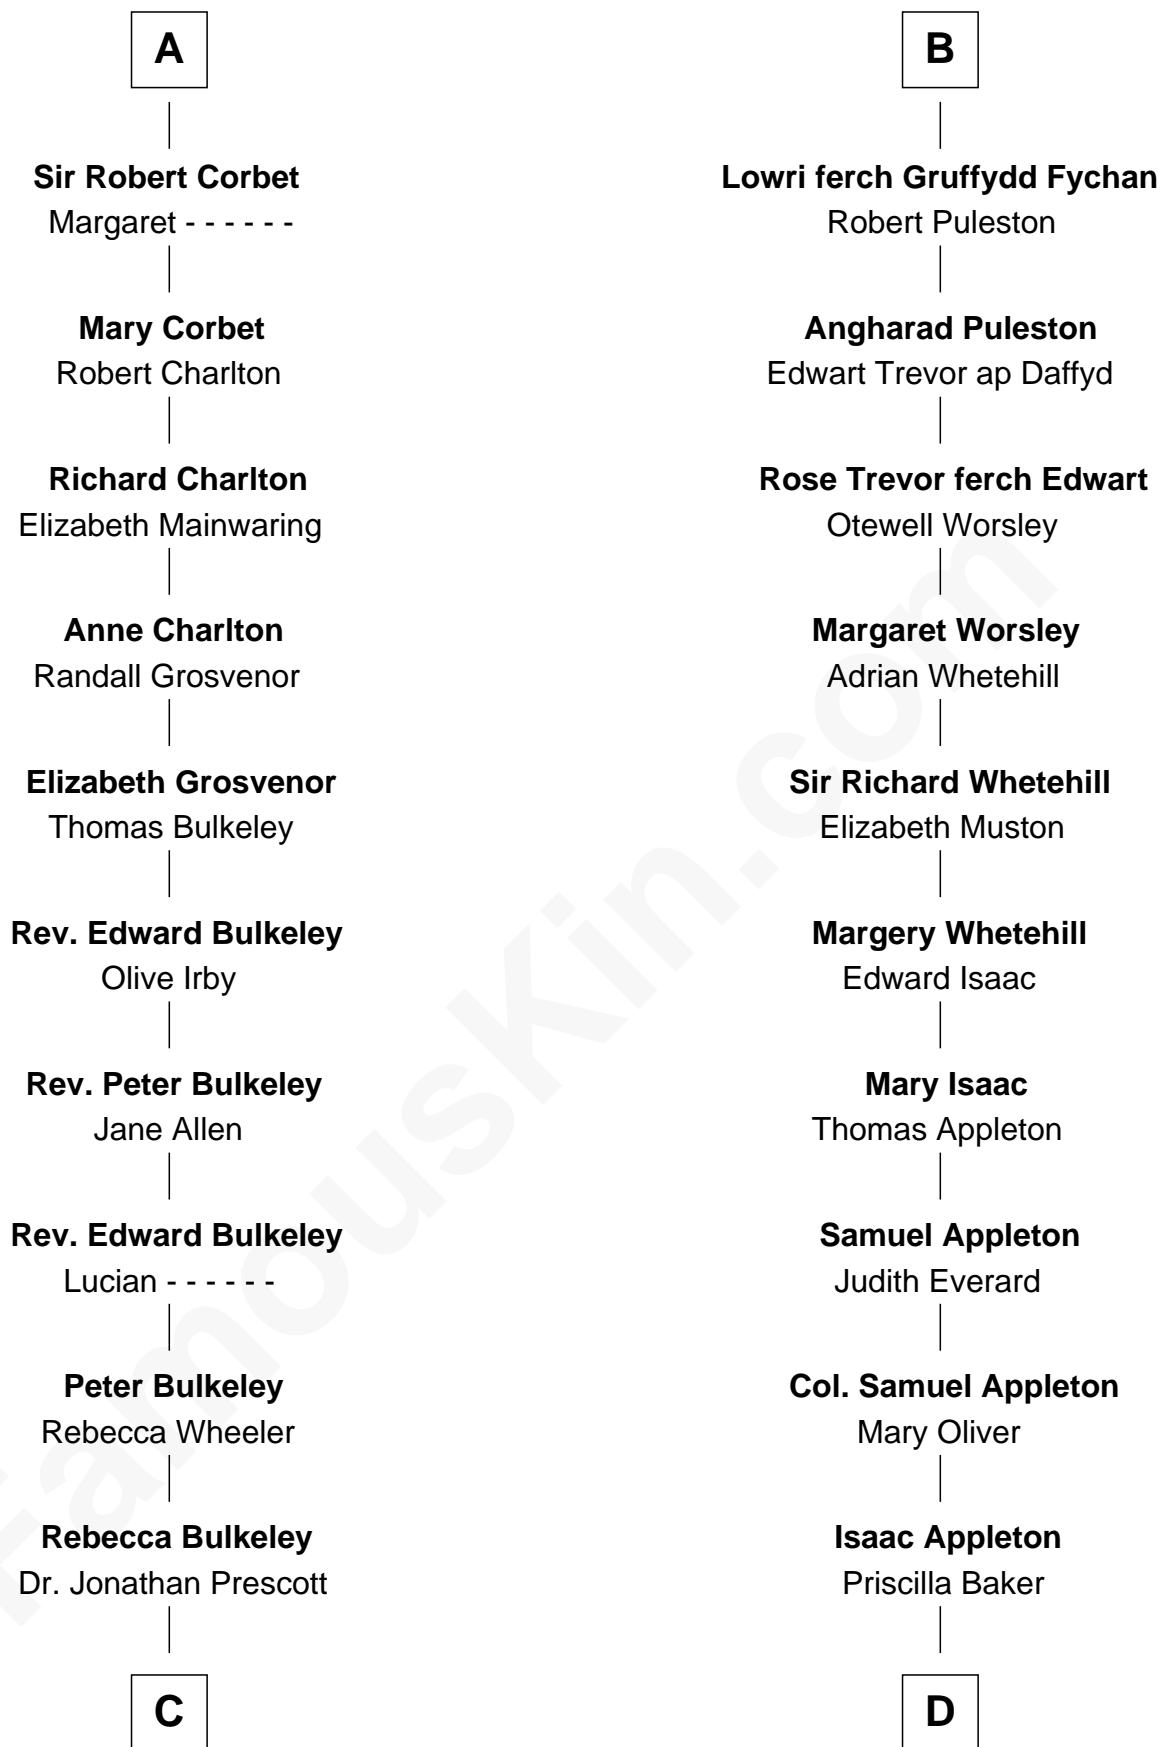

FamousKin.com

Relationship Chart of

Samuel Prescott

Completed Paul Revere's Midnight Ride

18th cousin 2 times removed of

Jane (Appleton) Pierce

First Lady of President Franklin Pierce

Ralph Paynell

C

Dr. Abel Prescott

Abigail Brigham

Samuel Prescott

Completed Paul Revere's Ride

D

Isaac Appleton

Elizabeth Sawyer