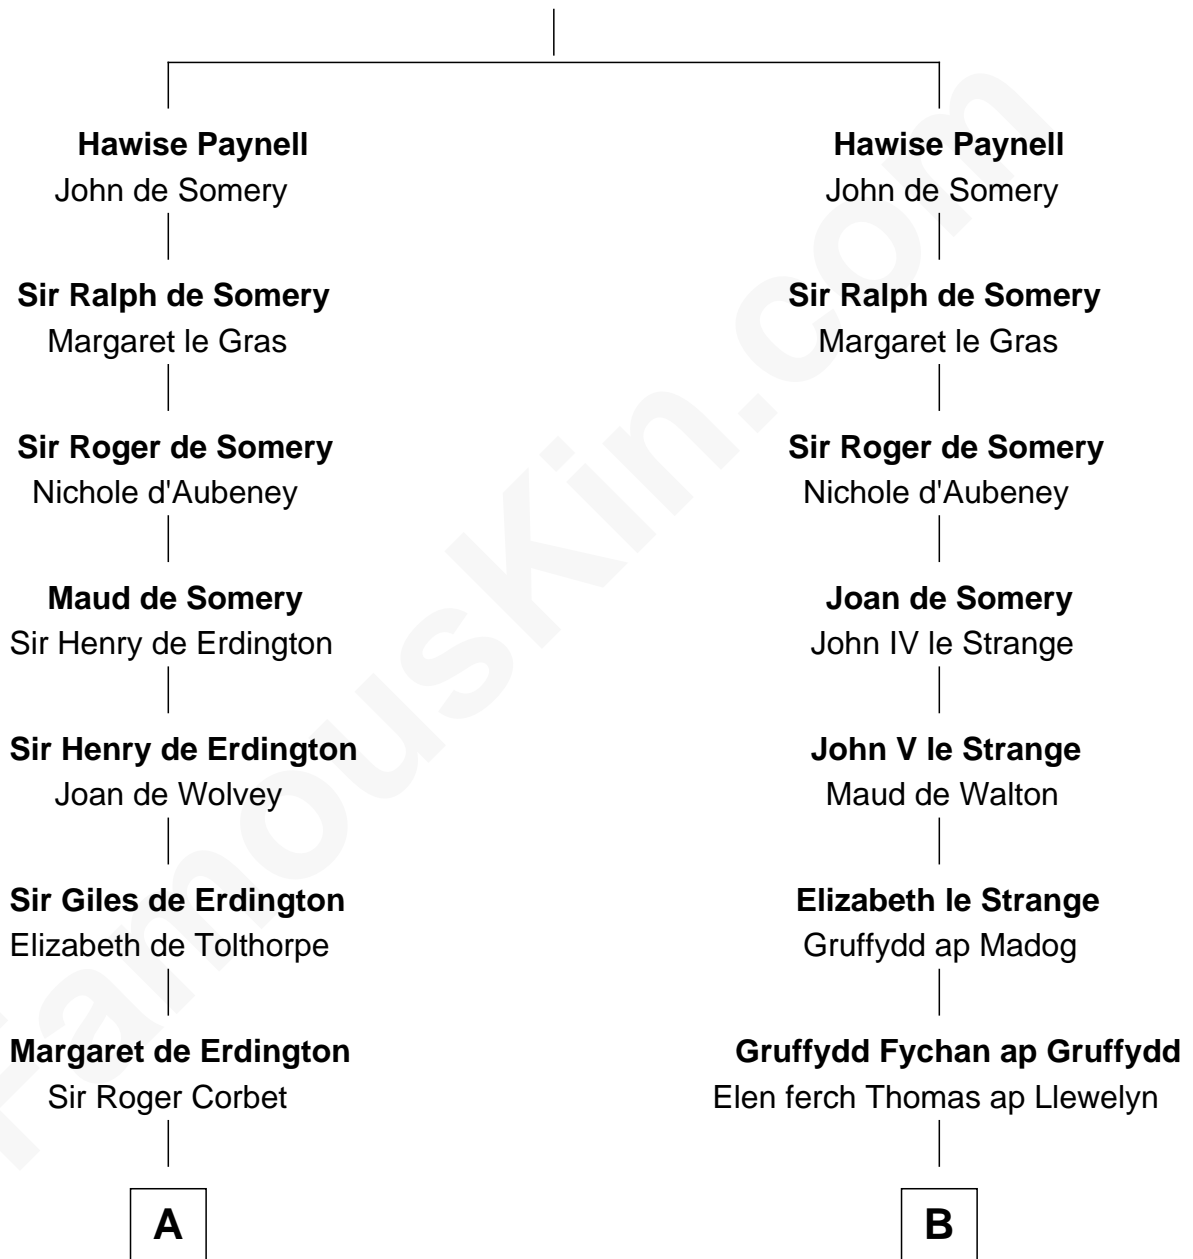

FamousKin.com

Relationship Chart of

Samuel Prescott

Completed Paul Revere's Midnight Ride

18th cousin 2 times removed of

Jane (Appleton) Pierce

First Lady of President Franklin Pierce

Ralph Paynell

C

Dr. Abel Prescott

Abigail Brigham

Samuel Prescott

Completed Paul Revere's Ride

D

Isaac Appleton

Elizabeth Sawyer