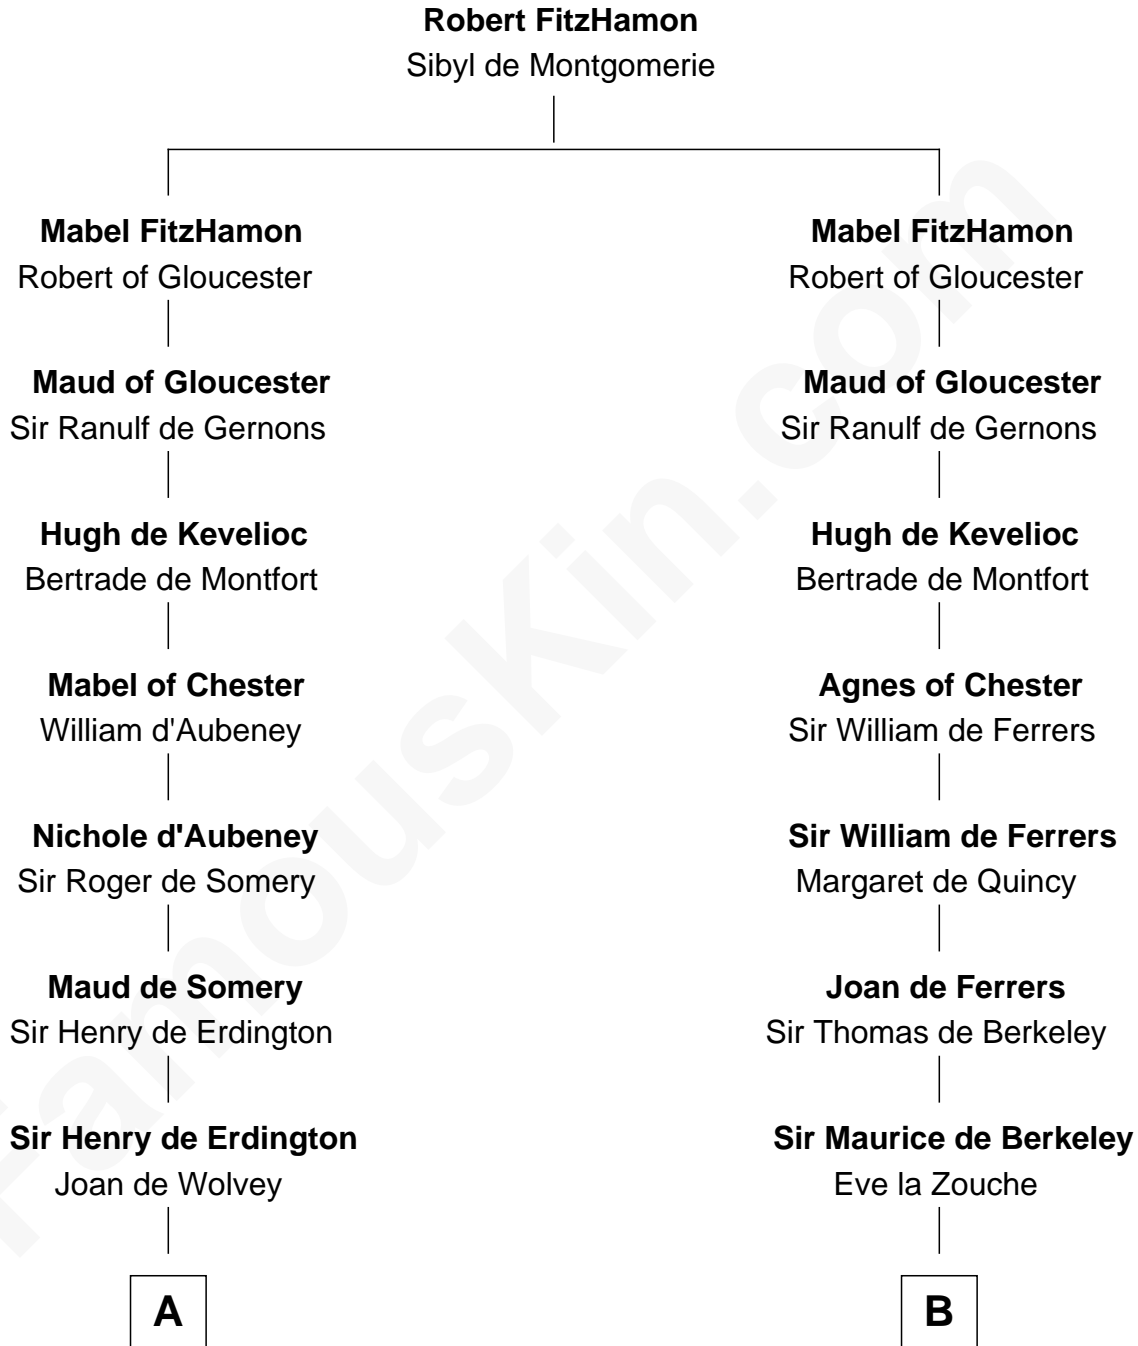

## Relationship Chart of

### Samuel Prescott

*Completed Paul Revere's Midnight Ride*

20th cousin 1 time removed of

### Jane (Appleton) Pierce

*First Lady of President Franklin Pierce*

**C**

**Peter Bulkeley**  
Rebecca Wheeler

**Rebecca Bulkeley**  
Dr. Jonathan Prescott

**Dr. Abel Prescott**  
Abigail Brigham

**Samuel Prescott**  
*Completed Paul Revere's Ride*