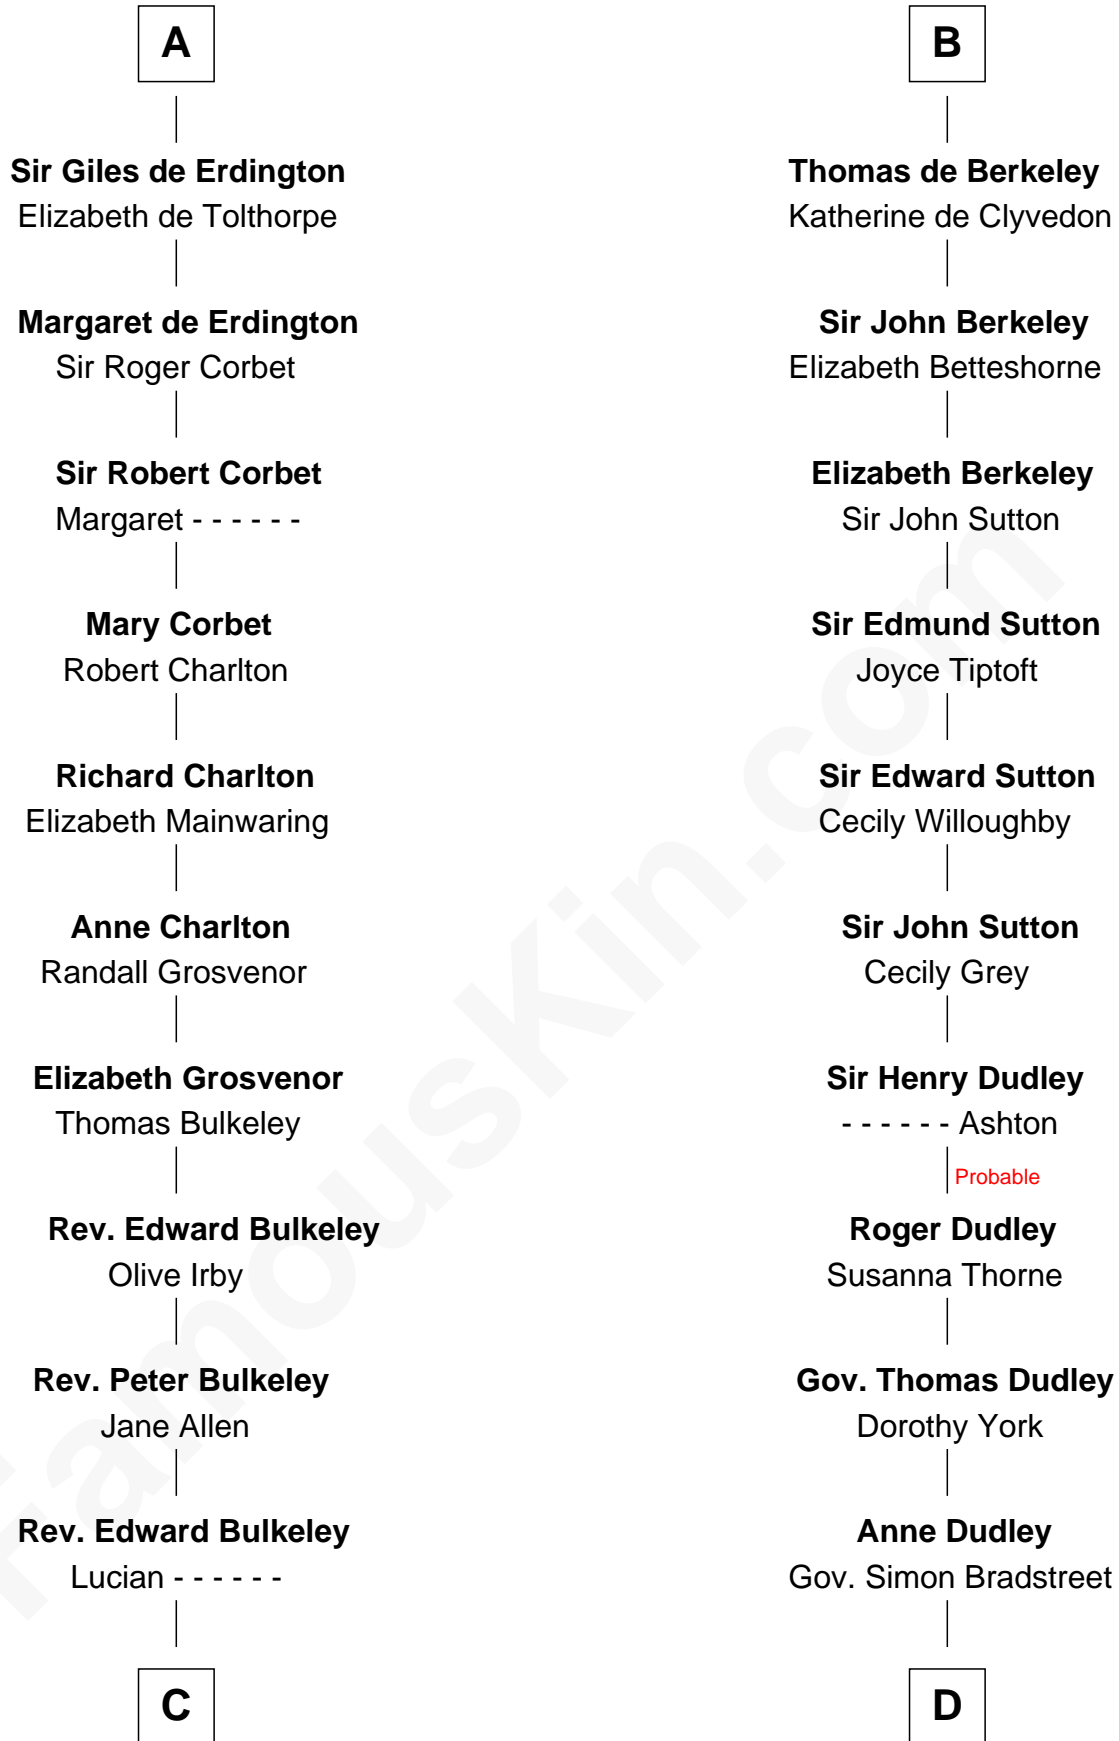

FamousKin.com

Relationship Chart of

Samuel Prescott

Completed Paul Revere's Midnight Ride

20th cousin 1 time removed of

Jane (Appleton) Pierce

First Lady of President Franklin Pierce

Ranulf de Briquessart

Margaret Goz

C

Peter Bulkeley
Rebecca Wheeler

Rebecca Bulkeley
Dr. Jonathan Prescott

Dr. Abel Prescott
Abigail Brigham

Samuel Prescott
Completed Paul Revere's Ride

D

Sarah Bradstreet
Rev. Richard Hubbard