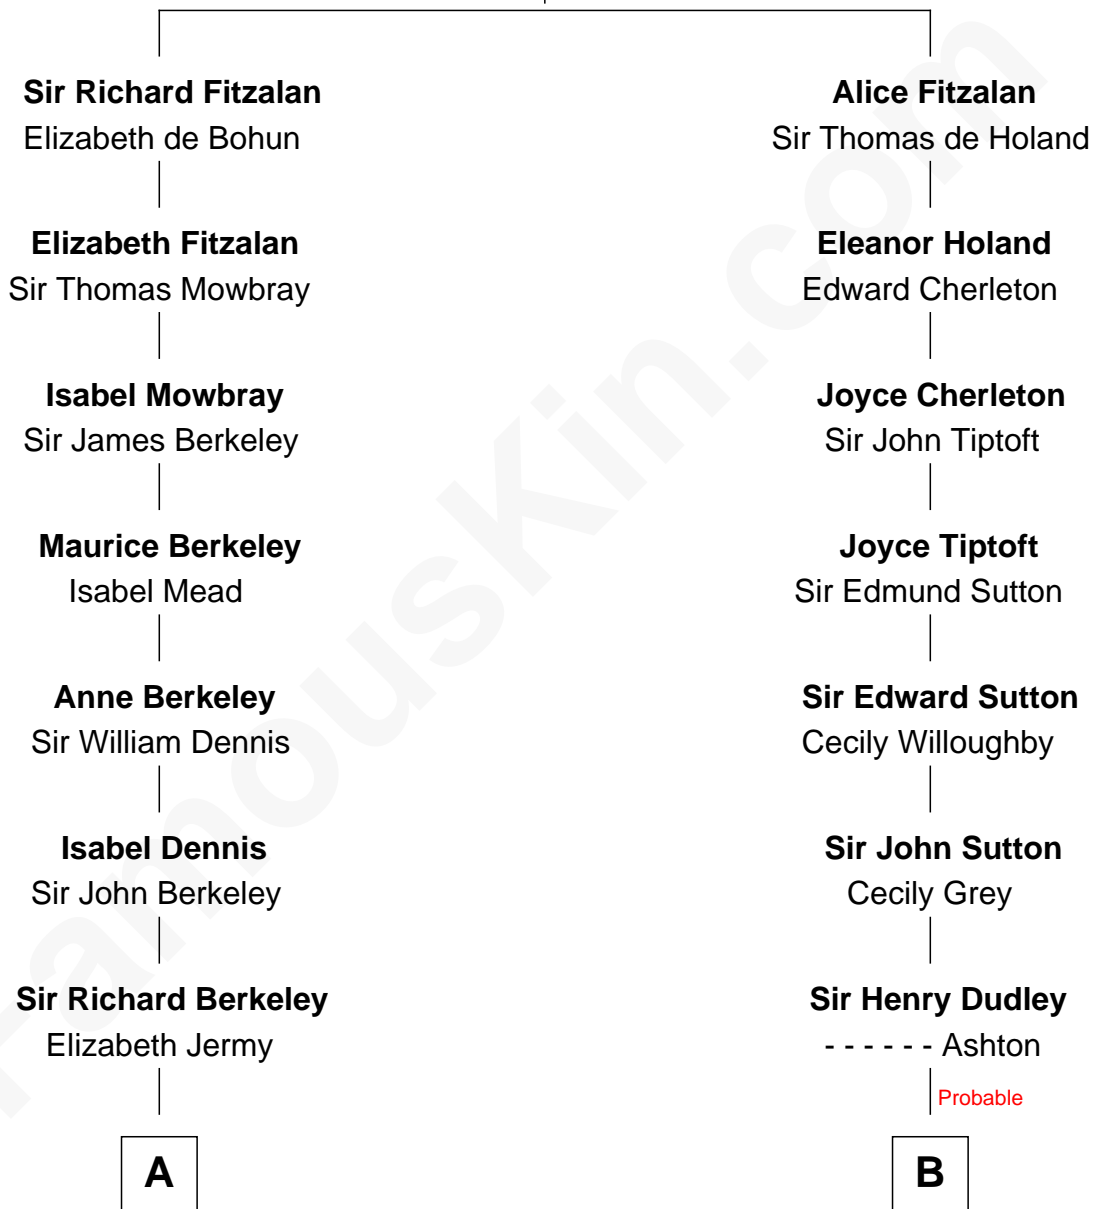

FamousKin.com

Relationship Chart of

Samuel Prescott

Completed Paul Revere's Midnight Ride

14th cousin of

Jane (Appleton) Pierce

First Lady of President Franklin Pierce

Richard Fitzalan
Eleanor Plantagenet

A

Mary Berkeley
Sir John Hungerford

Bridget Hungerford
Sir William Lisle

John Lisle
Alice Beckenshaw

Alice Lisle
John Hoar

Elizabeth Hoar
Jonathan Prescott

Dr. Jonathan Prescott
Rebecca Bulkeley

Dr. Abel Prescott
Abigail Brigham