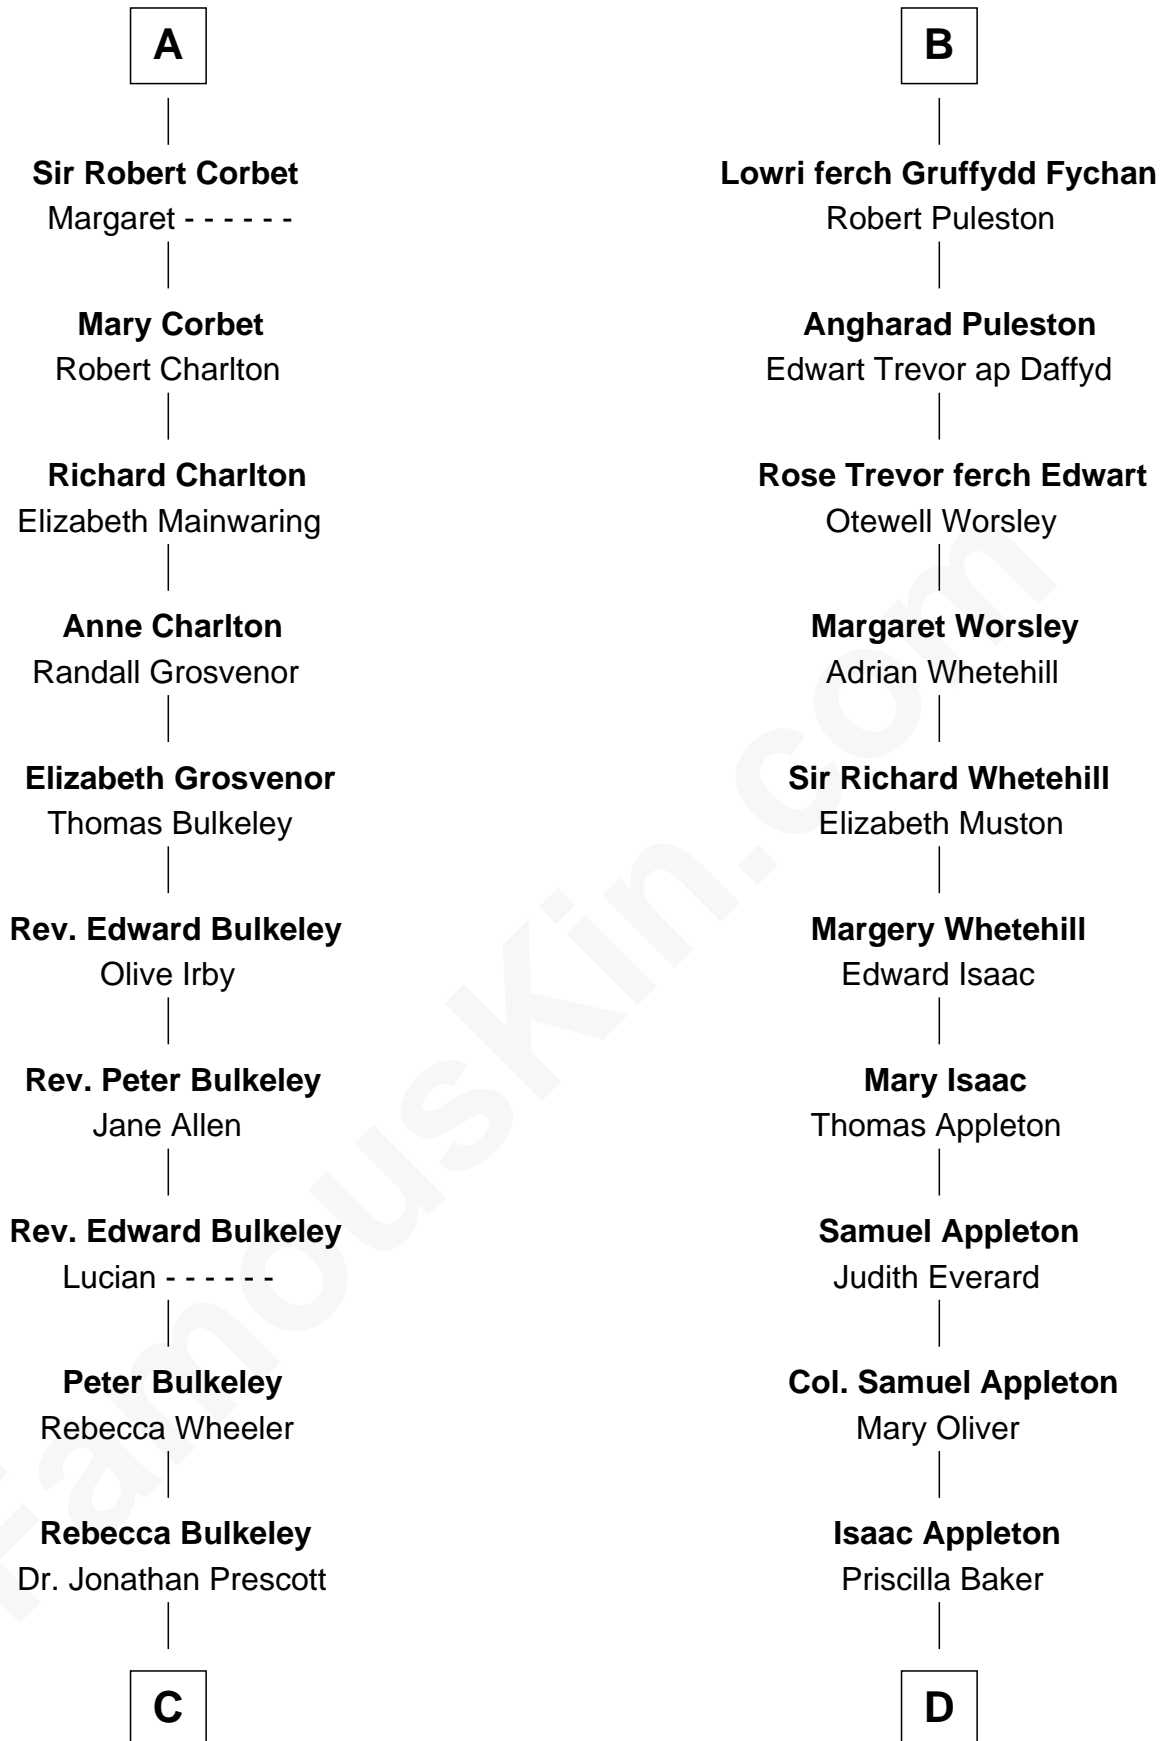

FamousKin.com

Relationship Chart of

Samuel Prescott

Completed Paul Revere's Midnight Ride

18th cousin 2 times removed of

Jane (Appleton) Pierce

First Lady of President Franklin Pierce

William d'Aubenev
Alice of Louvain

Margaret de Erdington
Sir Roger Corbet

A

William d'Aubenev
Maud de St. Hilary

William d'Aubenev
Mabel of Chester

Nichole d'Aubenev
Sir Roger de Somery

Joan de Somery
John IV le Strange

John V le Strange
Maud de Walton

Elizabeth le Strange
Gruffydd ap Madog

Gruffydd Fychan ap Gruffydd
Elen ferch Thomas ap Llewelyn

B

C

Dr. Abel Prescott

Abigail Brigham

Samuel Prescott

Completed Paul Revere's Ride