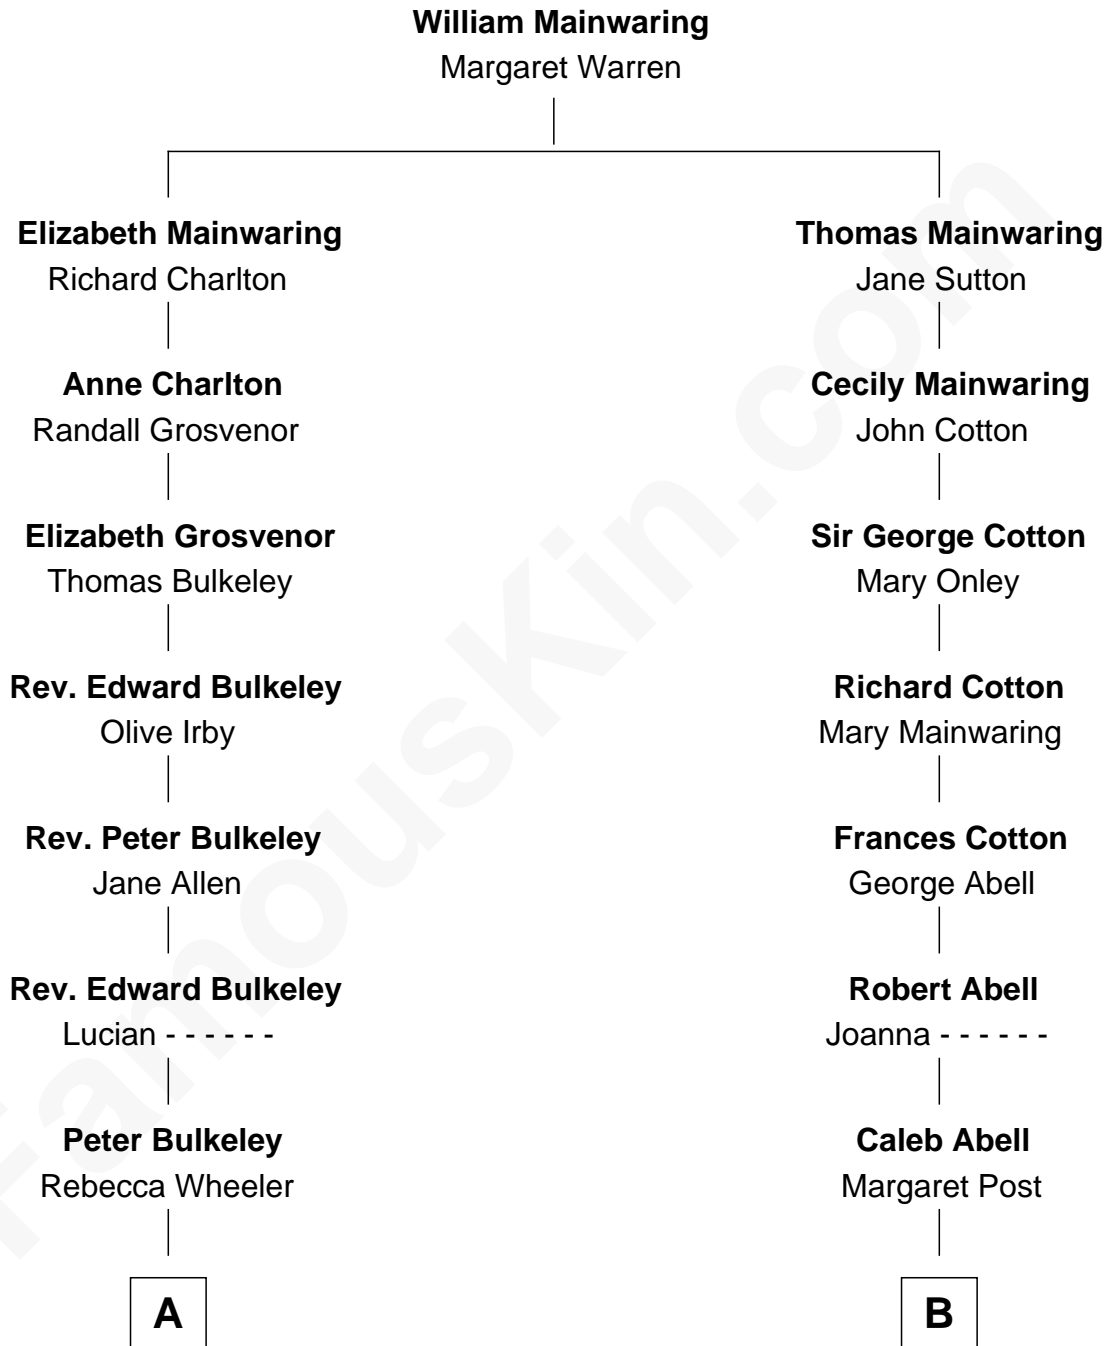

FamousKin.com

Relationship Chart of

Samuel Prescott

Completed Paul Revere's Midnight Ride

9th cousin 5 times removed of

Henry Sturgis Morgan

Co-Founder of Morgan Stanley

A

Rebecca Bulkeley
Dr. Jonathan Prescott

Dr. Abel Prescott
Abigail Brigham

Samuel Prescott
Completed Paul Revere's Ride

B

Mary Abell
Joseph Tracy

Joseph Tracy
Anna Hinckley

Jared Tracy
Margaret Grant

William Gedney Tracy
Rachel Huntington