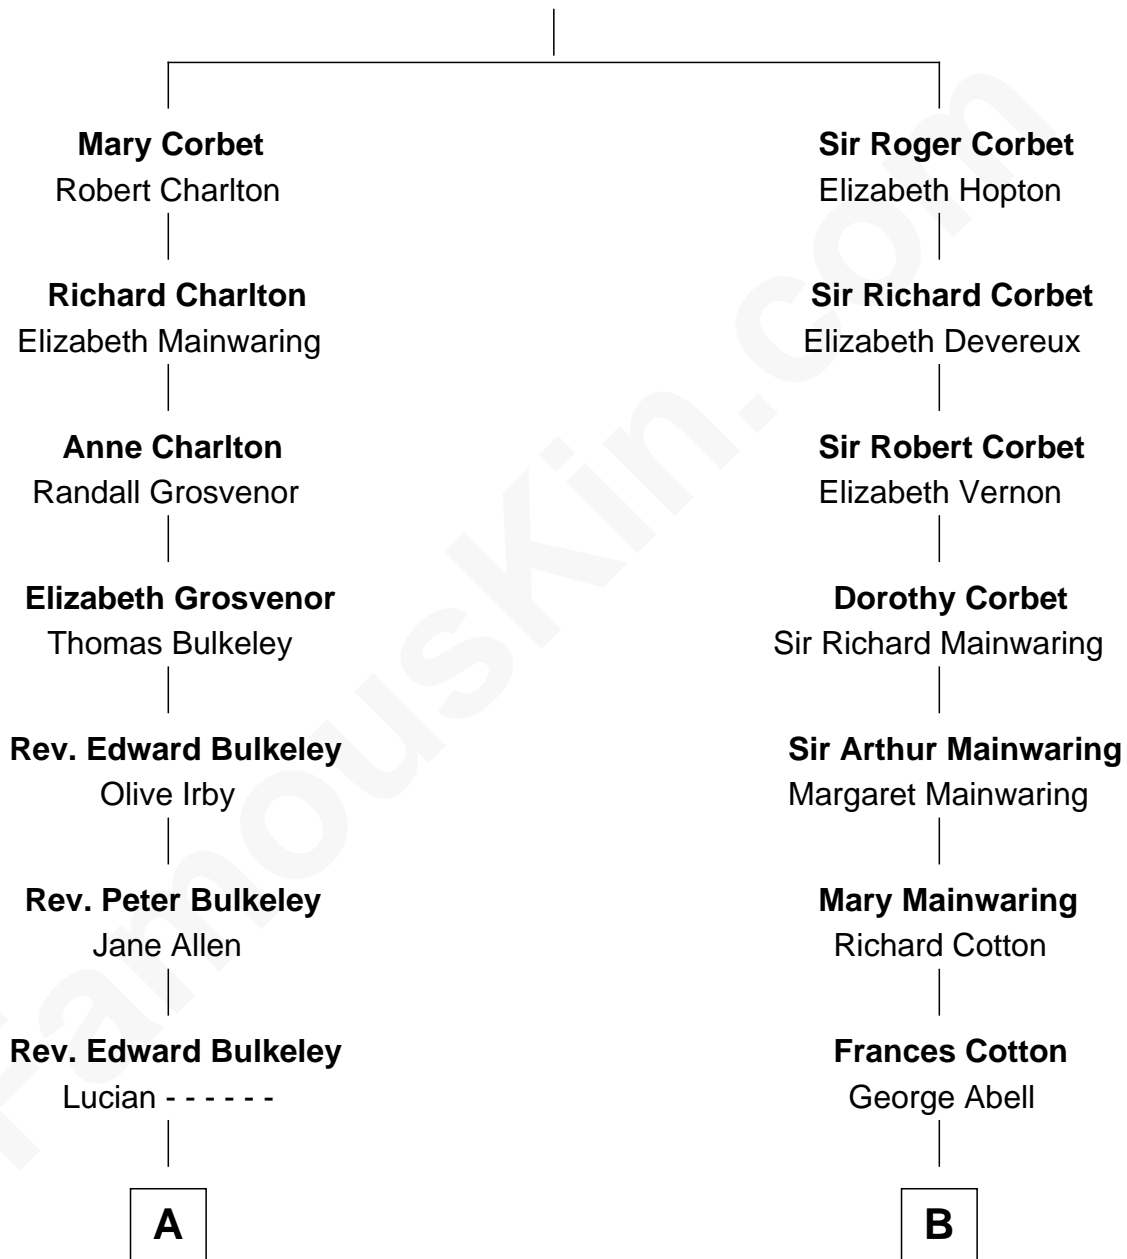

FamousKin.com

Relationship Chart of

Samuel Prescott

Completed Paul Revere's Midnight Ride

10th cousin 6 times removed of

Henry Sturgis Morgan

Co-Founder of Morgan Stanley

Sir Robert Corbet

Margaret - - - - -

A

Peter Bulkeley
Rebecca Wheeler

Rebecca Bulkeley
Dr. Jonathan Prescott

Dr. Abel Prescott
Abigail Brigham

Samuel Prescott
Completed Paul Revere's Ride

B

Robert Abell
Joanna - - - - -