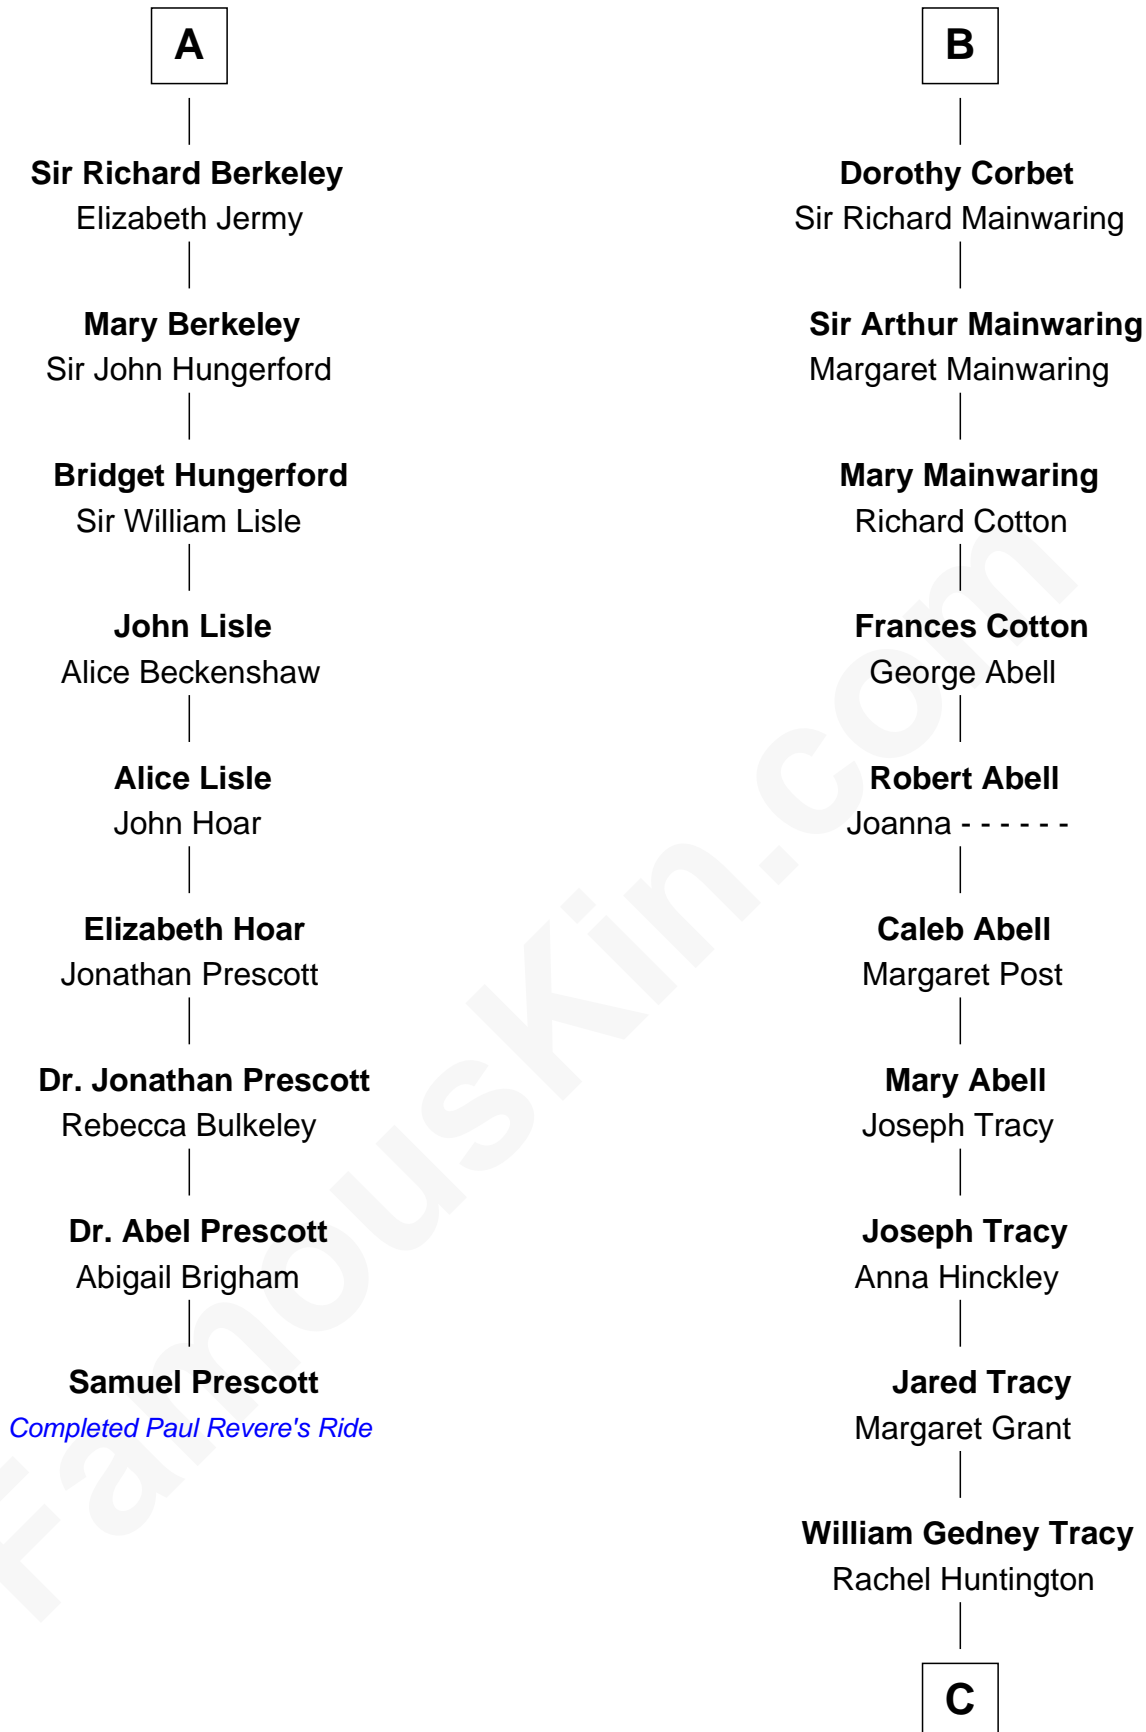

FamousKin.com

Relationship Chart of

Samuel Prescott

Completed Paul Revere's Midnight Ride

15th cousin 5 times removed of

Henry Sturgis Morgan

Co-Founder of Morgan Stanley

Ralph de Stafford

Elizabeth Belknap

Anne Ferrers

Sir Walter Devereux

Elizabeth Devereux

Sir Richard Corbet

Sir Robert Corbet

Elizabeth Vernon

B

C

Charles F. Tracy

Louisa Kirkland

Frances Louisa Tracy

John Pierpont Morgan

John Pierpont Morgan

Jane Norton Grew

Henry Sturgis Morgan