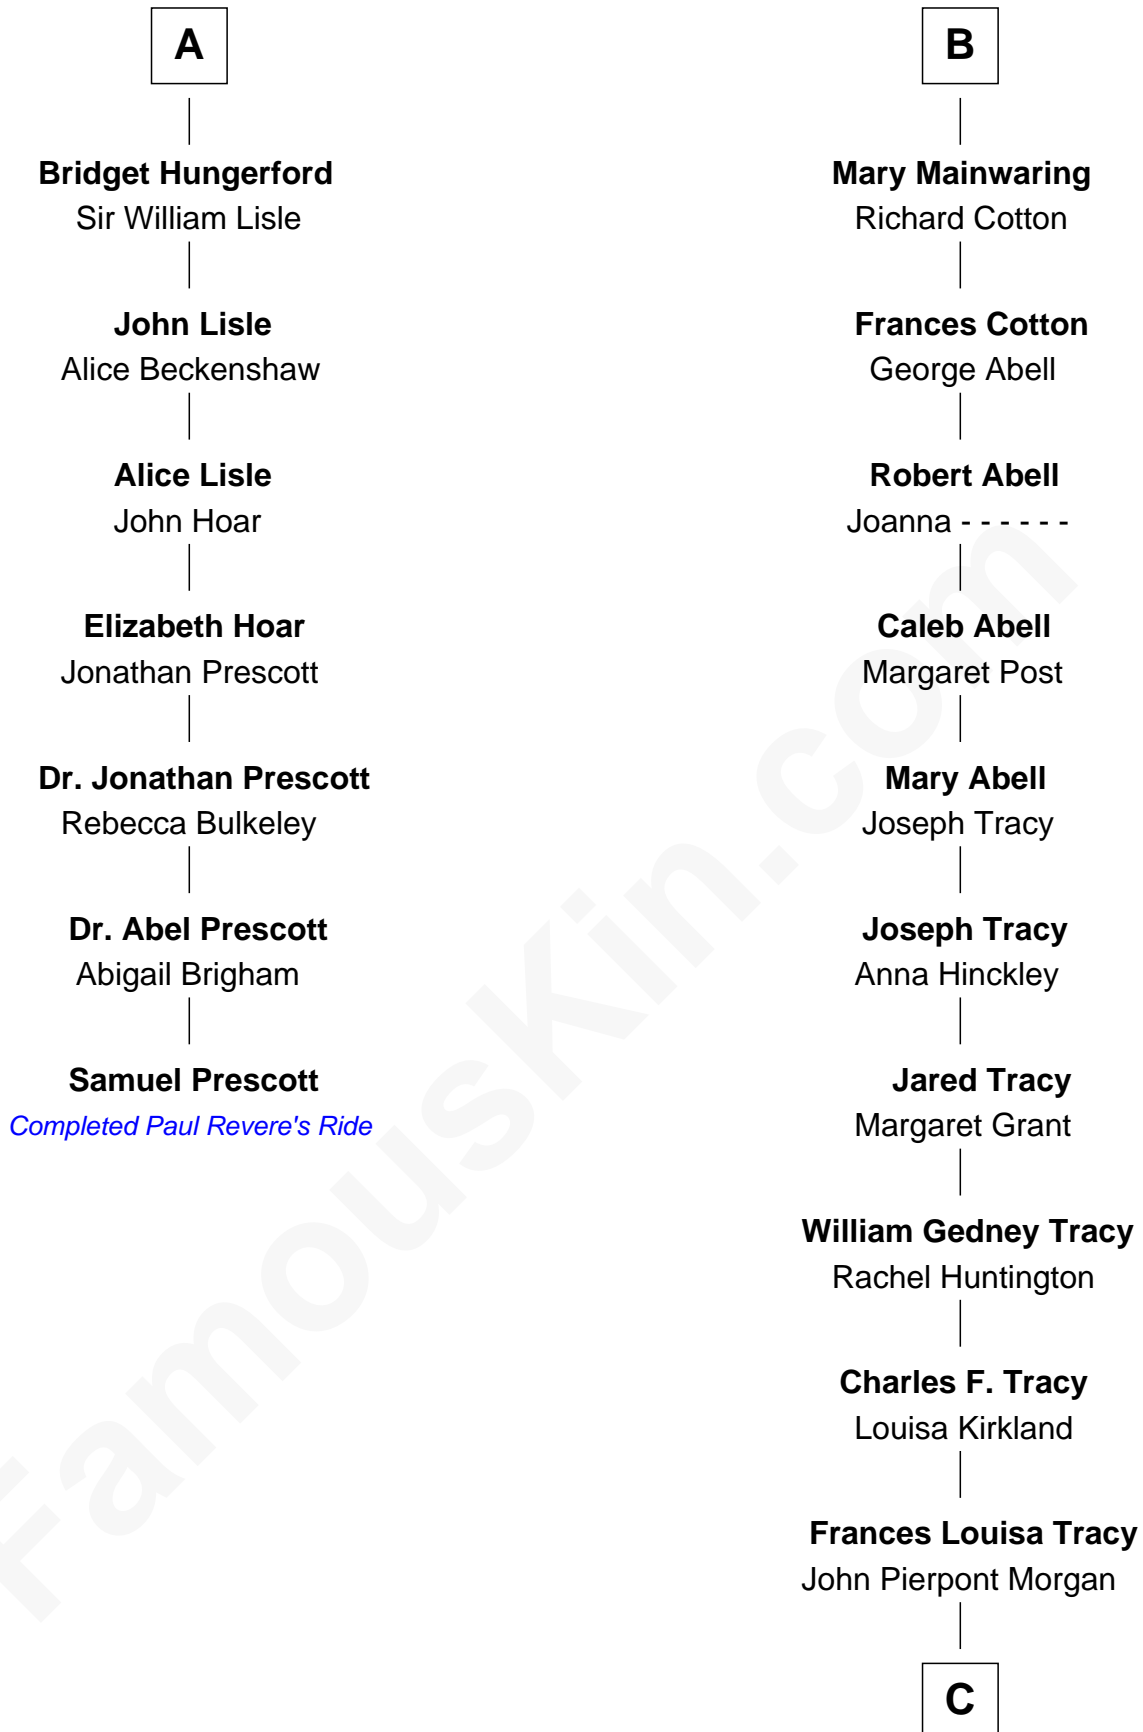

FamousKin.com

Relationship Chart of

Samuel Prescott

Completed Paul Revere's Midnight Ride

13th cousin 5 times removed of

Henry Sturgis Morgan

Co-Founder of Morgan Stanley

Sir Richard Fitzalan

Elizabeth de Bohun

Elizabeth Fitzalan
Sir Thomas Mowbray

Isabel Mowbray
Sir James Berkeley

Maurice Berkeley
Isabel Mead

Anne Berkeley
Sir William Dennis

Isabel Dennis
Sir John Berkeley

Sir Richard Berkeley
Elizabeth Jermy

Mary Berkeley
Sir John Hungerford

A

Joan Fitzalan
Sir William Beauchamp

Joan Beauchamp
James Butler

Elizabeth Butler
John Talbot

Ann Talbot
Sir Henry Vernon

Elizabeth Vernon
Sir Robert Corbet

Dorothy Corbet
Sir Richard Mainwaring

Sir Arthur Mainwaring
Margaret Mainwaring

B

C

John Pierpont Morgan
Jane Norton Grew

Henry Sturgis Morgan
Co-Founder of Morgan Stanley

FamousKin.com