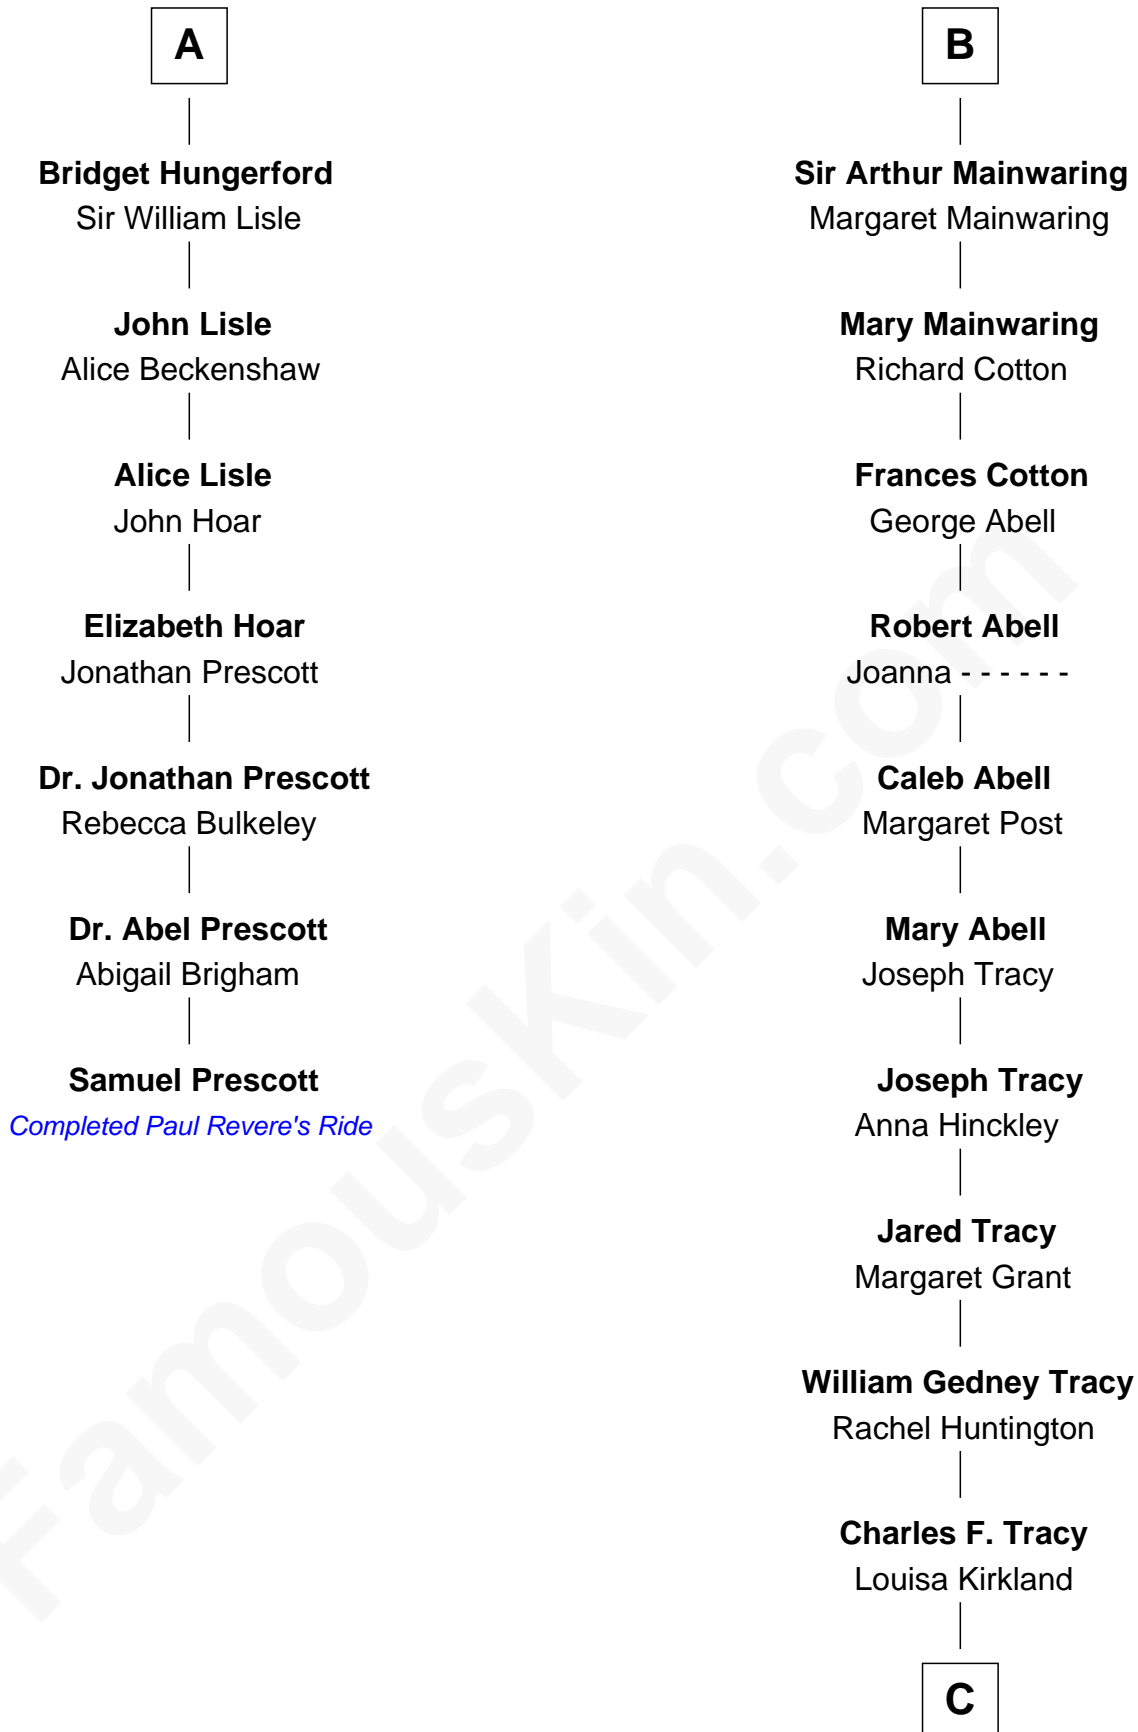

FamousKin.com

Relationship Chart of

Samuel Prescott

Completed Paul Revere's Midnight Ride

13th cousin 6 times removed of

Henry Sturgis Morgan

Co-Founder of Morgan Stanley

C

—
Frances Louisa Tracy
John Pierpont Morgan

—
John Pierpont Morgan
Jane Norton Grew

—
Henry Sturgis Morgan
Co-Founder of Morgan Stanley

FamousKin.com