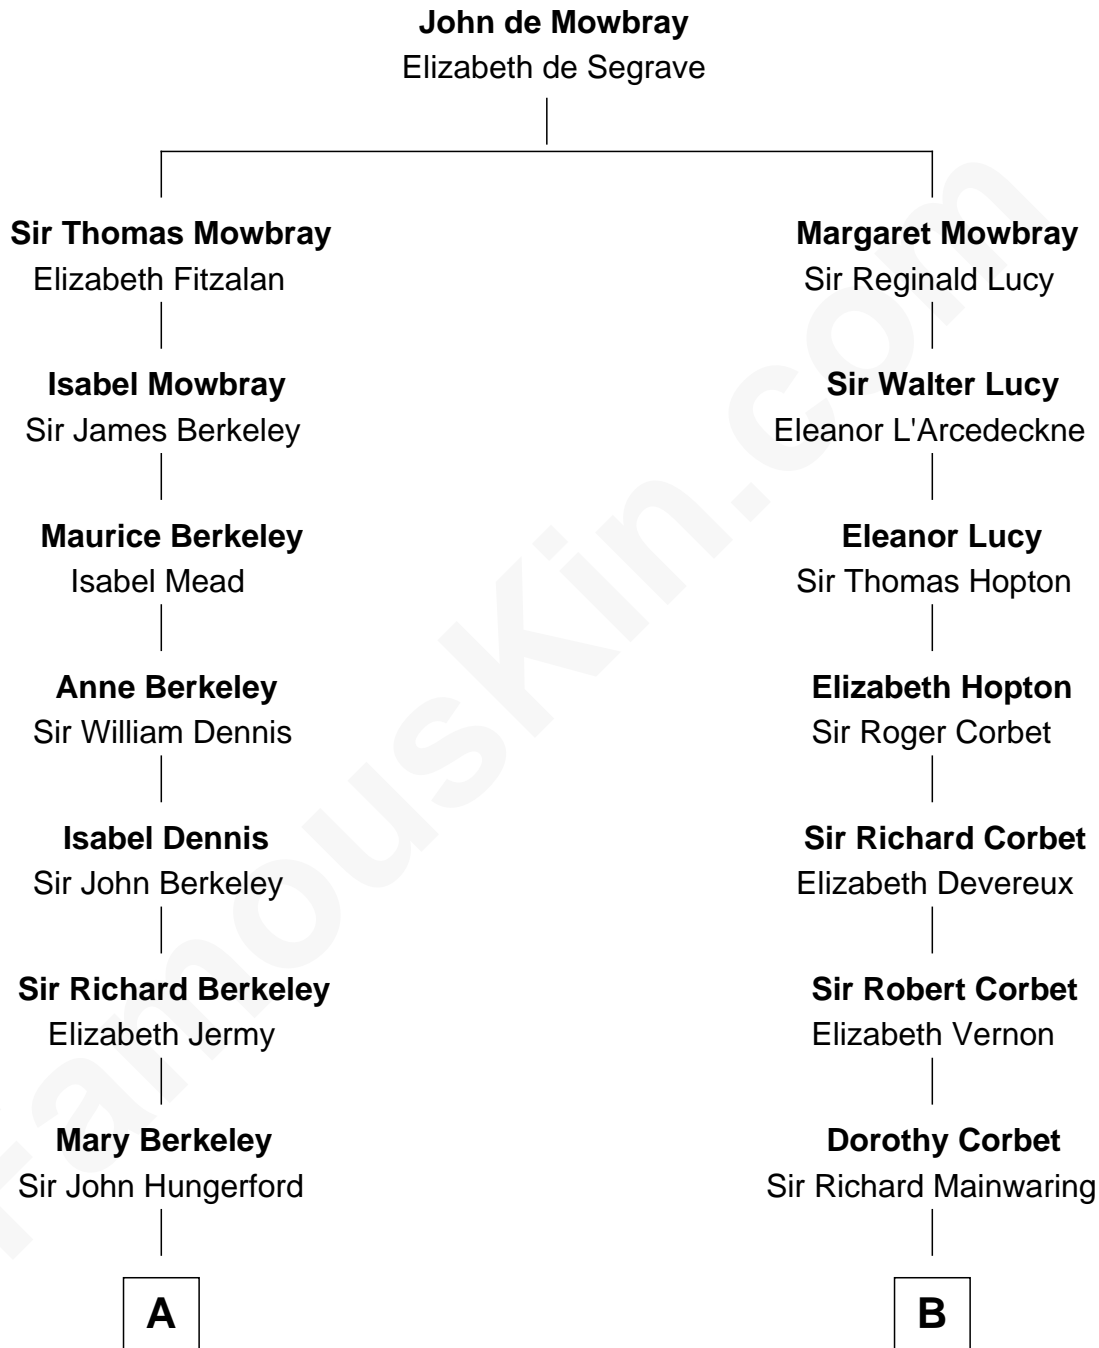

FamousKin.com

Relationship Chart of

Samuel Prescott

Completed Paul Revere's Midnight Ride

13th cousin 6 times removed of

Henry Sturgis Morgan

Co-Founder of Morgan Stanley

C

—
Frances Louisa Tracy
John Pierpont Morgan

—
John Pierpont Morgan
Jane Norton Grew

—
Henry Sturgis Morgan
Co-Founder of Morgan Stanley

FamousKin.com