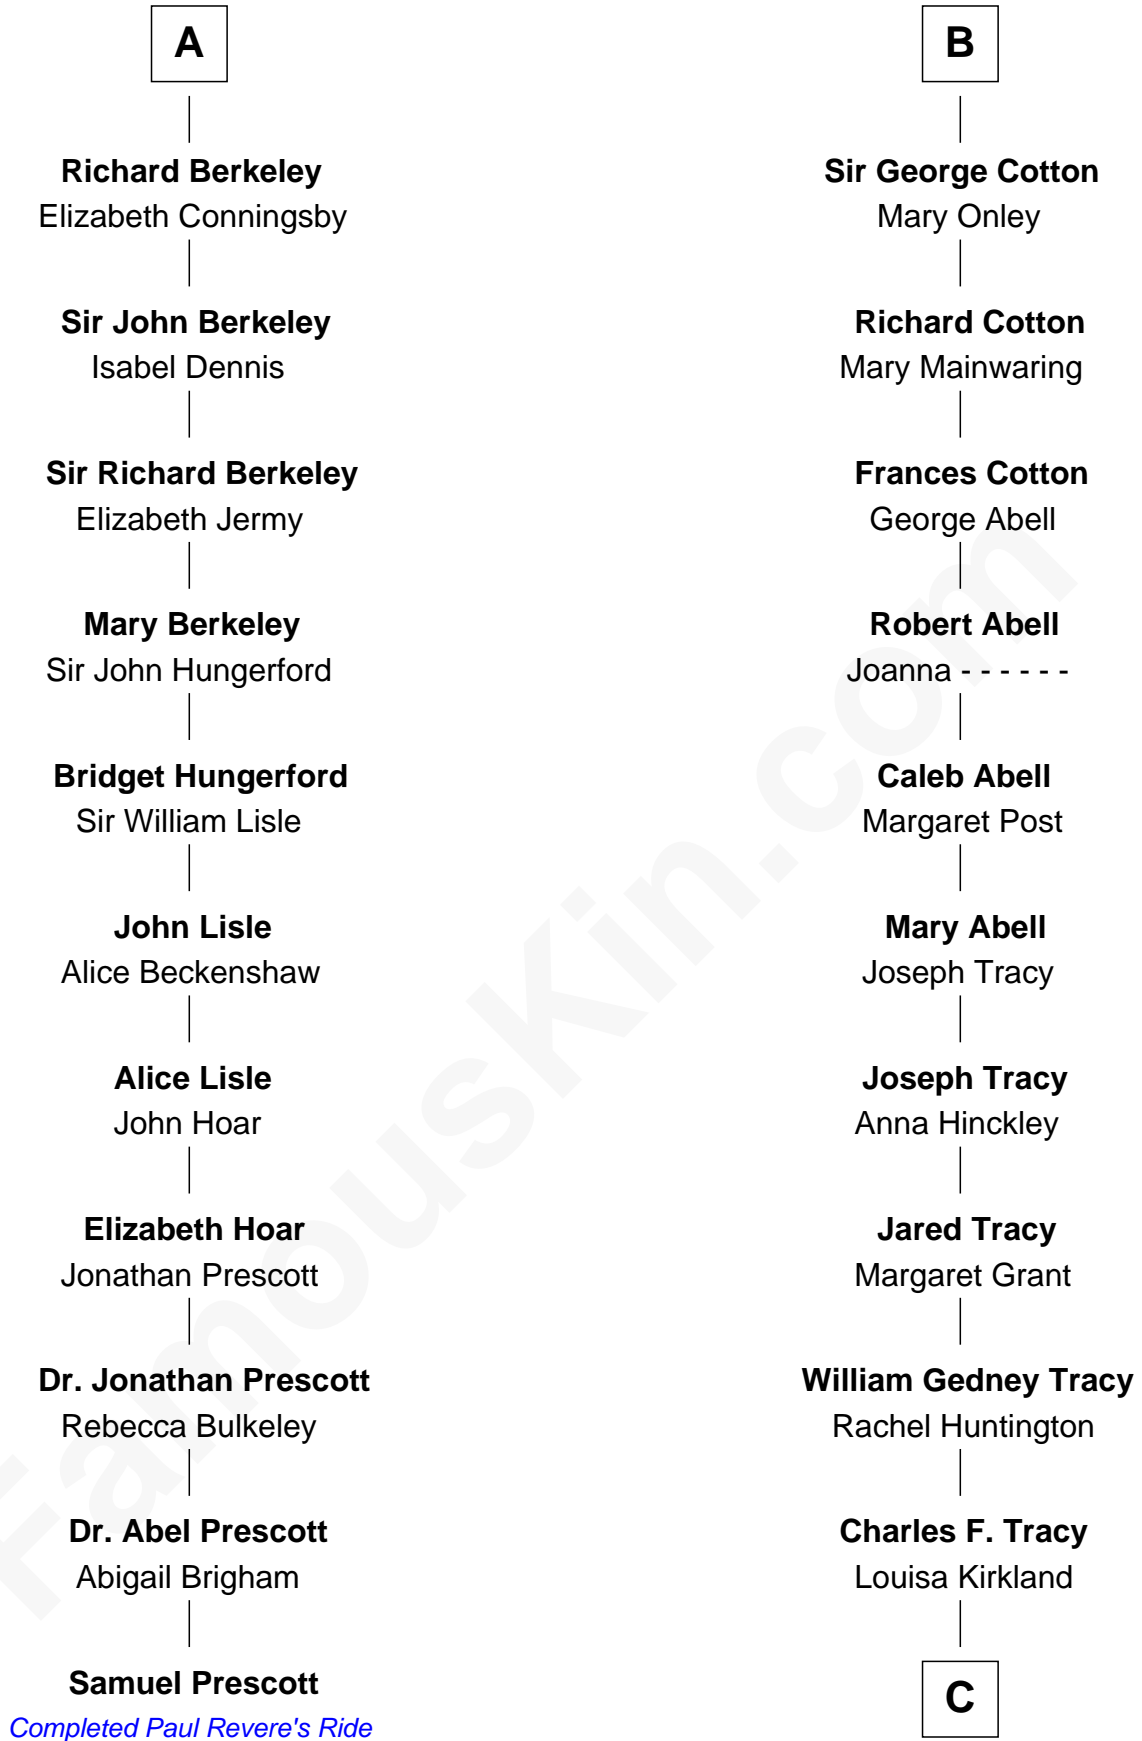

## Relationship Chart of

### Samuel Prescott

*Completed Paul Revere's Midnight Ride*

17th cousin 1 time removed of

**J.P. Morgan, Jr.**

*American Banker and Philanthropist*

**Sir William de Cantilupe**

Eve de Braiose

C