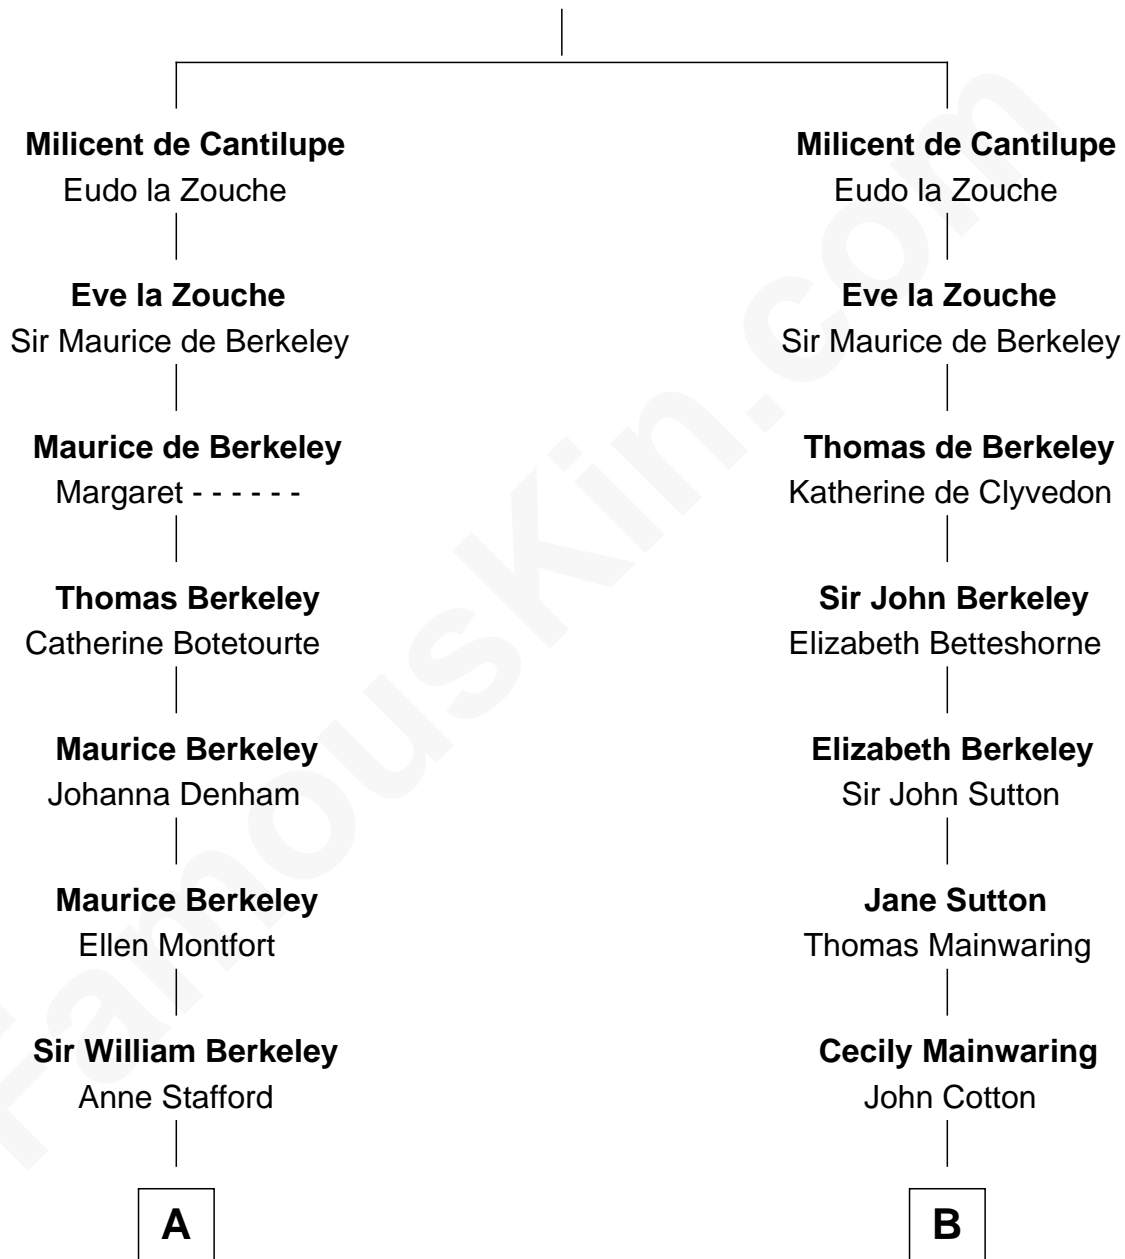

## Relationship Chart of

### Samuel Prescott

*Completed Paul Revere's Midnight Ride*

17th cousin 1 time removed of

**J.P. Morgan, Jr.**

*American Banker and Philanthropist*

**Sir William de Cantilupe**

Eve de Braiose

C