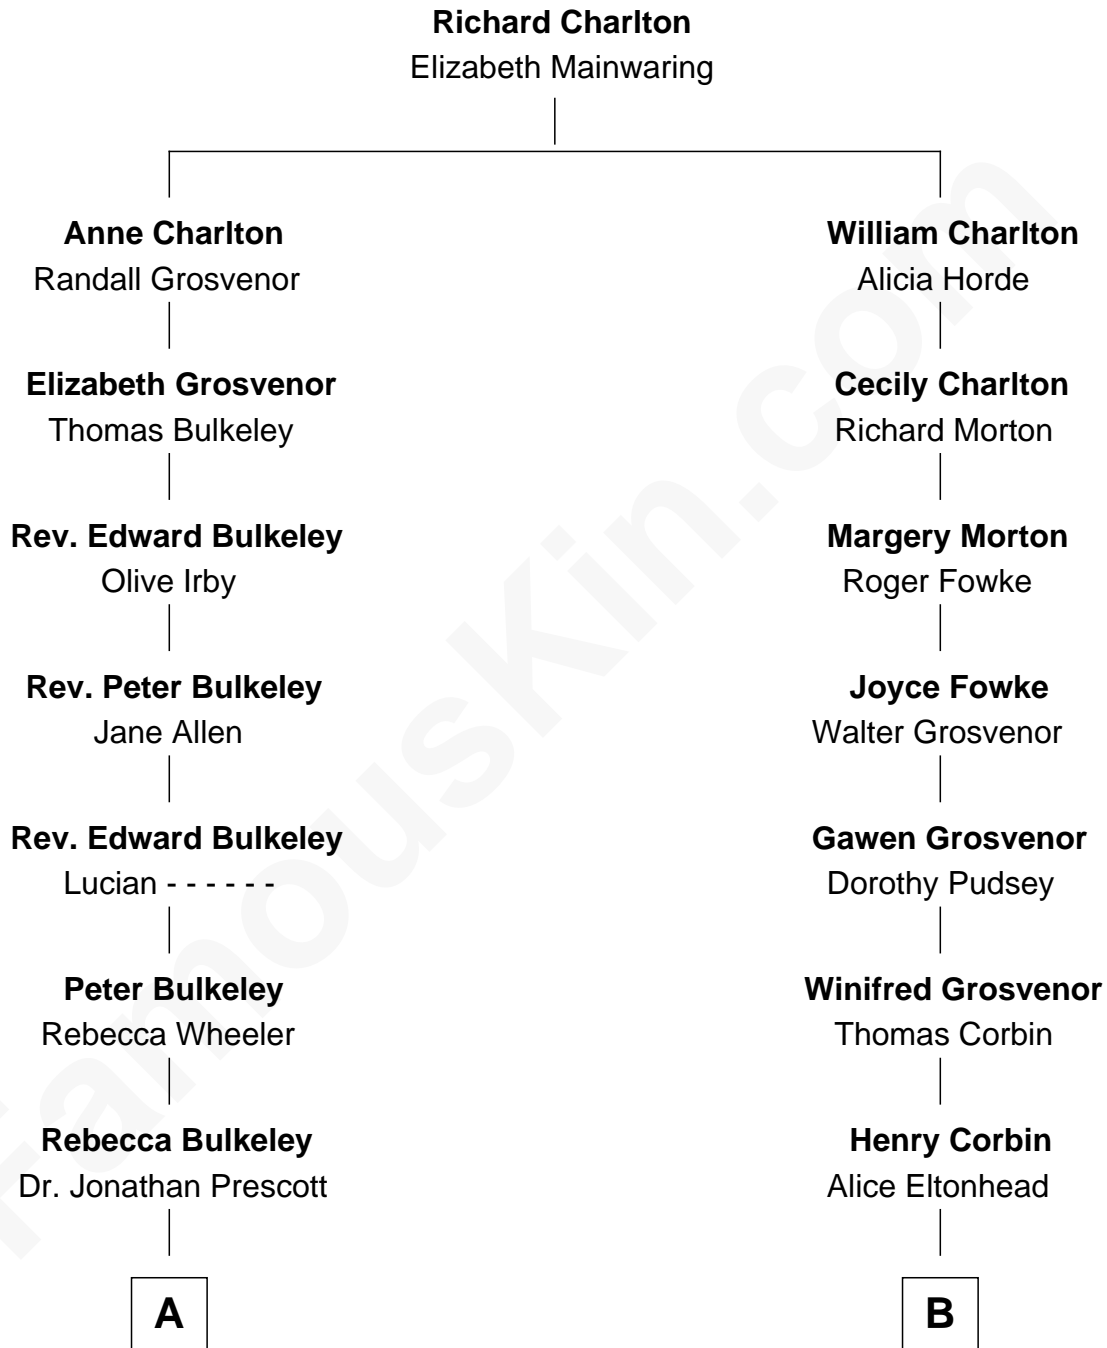

## Relationship Chart of

### Samuel Prescott

*Completed Paul Revere's Midnight Ride*

8th cousin 4 times removed of

### Fitzhugh Lee

*40th Governor of Virginia*

**A**

**Dr. Abel Prescott**

Abigail Brigham

**Samuel Prescott**

*Completed Paul Revere's Ride*

**B**