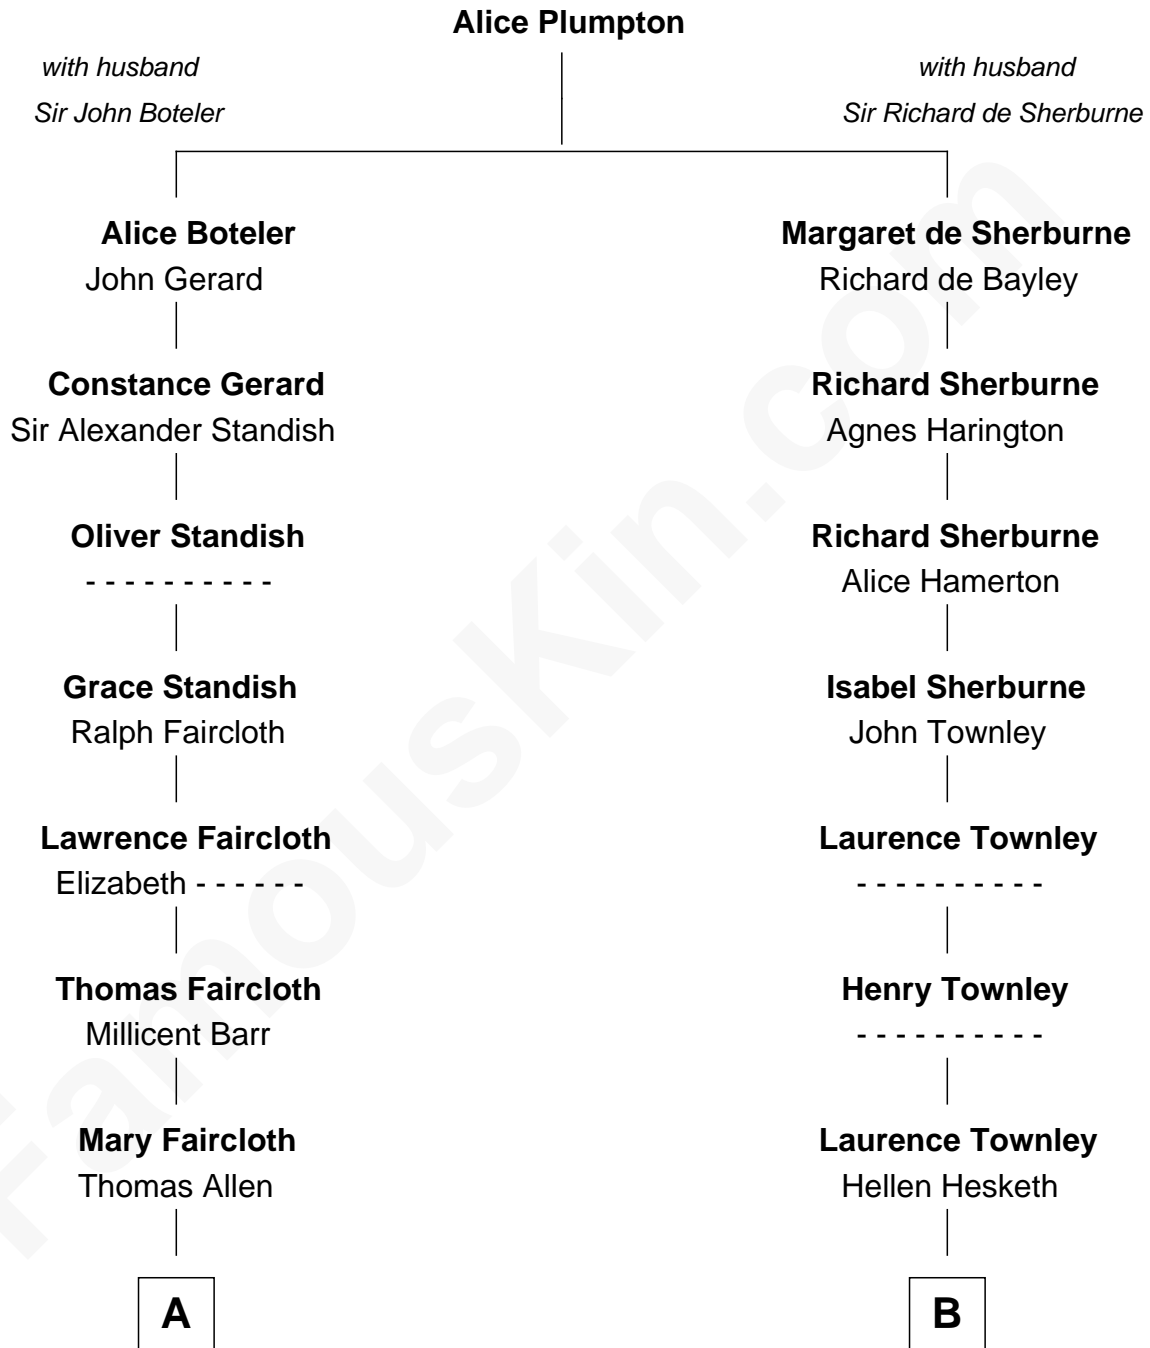

FamousKin.com

Relationship Chart of

Samuel Prescott

Completed Paul Revere's Midnight Ride

12th cousin 4 times removed of

Fitzhugh Lee

40th Governor of Virginia

A

Jane Allen
Rev. Peter Bulkeley

Rev. Edward Bulkeley
Lucian - - - - -

Peter Bulkeley
Rebecca Wheeler

Rebecca Bulkeley
Dr. Jonathan Prescott

Dr. Abel Prescott
Abigail Brigham

Samuel Prescott
Completed Paul Revere's Ride