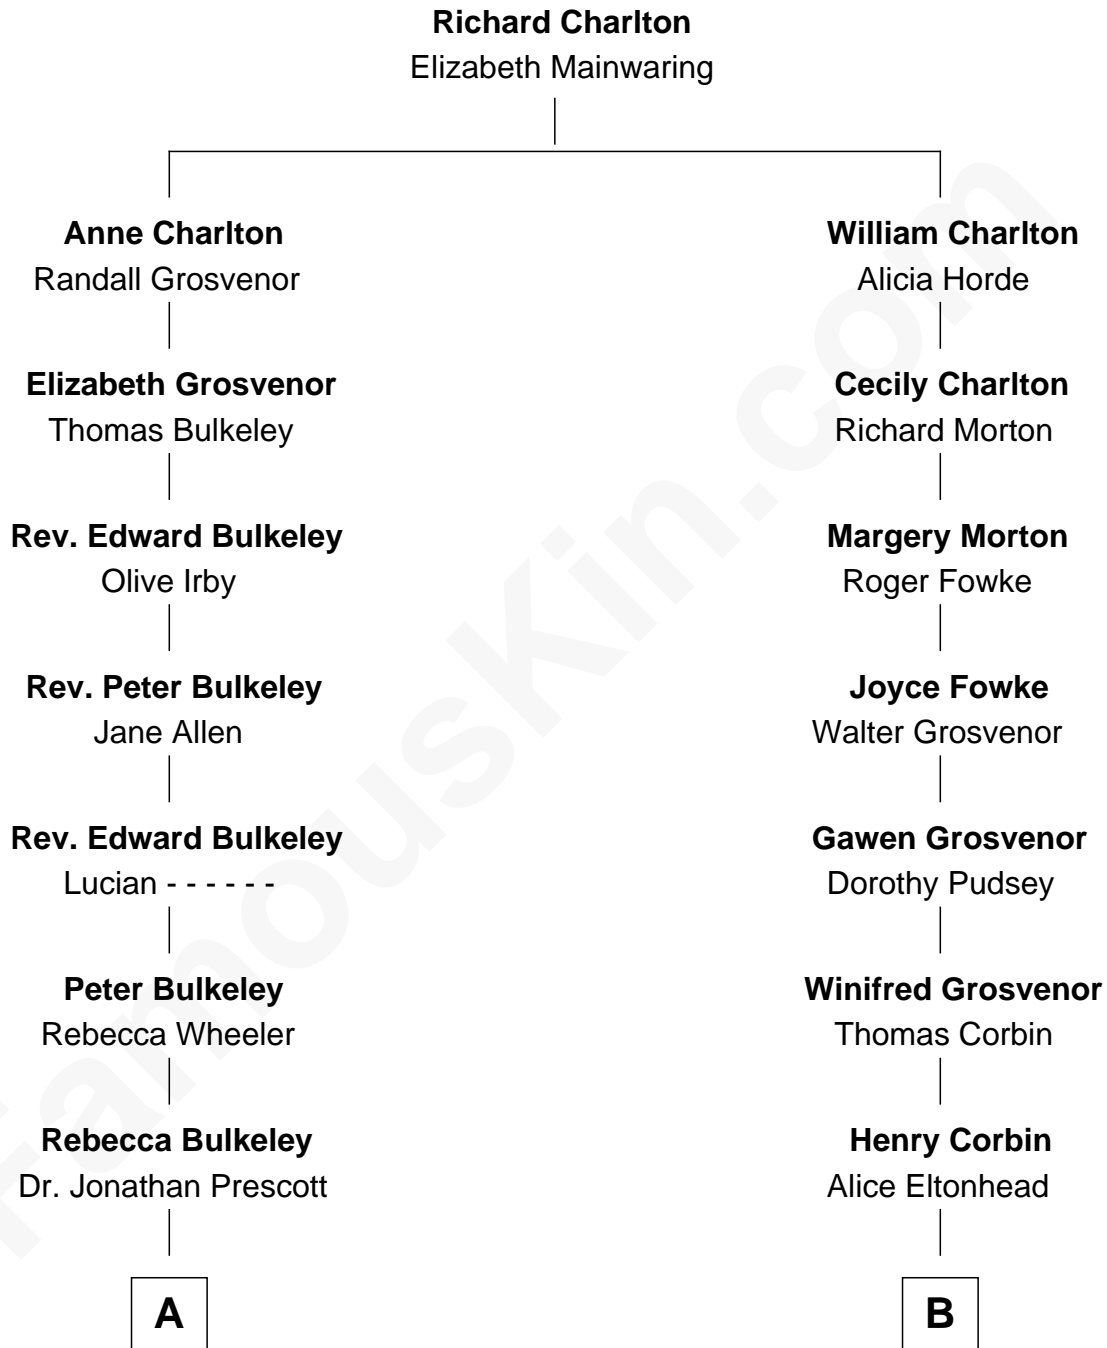

FamousKin.com

Relationship Chart of

Samuel Prescott

Completed Paul Revere's Midnight Ride

8th cousin 2 times removed of

Thomas Sim Lee

2nd and 7th Governor of Maryland

A

Dr. Abel Prescott

Abigail Brigham

Samuel Prescott

Completed Paul Revere's Ride

B

Laetitia Corbin

Richard Lee

Philip Lee

Sarah Brooke

Thomas Lee

Christiana Sim

Thomas Sim Lee

2nd and 7th Governor of Maryland

FamousKin.com