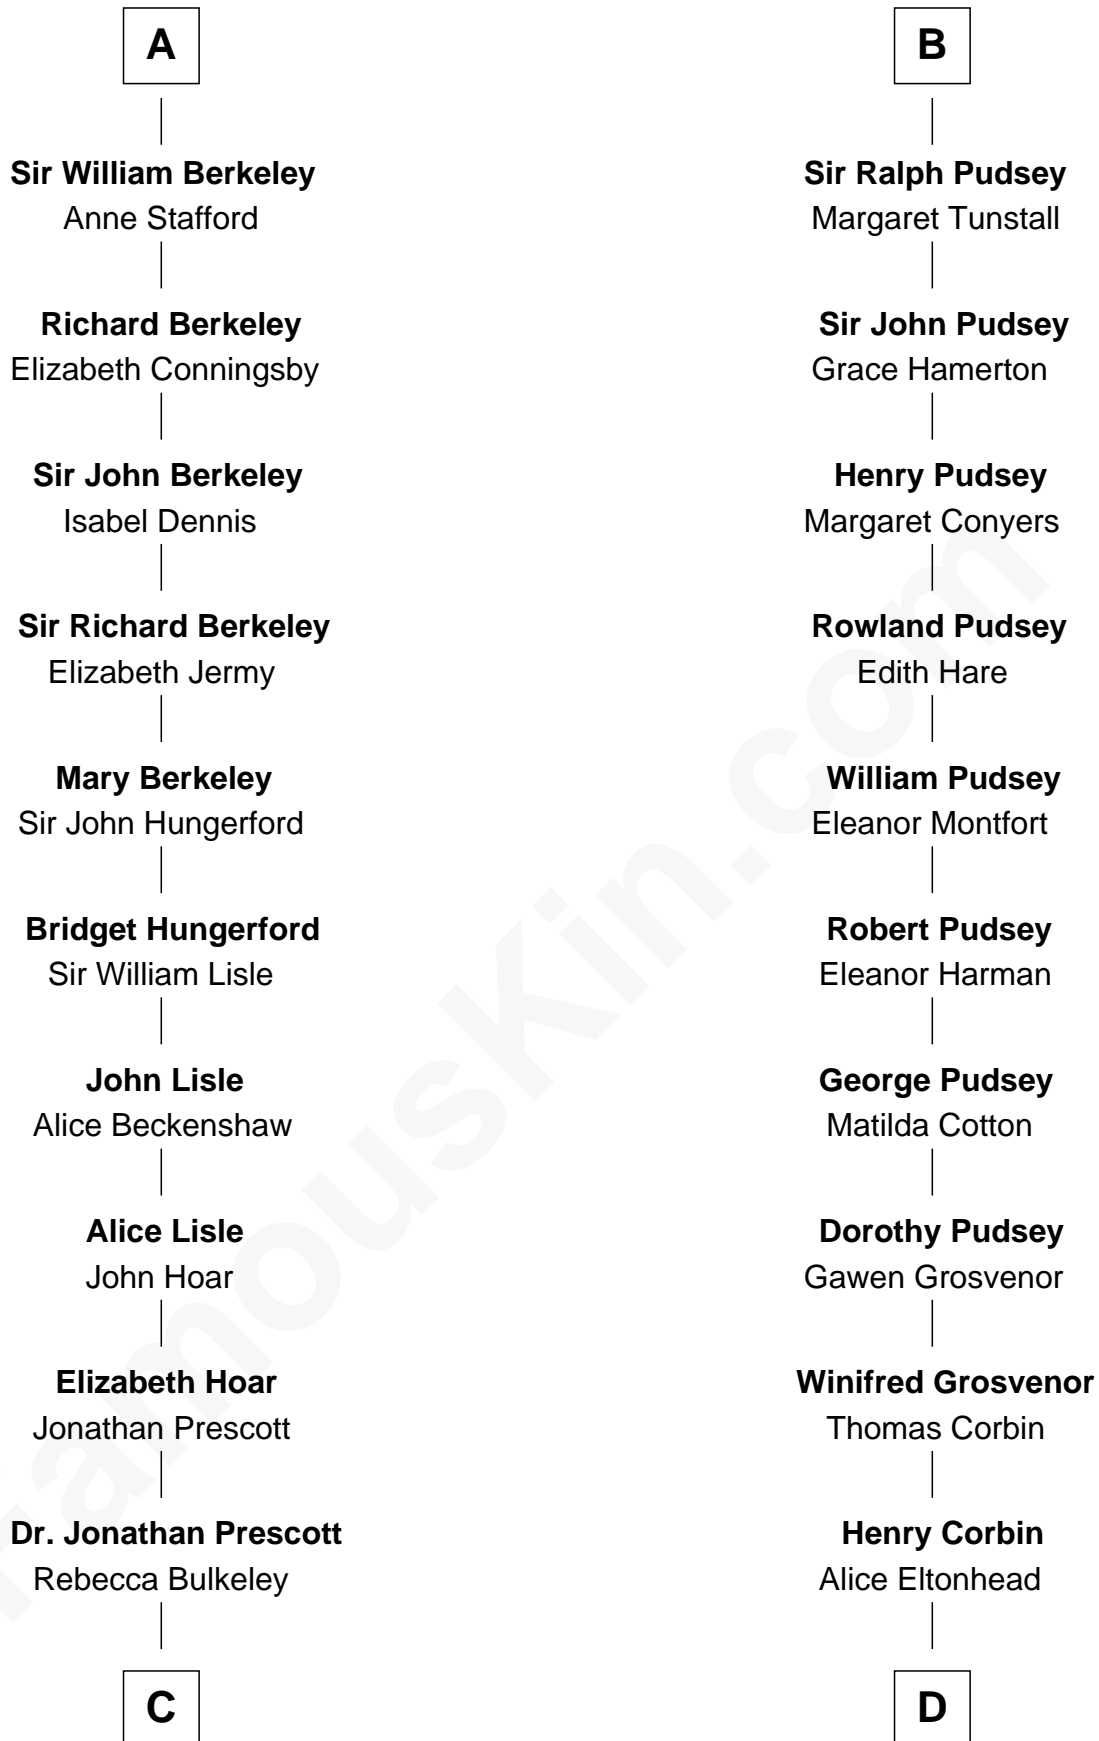

FamousKin.com

Relationship Chart of

Samuel Prescott

Completed Paul Revere's Midnight Ride

18th cousin 2 times removed of

Thomas Sim Lee

2nd and 7th Governor of Maryland

Sir Richard FitzRoy

Rose de Dover

C

Dr. Abel Prescott

Abigail Brigham

Samuel Prescott

Completed Paul Revere's Ride

D

Laetitia Corbin