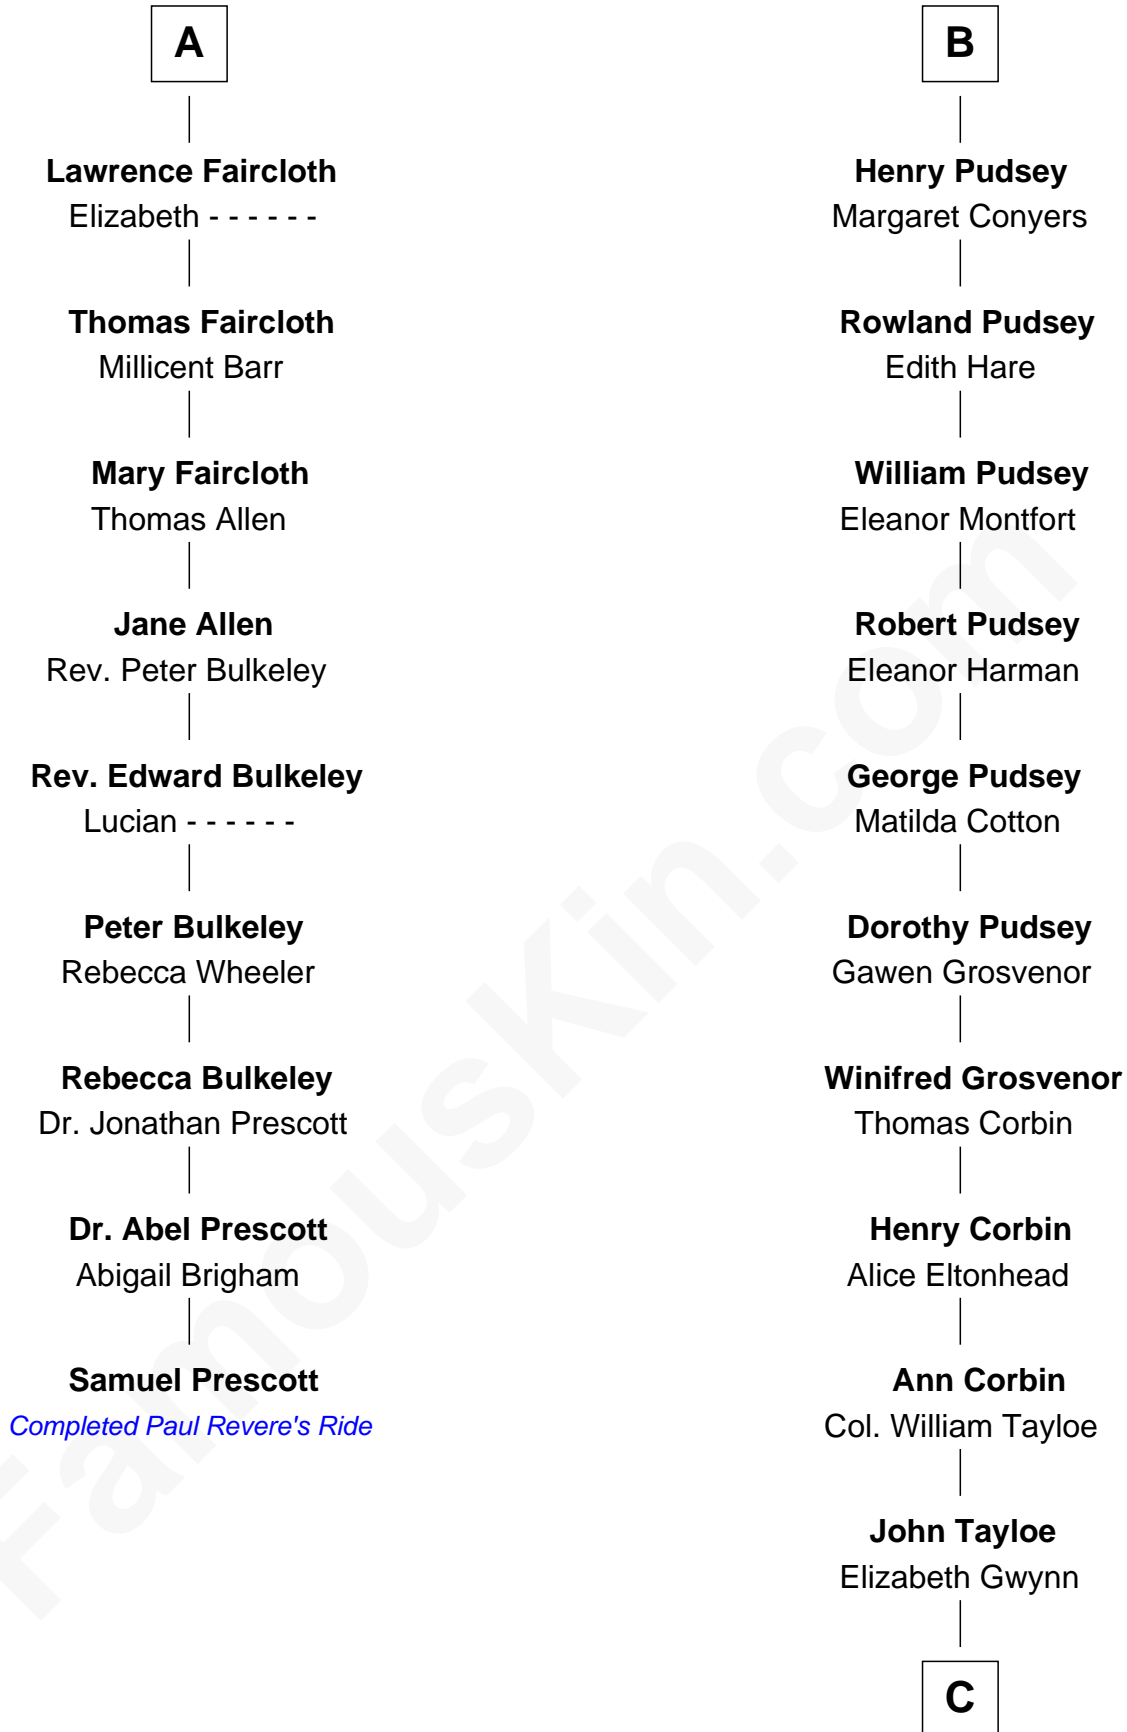

## Relationship Chart of

### Samuel Prescott

*Completed Paul Revere's Midnight Ride*

15th cousin 4 times removed of

**Edward Lloyd V**

*13th Governor of Maryland*

**Sir William de Ros**

Eustache Fitz Ralph

**C**

John Tayloe

Rebecca Plater

Elizabeth Tayloe

Col. Edward Lloyd

Edward Lloyd V

*13th Governor of Maryland*

FamousKin.com