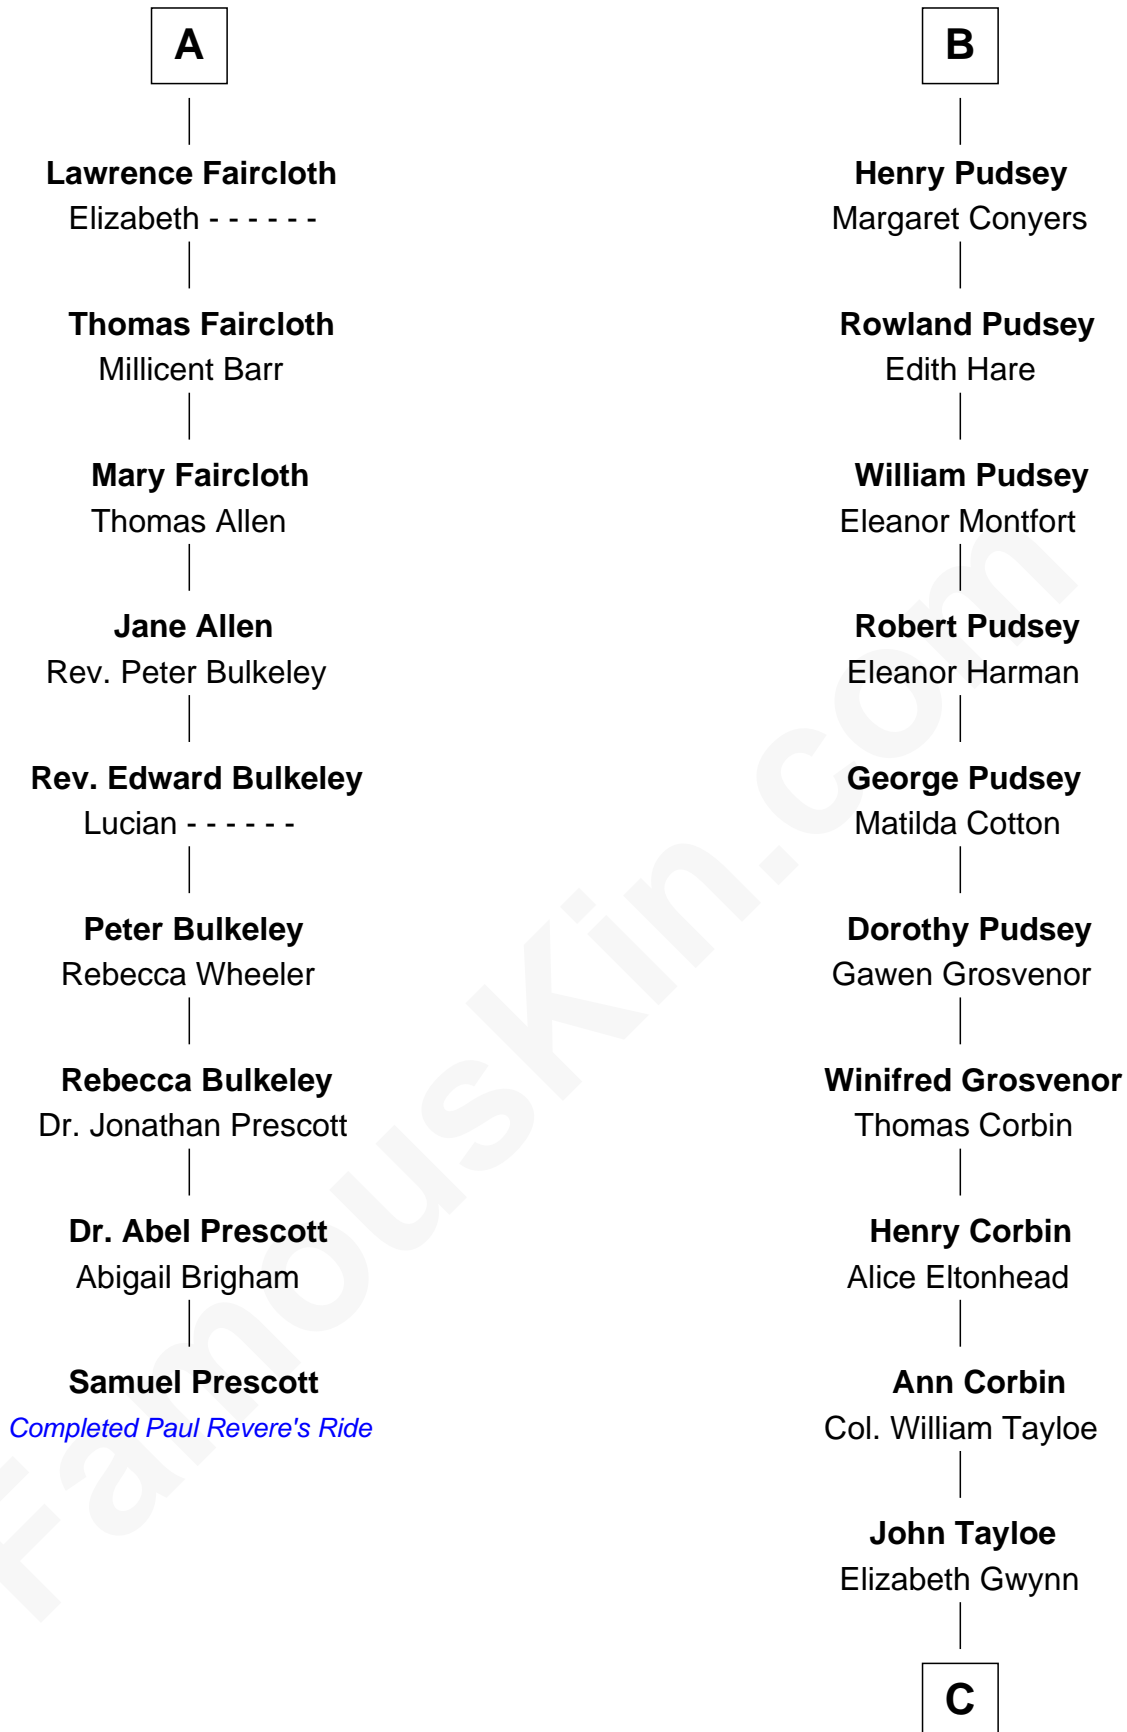

FamousKin.com

Relationship Chart of

Samuel Prescott

Completed Paul Revere's Midnight Ride

15th cousin 6 times removed of

Henry Lloyd

40th Governor of Maryland

Sir William de Ros

Eustache Fitz Ralph

C

John Tayloe

Rebecca Plater

Elizabeth Tayloe

Col. Edward Lloyd

Col. Edward Lloyd

Sally Scott Murray

Daniel Lloyd

Catherine Henry

Henry Lloyd

40th Governor of Maryland

FamousKin.com