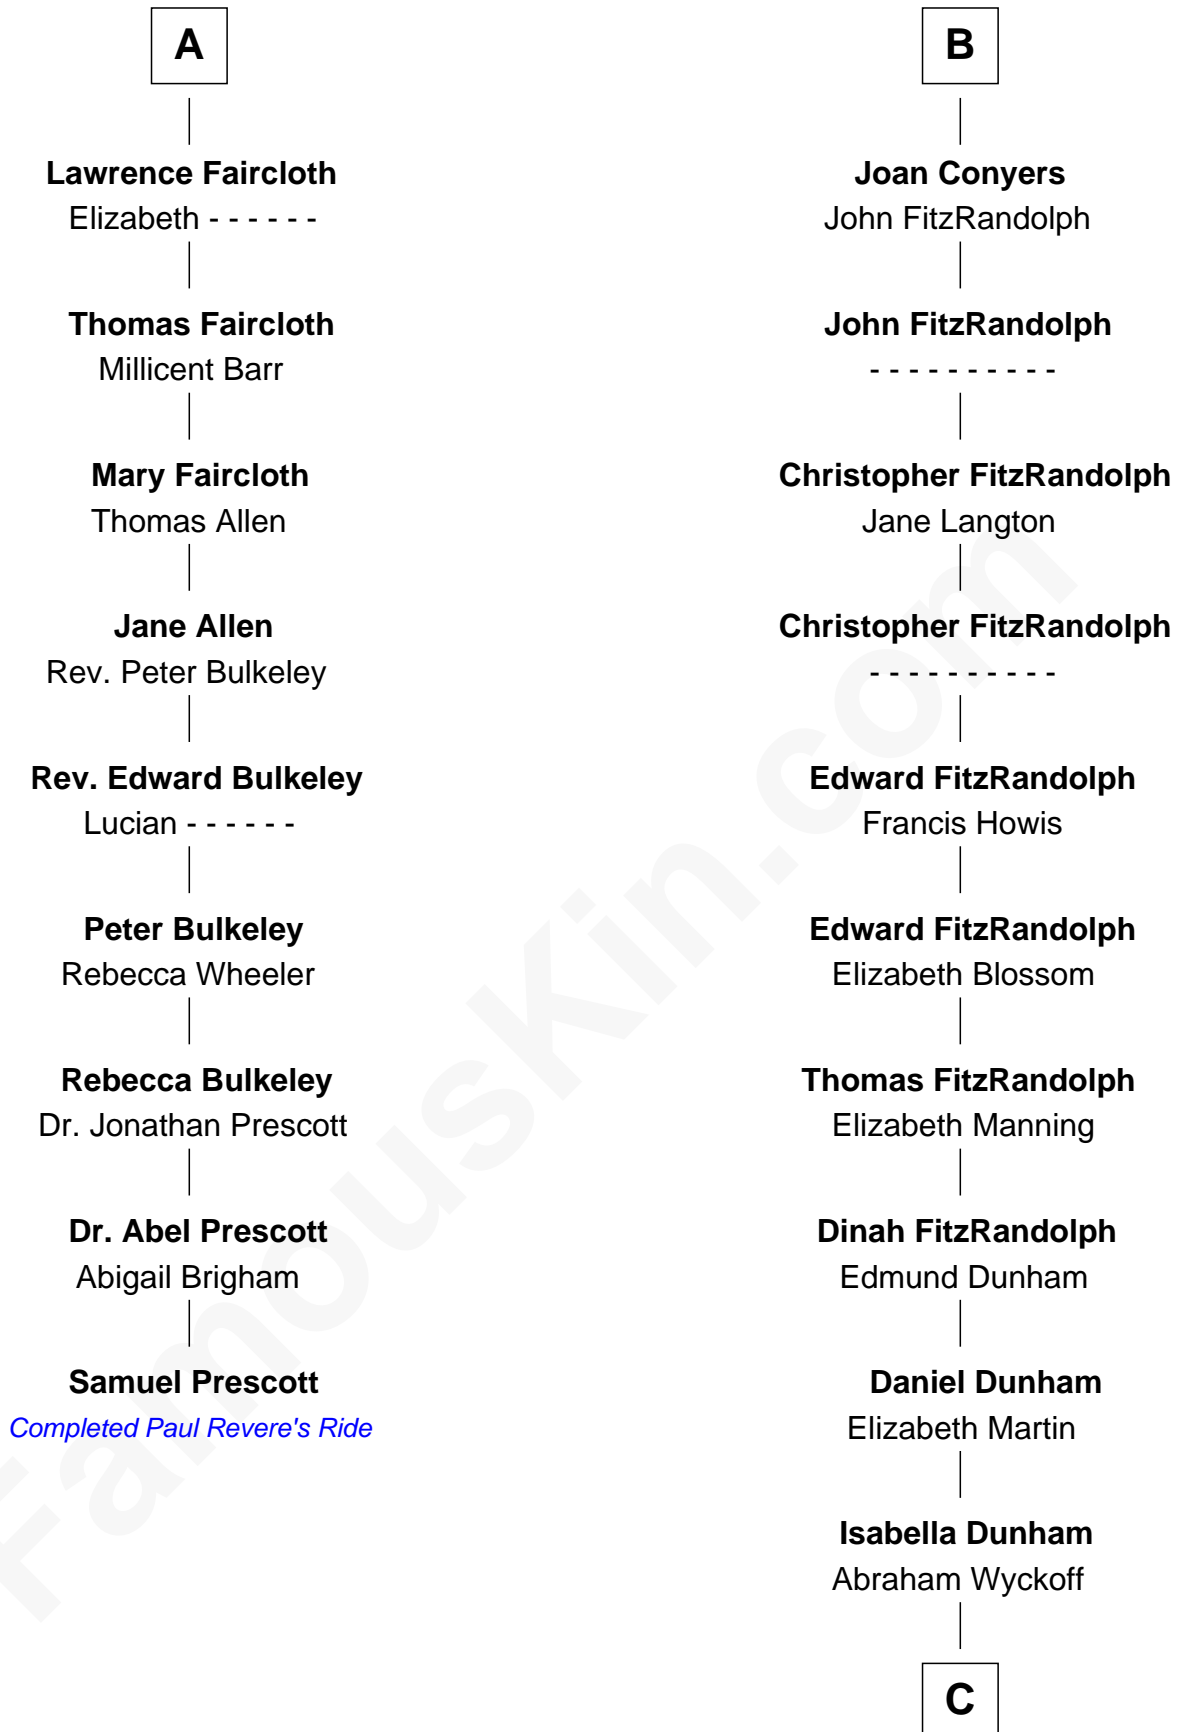

FamousKin.com

Relationship Chart of

Samuel Prescott

Completed Paul Revere's Midnight Ride

15th cousin 5 times removed of

Georgia O'Keeffe
American Artist

Sir William de Ros
Eustache Fitz Ralph

Lucy de Ros
Sir Robert de Plumpton

B

C

Charles Wyckoff

Alletta Maria Field

Isabella Wyckoff

George Victor Totto

Ida Ten Eyck Totto

Francis Calyxtus O'Keeffe