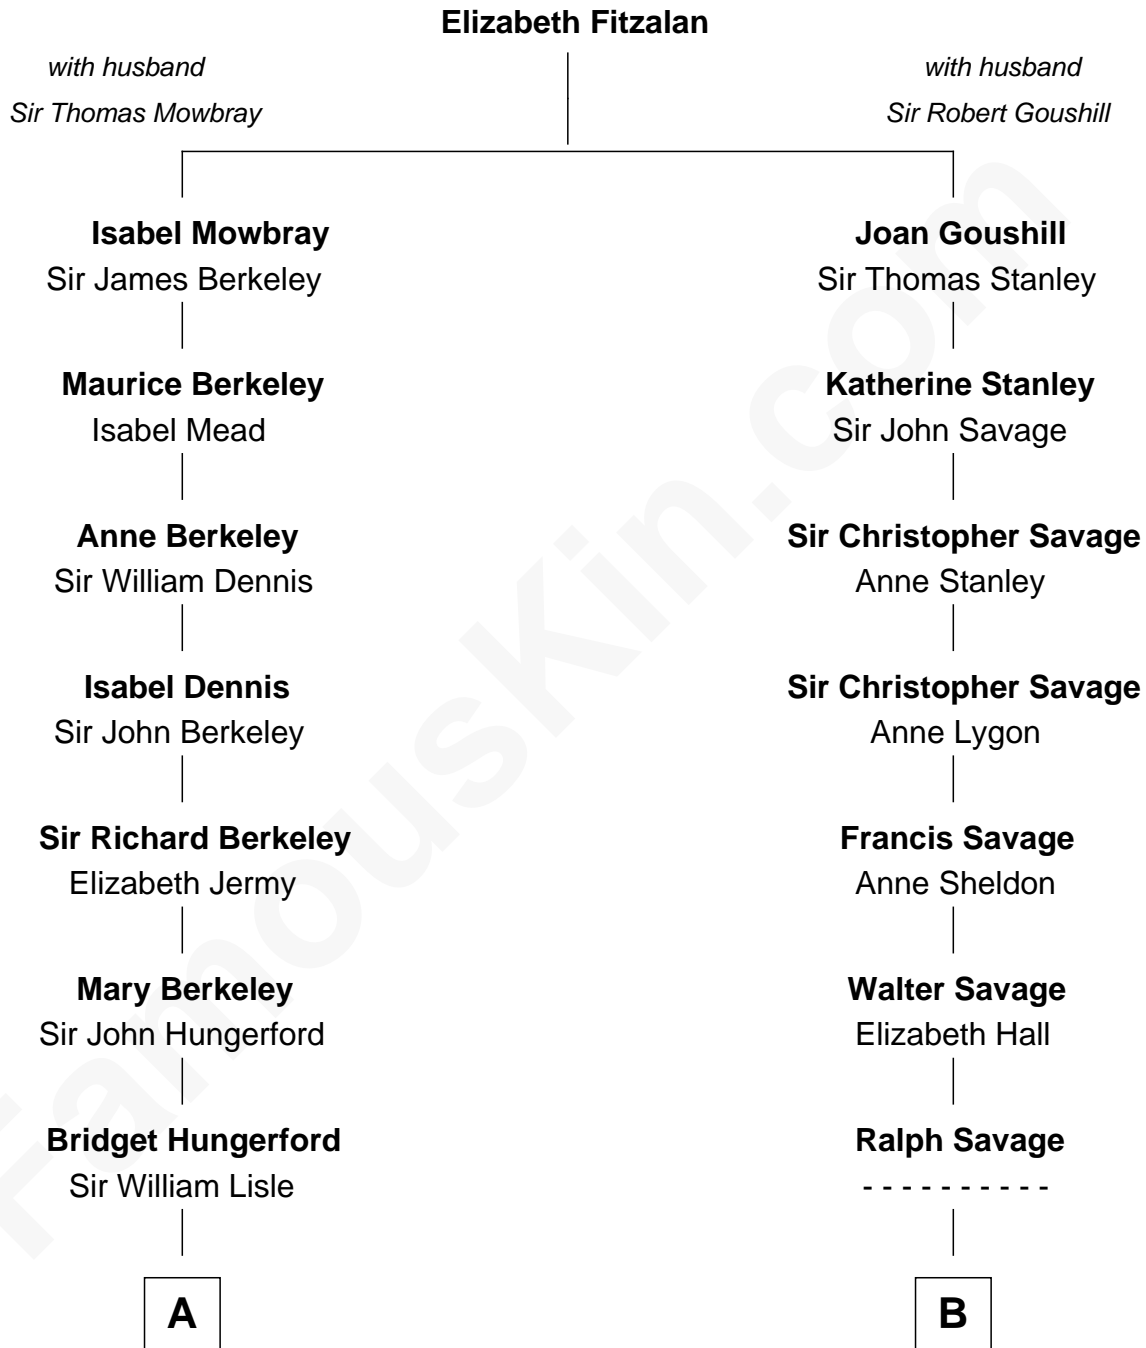

FamousKin.com

Relationship Chart of

Samuel Prescott

Completed Paul Revere's Midnight Ride

12th cousin 1 time removed of

Zachary Taylor
12th U.S. President

A

John Lisle

Alice Beckenshaw

Alice Lisle

John Hoar

Elizabeth Hoar

Jonathan Prescott

Dr. Jonathan Prescott

Rebecca Bulkeley

Dr. Abel Prescott

Abigail Brigham

Samuel Prescott

Completed Paul Revere's Ride

B

Anthony Savage

Sarah Constable

Alice Savage

Francis Thornton

Margaret Thornton

William Strother

Francis Strother

Susannah Dabney

William Strother

Sarah Bayly

Sarah Dabney Strother

Col. Richard Taylor