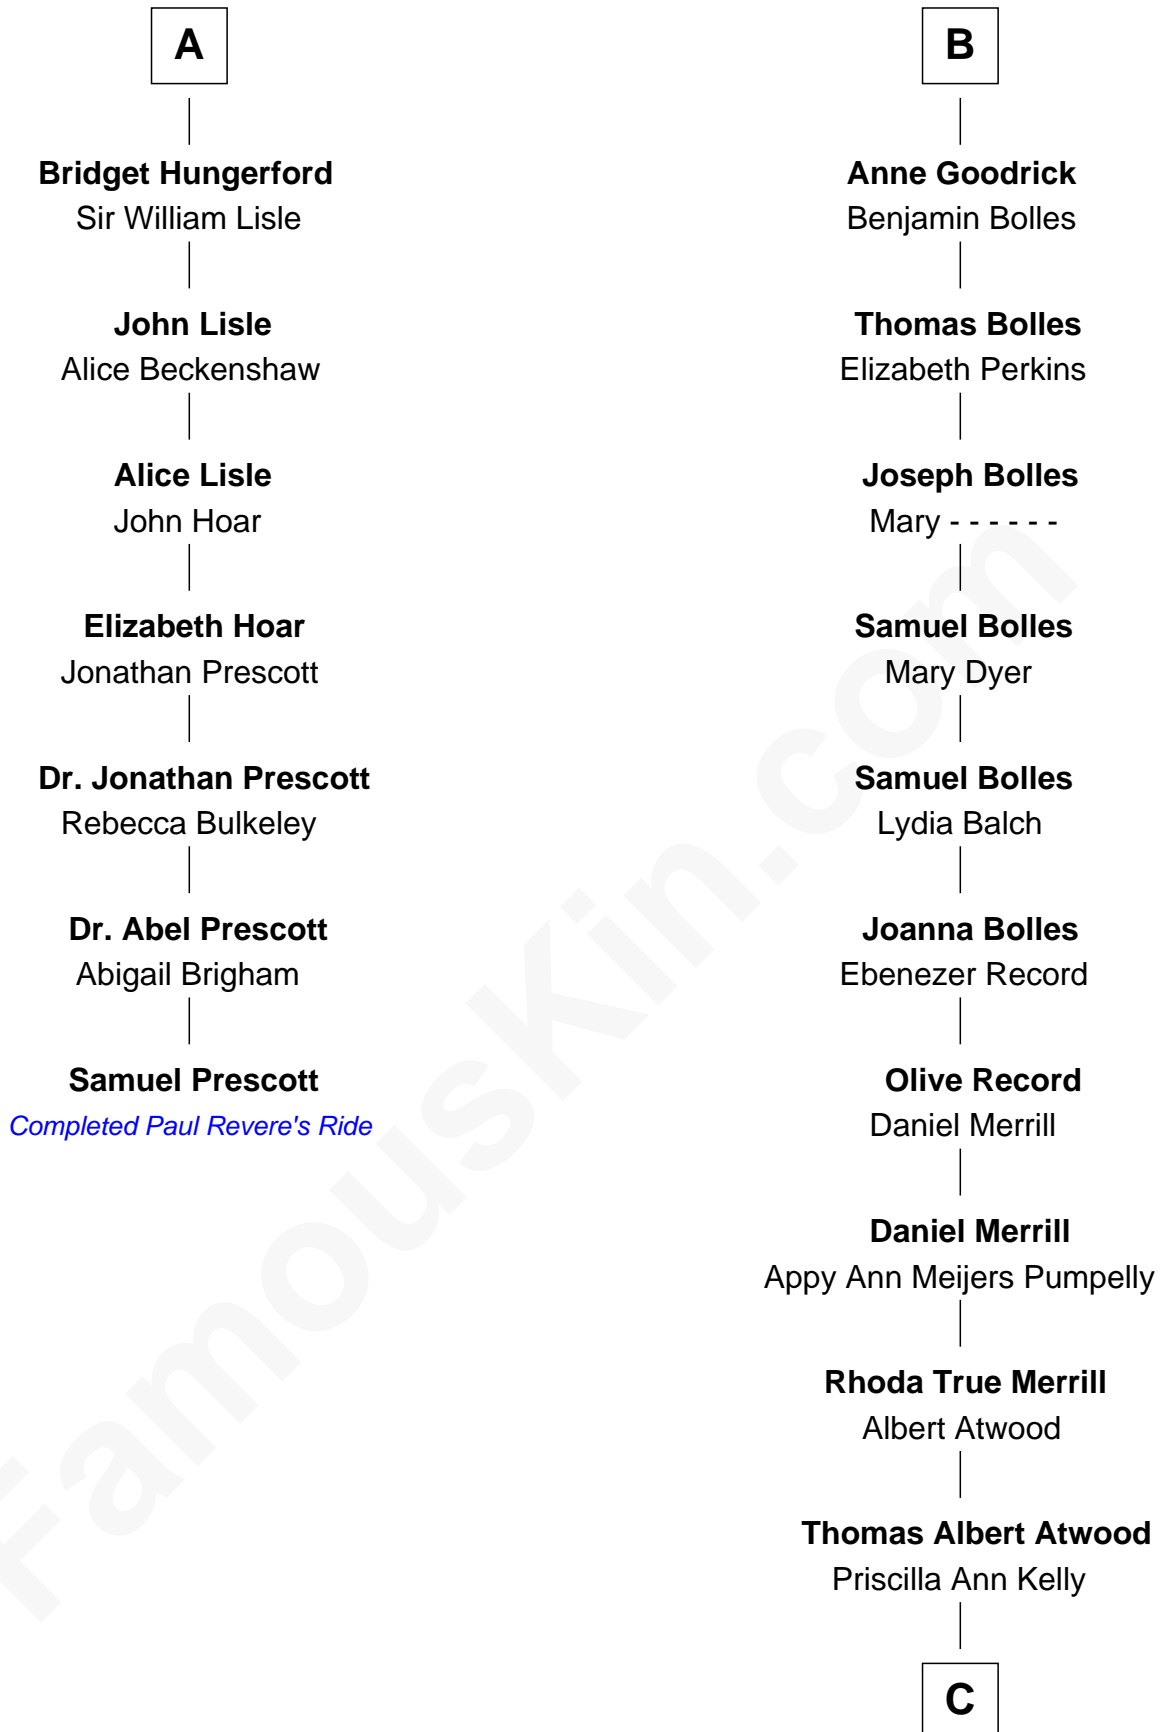

FamousKin.com

Relationship Chart of

Samuel Prescott

Completed Paul Revere's Midnight Ride

13th cousin 7 times removed of

Dave Cowens

NBA Hall of Famer

John de Mowbray
Elizabeth de Segrave

Sir Thomas Mowbray

Elizabeth Fitzalan

Isabel Mowbray

Sir James Berkeley

Maurice Berkeley

Isabel Mead

Anne Berkeley

Sir William Dennis

Isabel Dennis

Sir John Berkeley

Sir Richard Berkeley

Elizabeth Jermy

Mary Berkeley

Sir John Hungerford

A

Eleanor de Mowbray

Joanna Griffith

Anne Dymoke

John Goodrick

Lionel Goodrick

Winifred Sappcott

B

C

Charles Albert Atwood