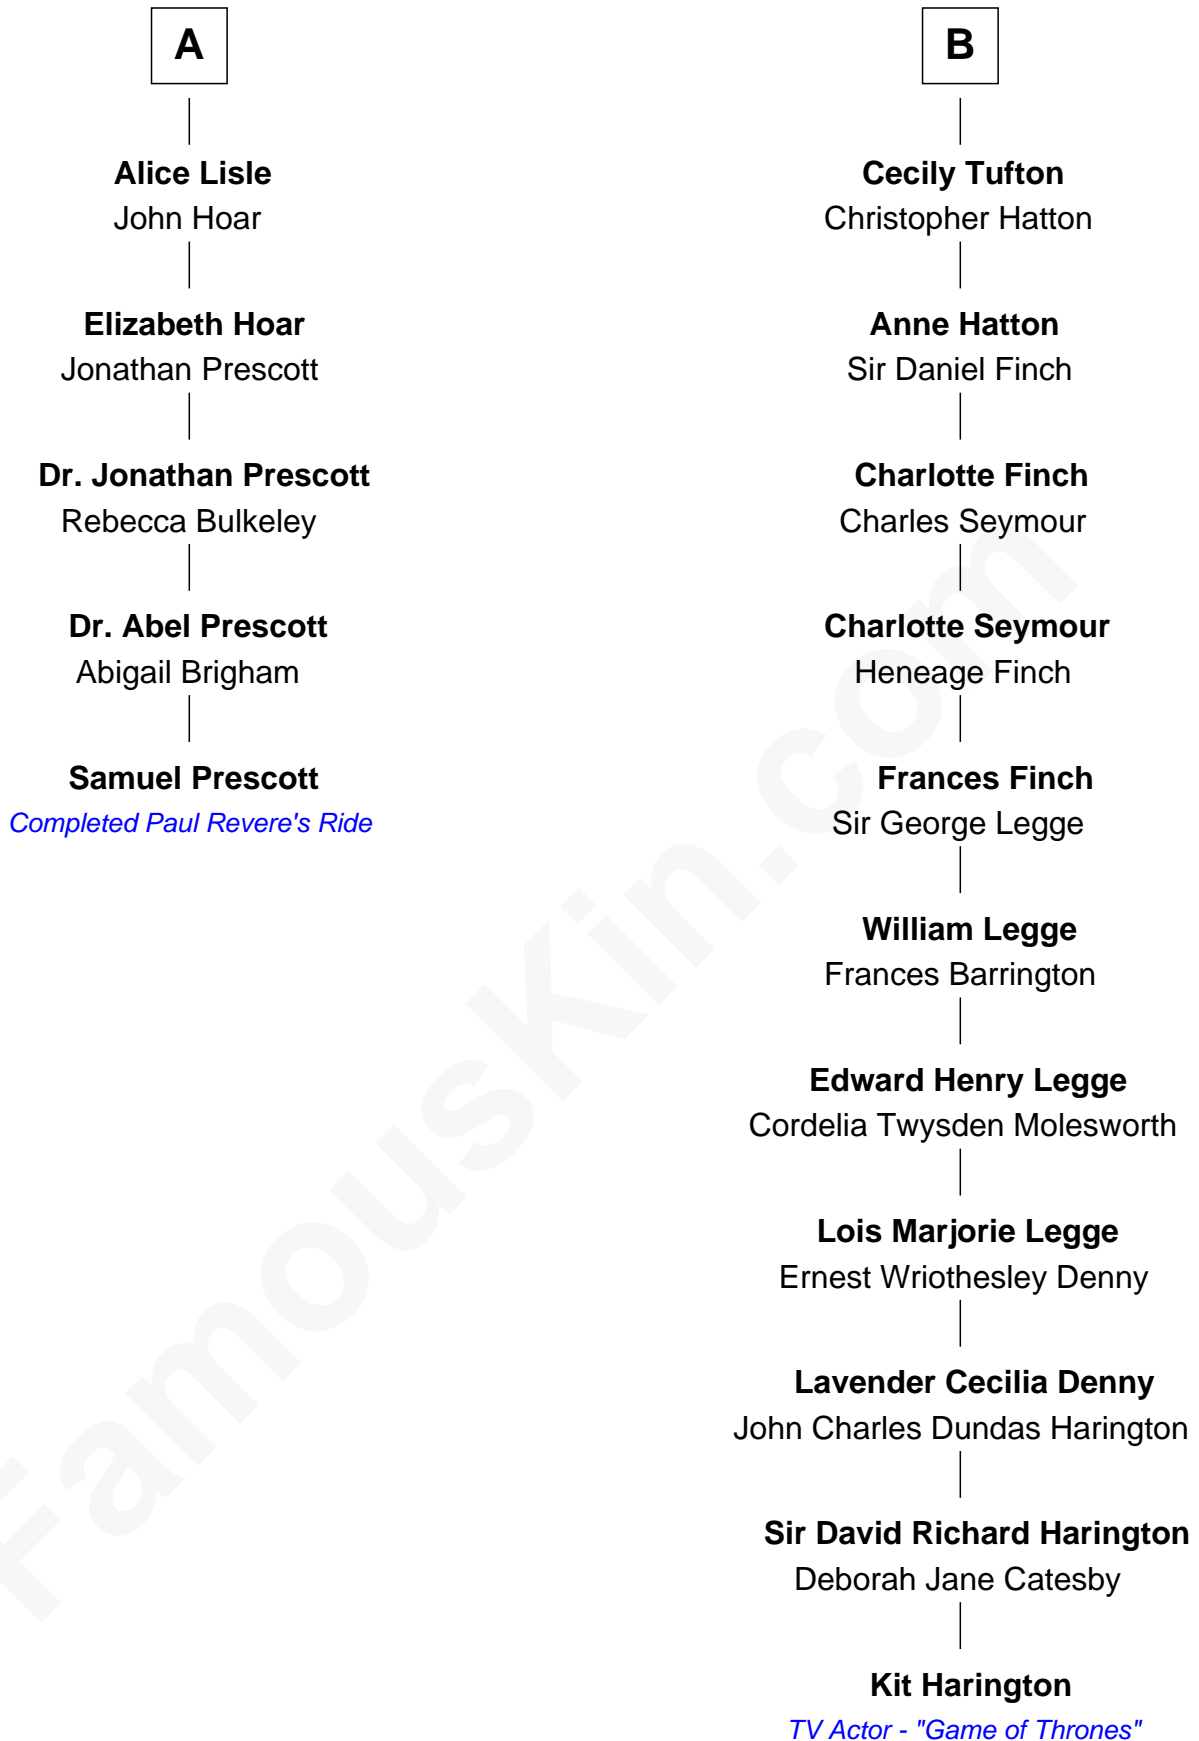

FamousKin.com

Relationship Chart of

Samuel Prescott

Completed Paul Revere's Midnight Ride

11th cousin 6 times removed of

Kit Harington

TV Actor - "Game of Thrones"

Sir Humphrey Stafford

Eleanor Aylesbury

Kit Harington photo by [Gage Skidmore](#) (CC BY-SA 2.0)