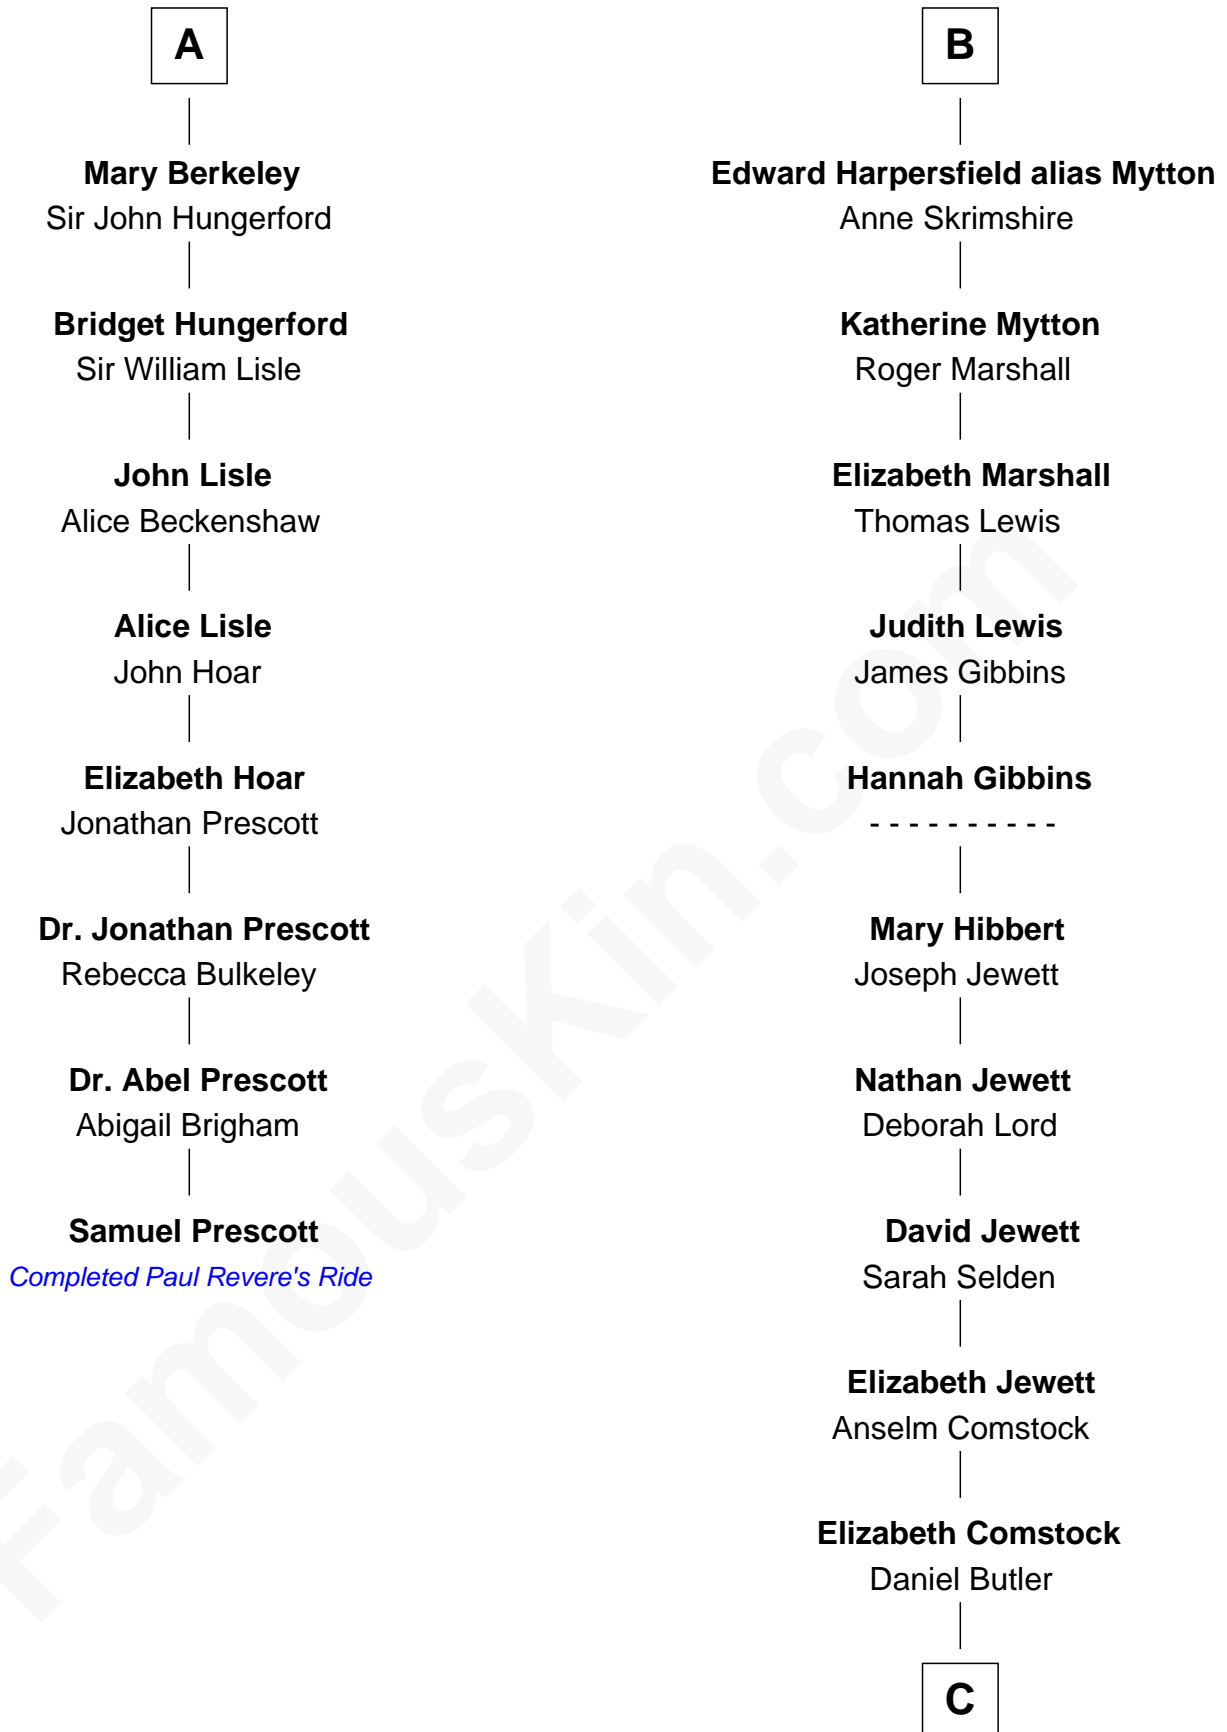

FamousKin.com

Relationship Chart of

Samuel Prescott

Completed Paul Revere's Midnight Ride

14th cousin 7 times removed of

Gerald Ford

38th U.S. President

C

George Selden Butler

Elizabeth Ely Gridley

Amy Gridley Butler

George Manney Ayer

Adele Augusta Ayer

Levi Addison Gardner

Dorothy Ayer Gardner

Leslie Lynch King

Gerald Ford

38th U.S. President

FamousKin.com