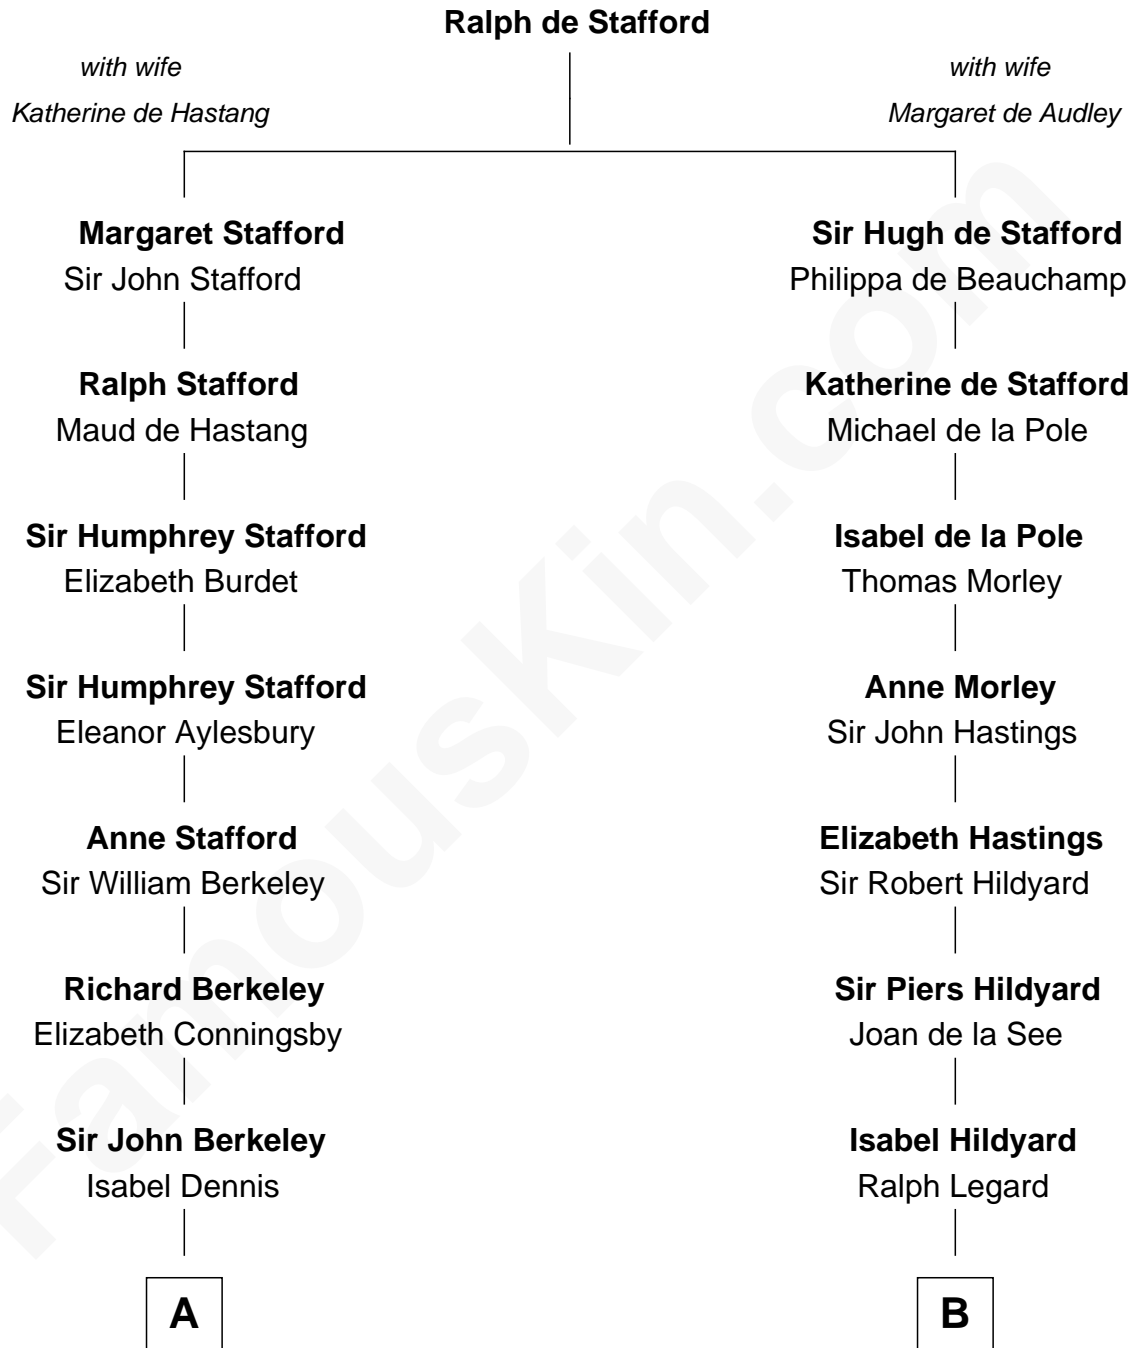

## Relationship Chart of

### Samuel Prescott

*Completed Paul Revere's Midnight Ride*

15th cousin 6 times removed of

**Meghan Markle**

*Duchess of Sussex, TV Actress*

**C**

George David Merrill

Mary Bird