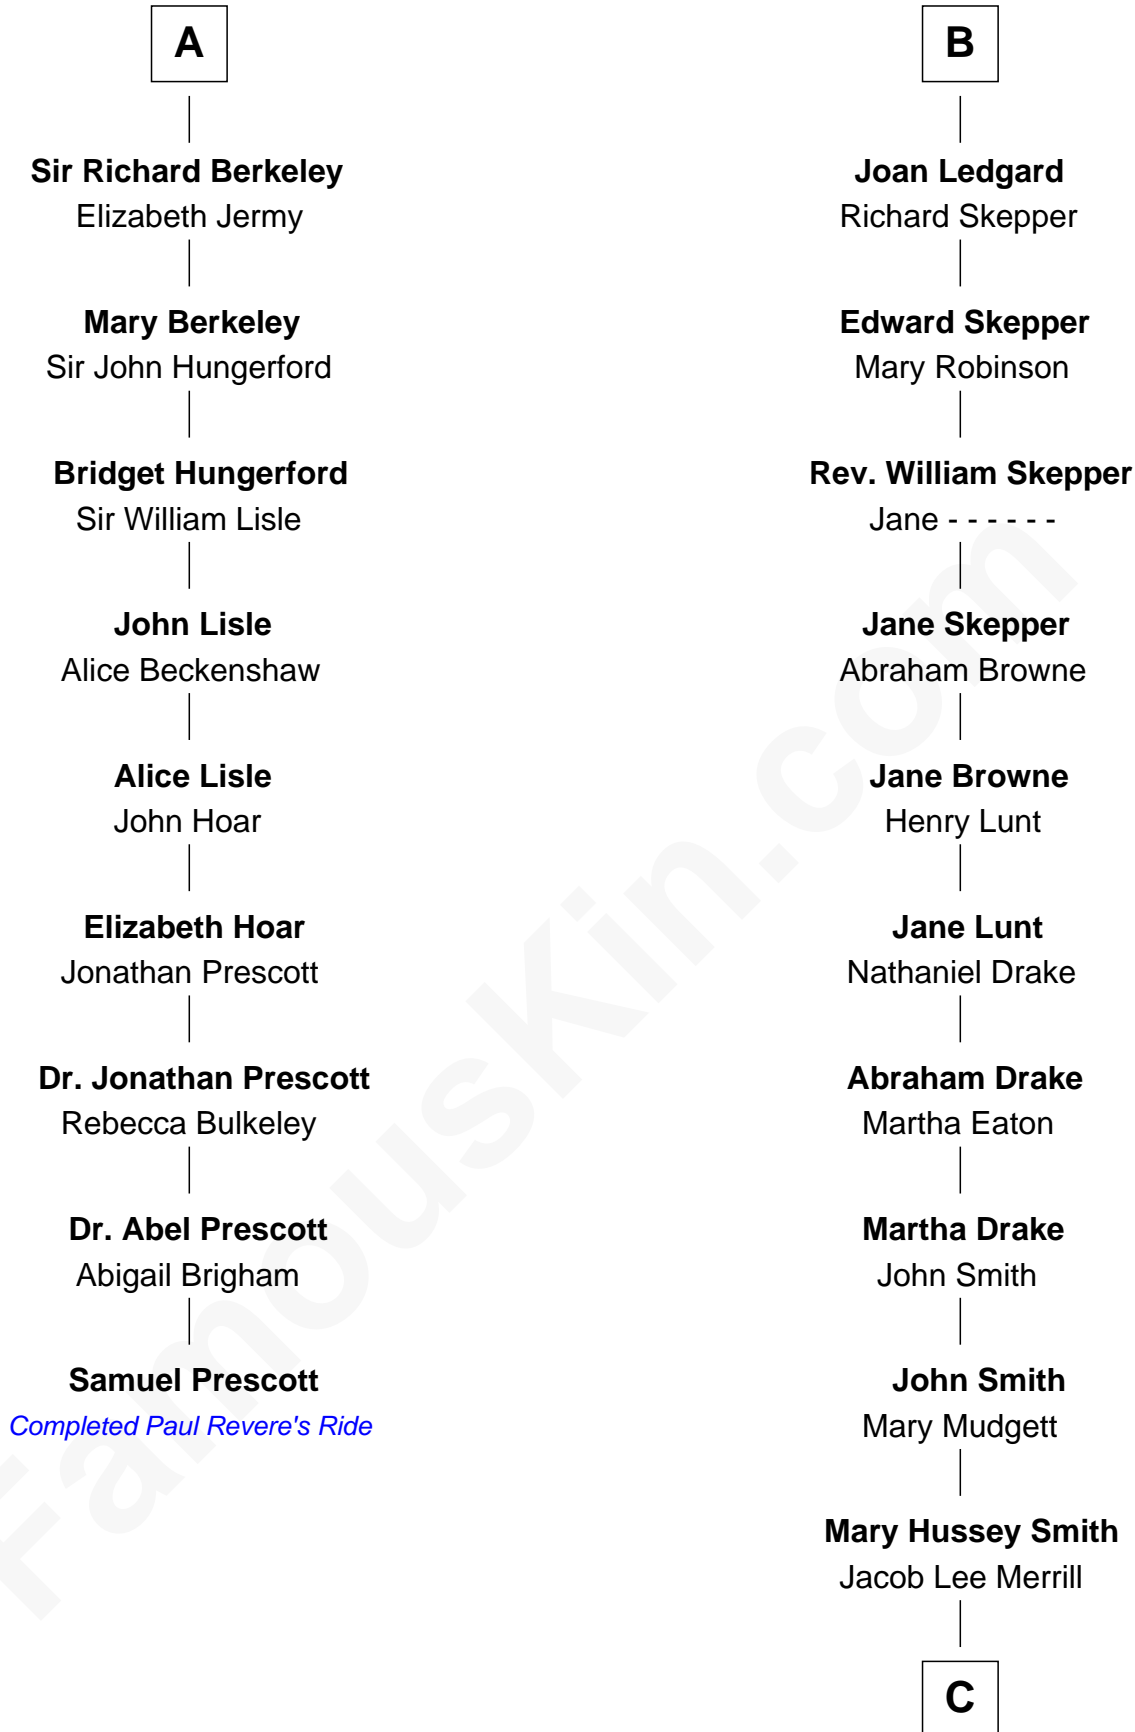

## Relationship Chart of

### Samuel Prescott

*Completed Paul Revere's Midnight Ride*

15th cousin 6 times removed of

**Meghan Markle**

*Duchess of Sussex, TV Actress*

**C**

George David Merrill

Mary Bird

Gertrude May Merrill

Fred George Sanders

Doris Mary Rita Sanders

Gordon Arnold Markle

Thomas Wayne Markle

Doria Loyce Ragland

**Meghan Markle**

*Duchess of Sussex, TV Actress*