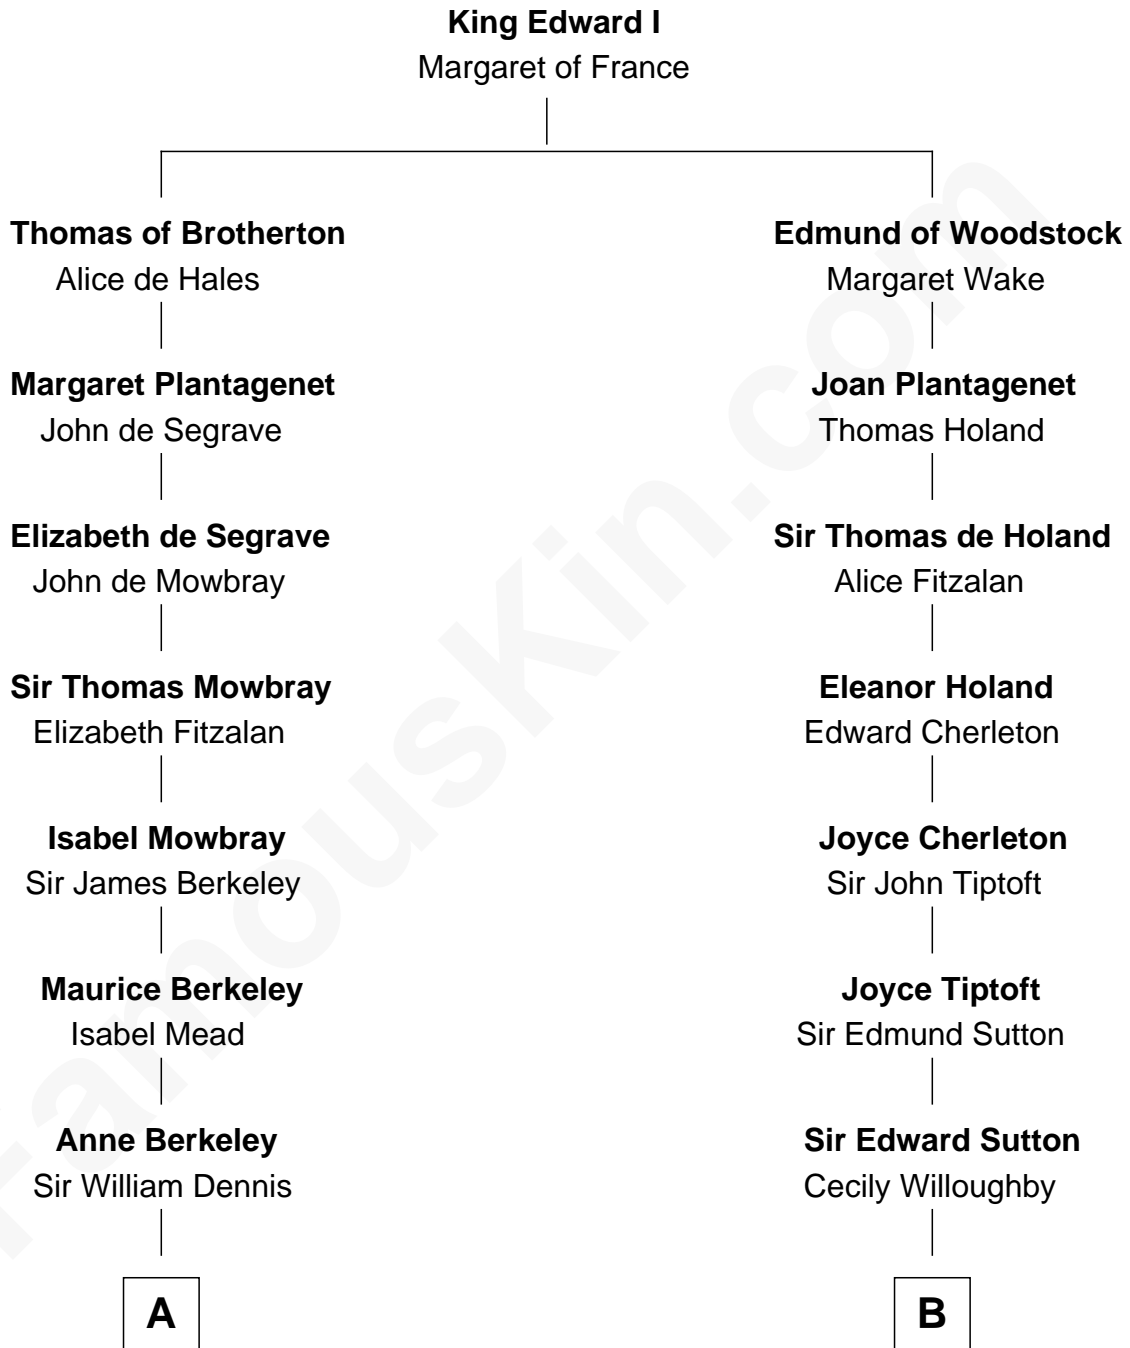

## Relationship Chart of

### Samuel Prescott

Completed Paul Revere's Midnight Ride

16th cousin 5 times removed of

**J. K. Simmons**  
TV and Movie Actor

**C**

**Sedgwick Russell Hazen**

Mary Isabelle Barr

**Lewis Jacob Hazen**