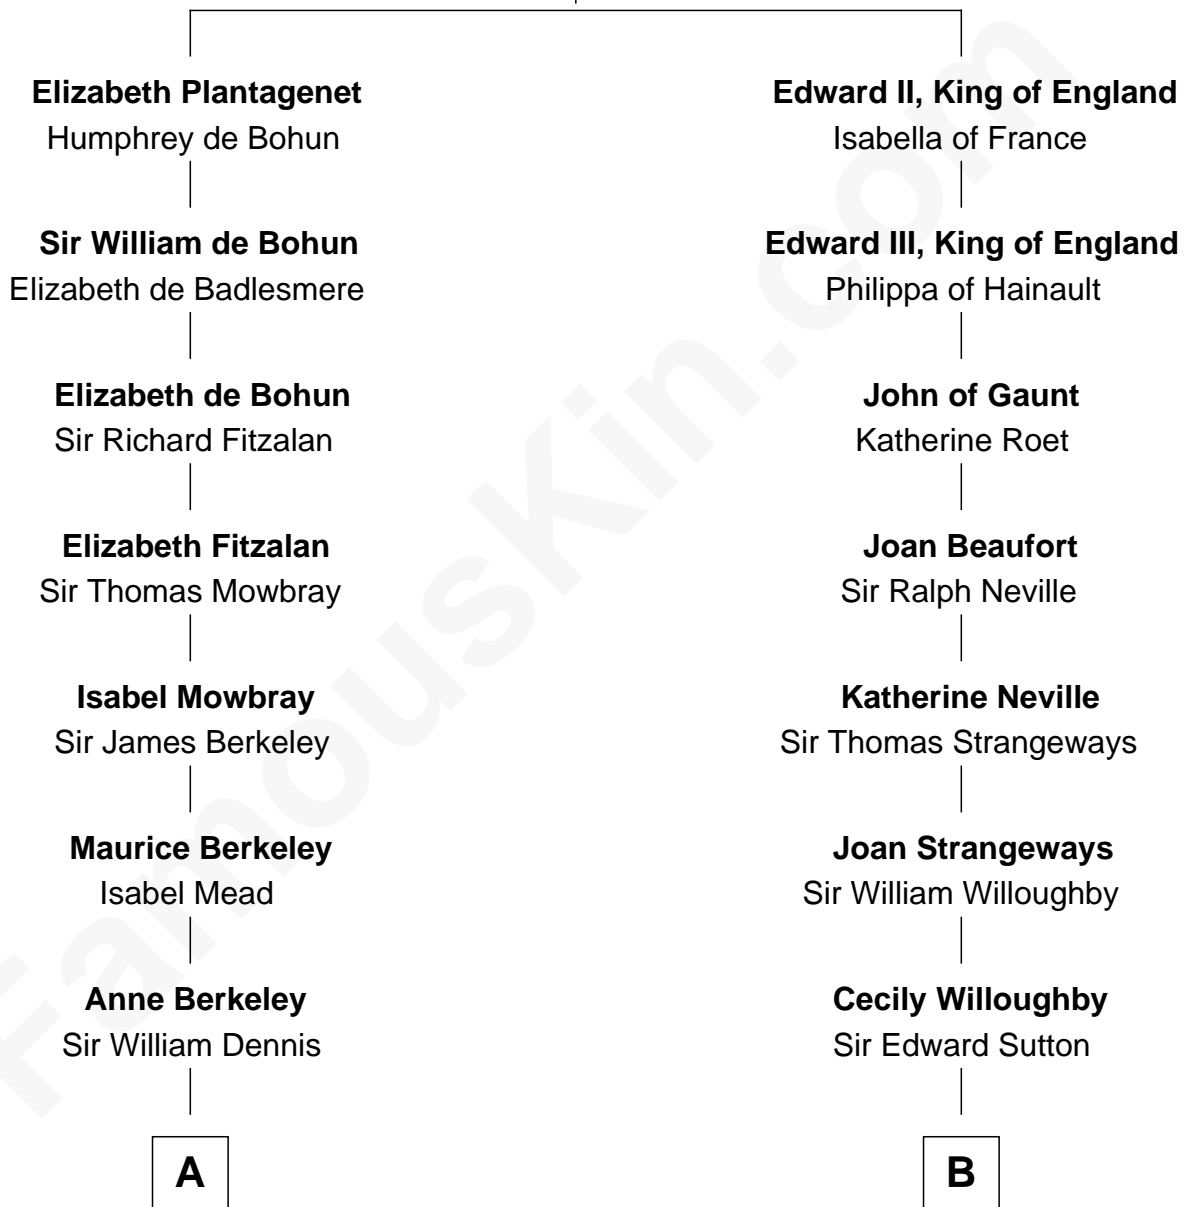

## Relationship Chart of

### Samuel Prescott

*Completed Paul Revere's Midnight Ride*

16th cousin 5 times removed of

**J. K. Simmons**  
TV and Movie Actor

**Eleanor of Castile**  
Edward I, King of England

**C**

|  
**Sedgwick Russell Hazen**

Mary Isabelle Barr

|  
**Lewis Jacob Hazen**

Emma Broaddus Lewis

|  
**Ruth Hazen**

Col. Ralph Archibald Kimble

|  
**Patricia Kimble**

Dr. Donald William Simmons

|  
**J. K. Simmons**