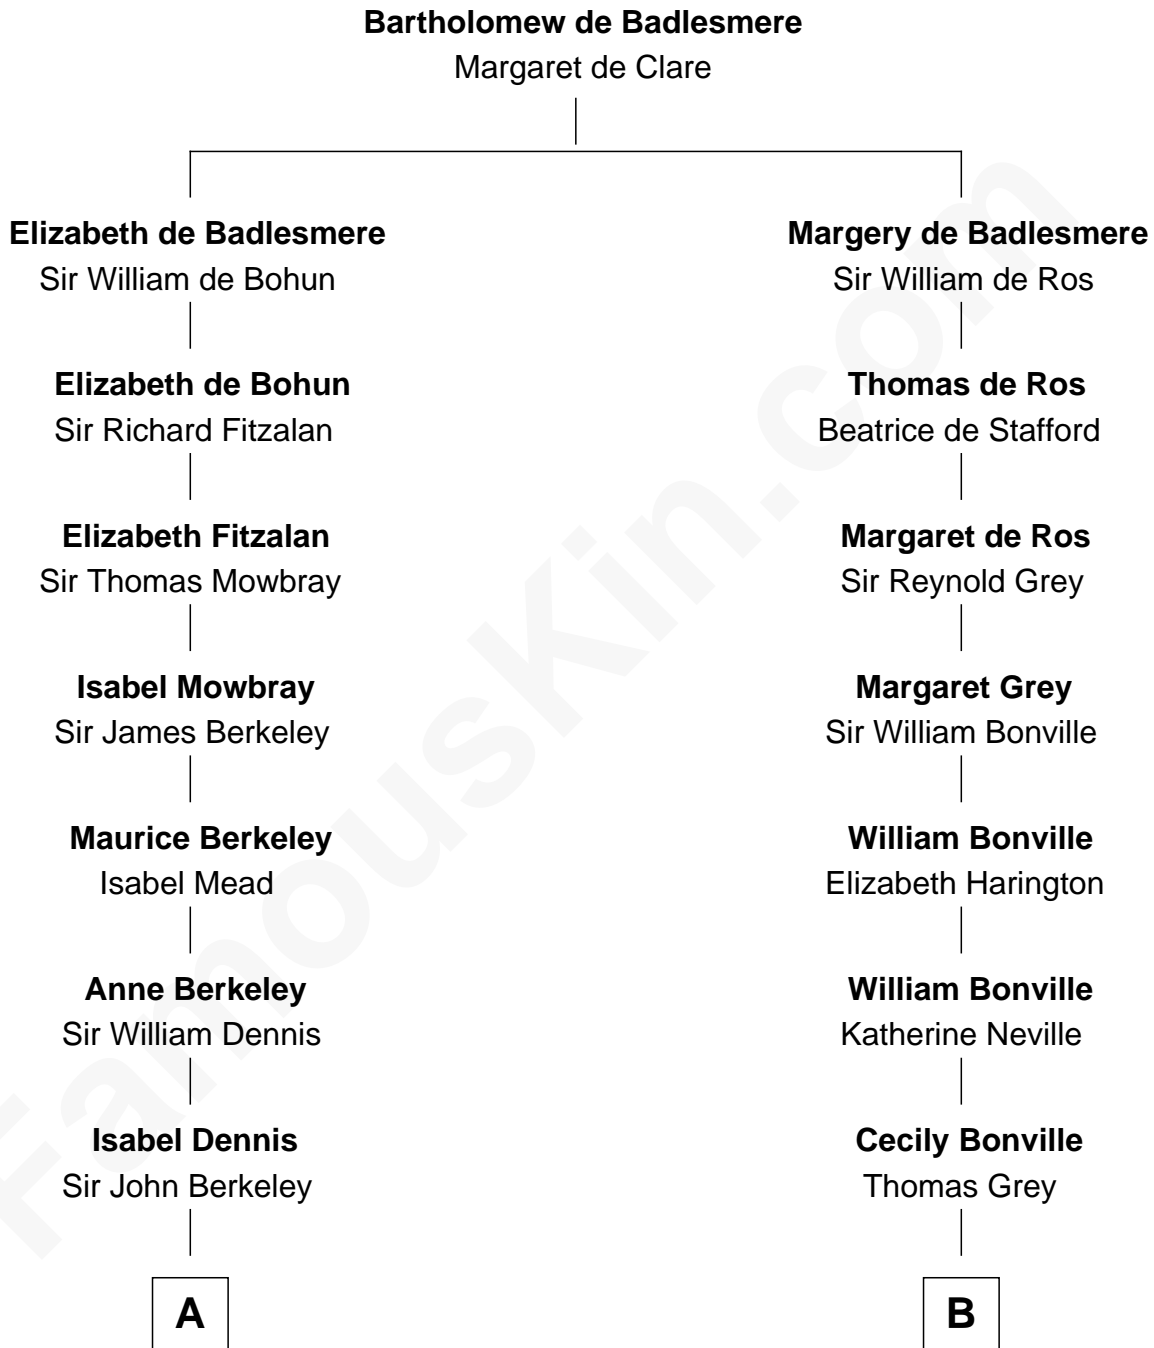

# FamousKin.com

## Relationship Chart of

### Samuel Prescott

*Completed Paul Revere's Midnight Ride*

15th cousin 6 times removed of

**J. K. Simmons**  
TV and Movie Actor

**C**

**Sedgwick Russell Hazen**

Mary Isabelle Barr

**Lewis Jacob Hazen**