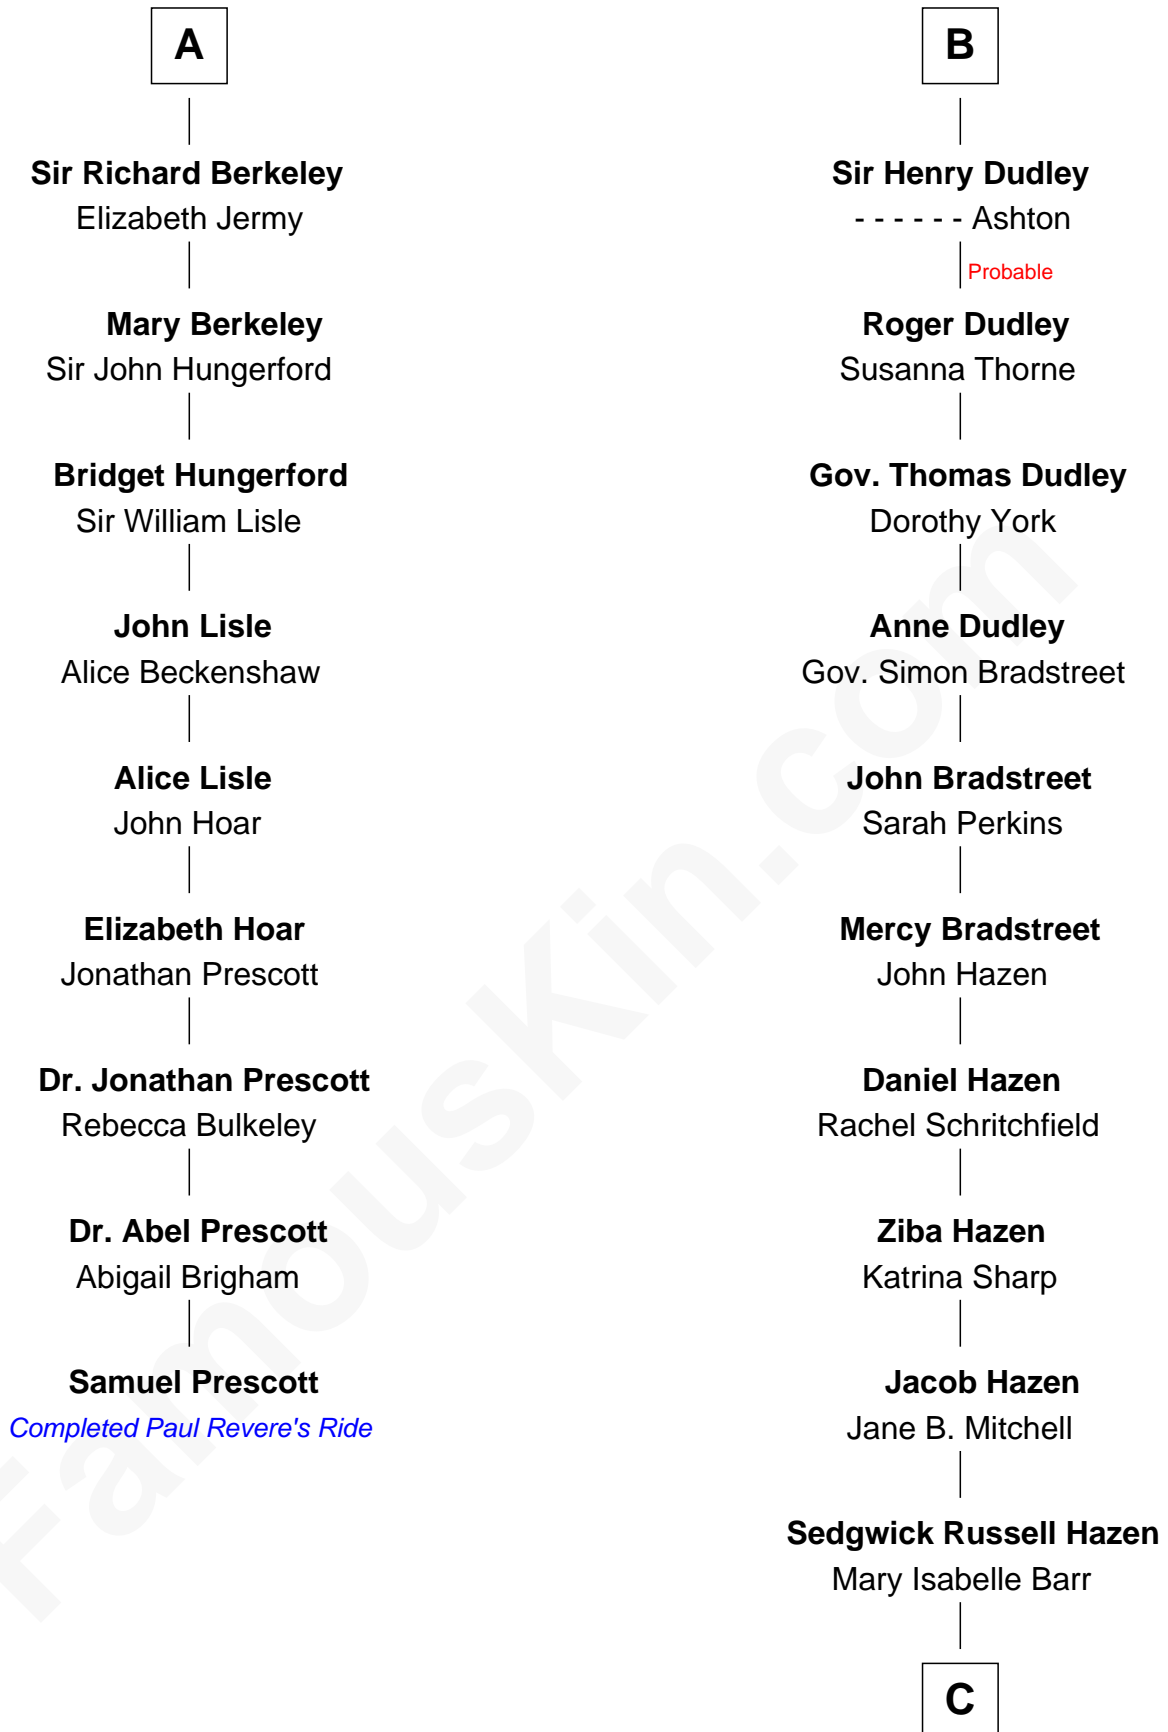

FamousKin.com

Relationship Chart of

Samuel Prescott

Completed Paul Revere's Midnight Ride

15th cousin 5 times removed of

J. K. Simmons
TV and Movie Actor

C

Lewis Jacob Hazen

Emma Broaddus Lewis

Ruth Hazen

Col. Ralph Archibald Kimble

Patricia Kimble

Dr. Donald William Simmons

J. K. Simmons

TV and Movie Actor