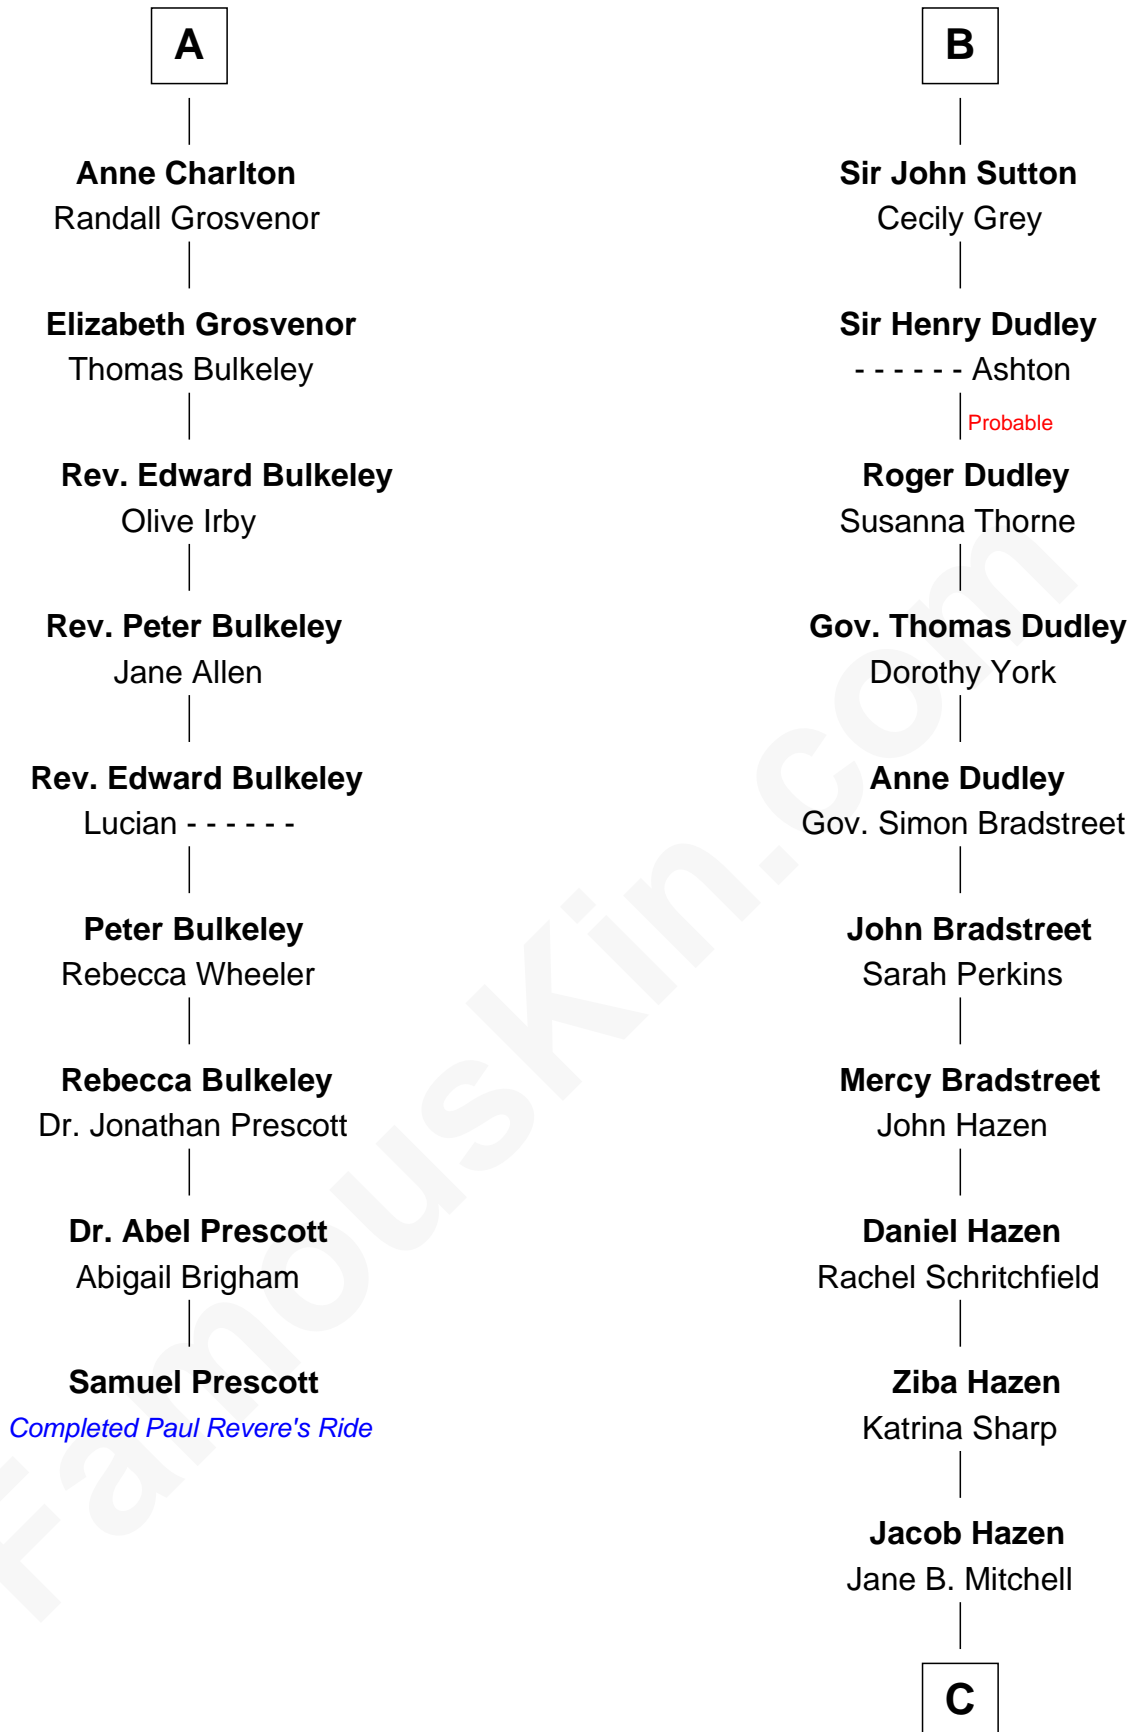

FamousKin.com

Relationship Chart of

Samuel Prescott

Completed Paul Revere's Midnight Ride

15th cousin 6 times removed of

J. K. Simmons
TV and Movie Actor

Sir Alan la Zouche
Eleanor de Segrave

C

|
Sedgwick Russell Hazen

Mary Isabelle Barr

|
Lewis Jacob Hazen

Emma Broaddus Lewis

|
Ruth Hazen

Col. Ralph Archibald Kimble

|
Patricia Kimble

Dr. Donald William Simmons