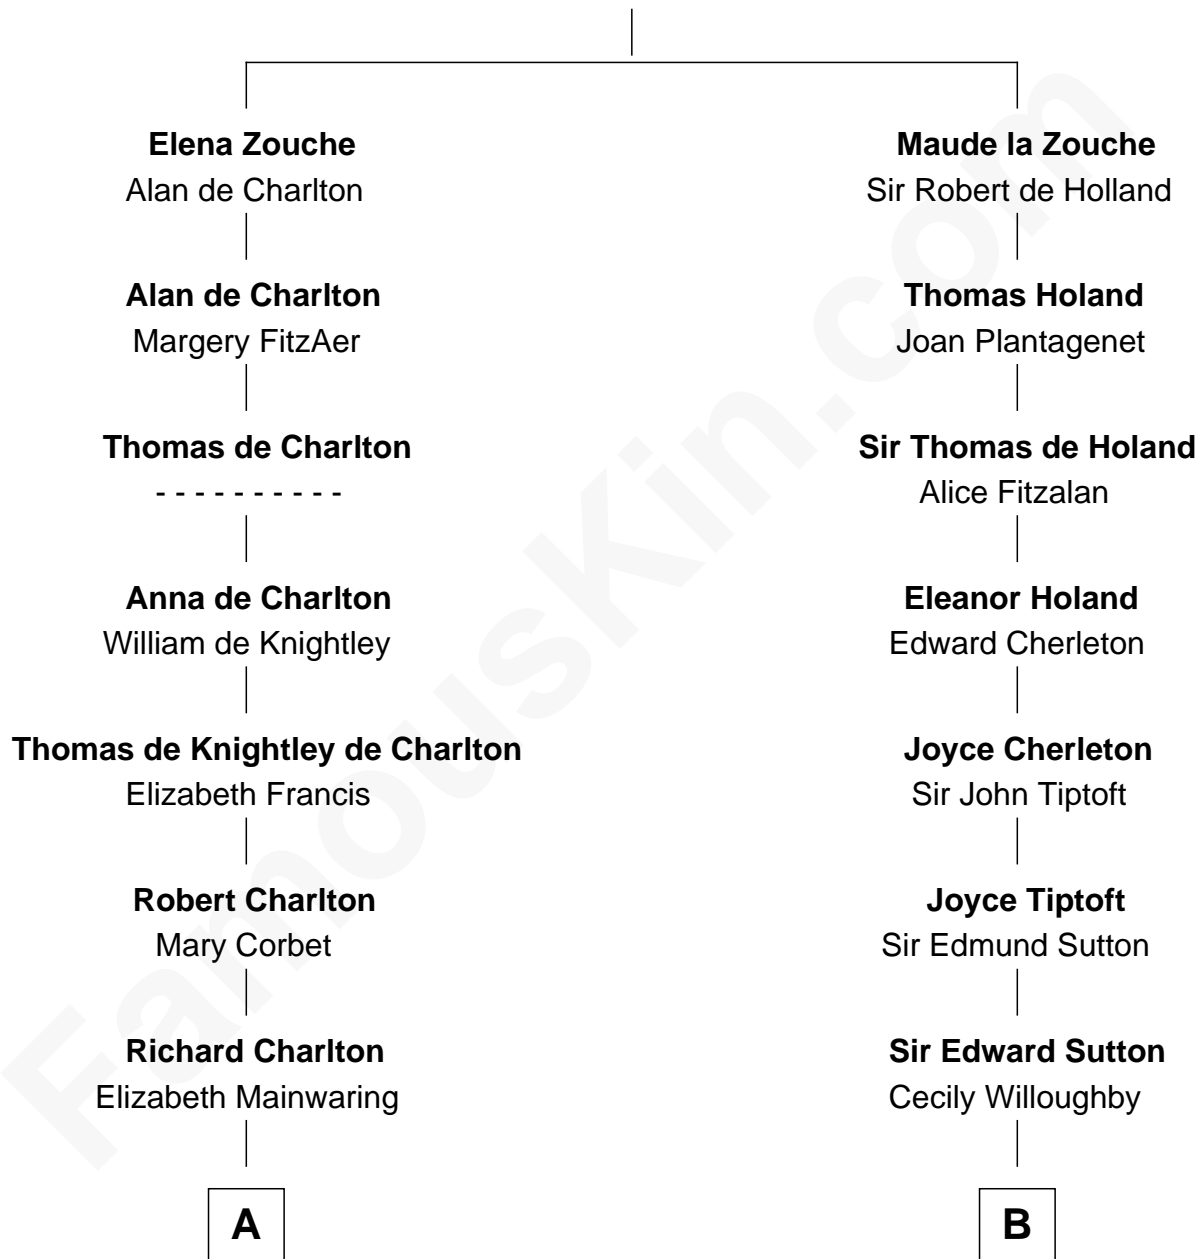

FamousKin.com

Relationship Chart of

Samuel Prescott

Completed Paul Revere's Midnight Ride

15th cousin 6 times removed of

J. K. Simmons
TV and Movie Actor

Sir Alan la Zouche
Eleanor de Segrave

C

|
Sedgwick Russell Hazen

Mary Isabelle Barr

|
Lewis Jacob Hazen

Emma Broaddus Lewis

|
Ruth Hazen

Col. Ralph Archibald Kimble

|
Patricia Kimble

Dr. Donald William Simmons