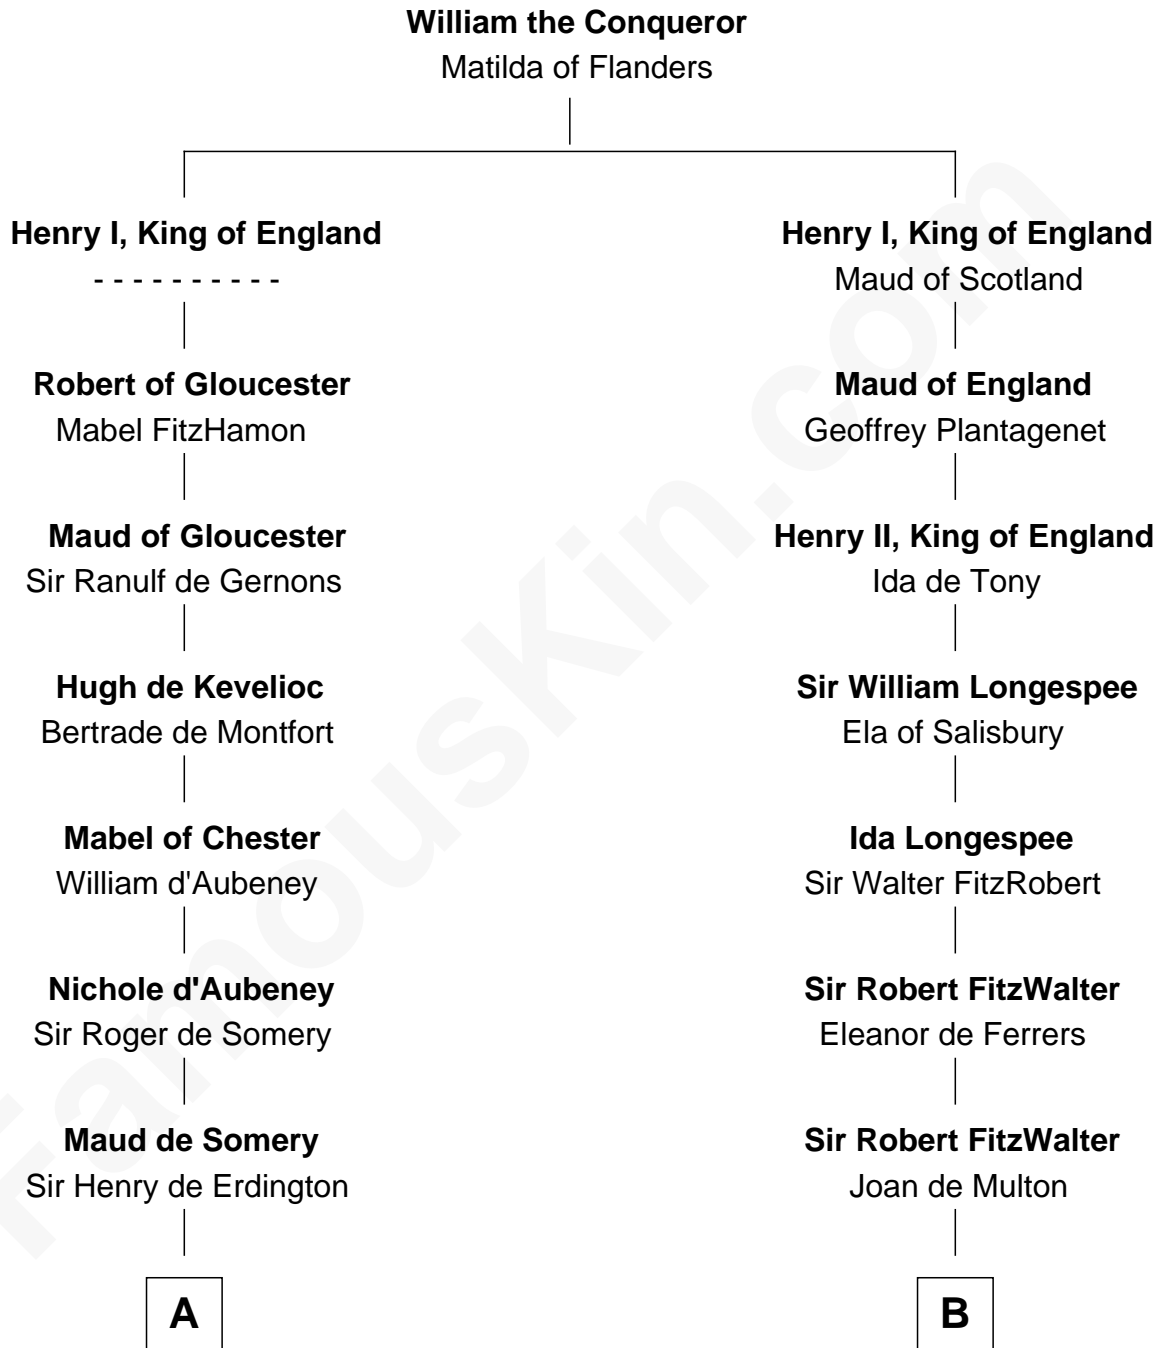

FamousKin.com Relationship Chart of

Samuel Prescott

Completed Paul Revere's Midnight Ride

21st cousin of

Samuel Howard

Boston Tea Party Participant

C

Rev. Edward Bulkeley

Lucian - - - - -

Peter Bulkeley

Rebecca Wheeler

Rebecca Bulkeley

Dr. Jonathan Prescott

Dr. Abel Prescott

Abigail Brigham

Samuel Prescott