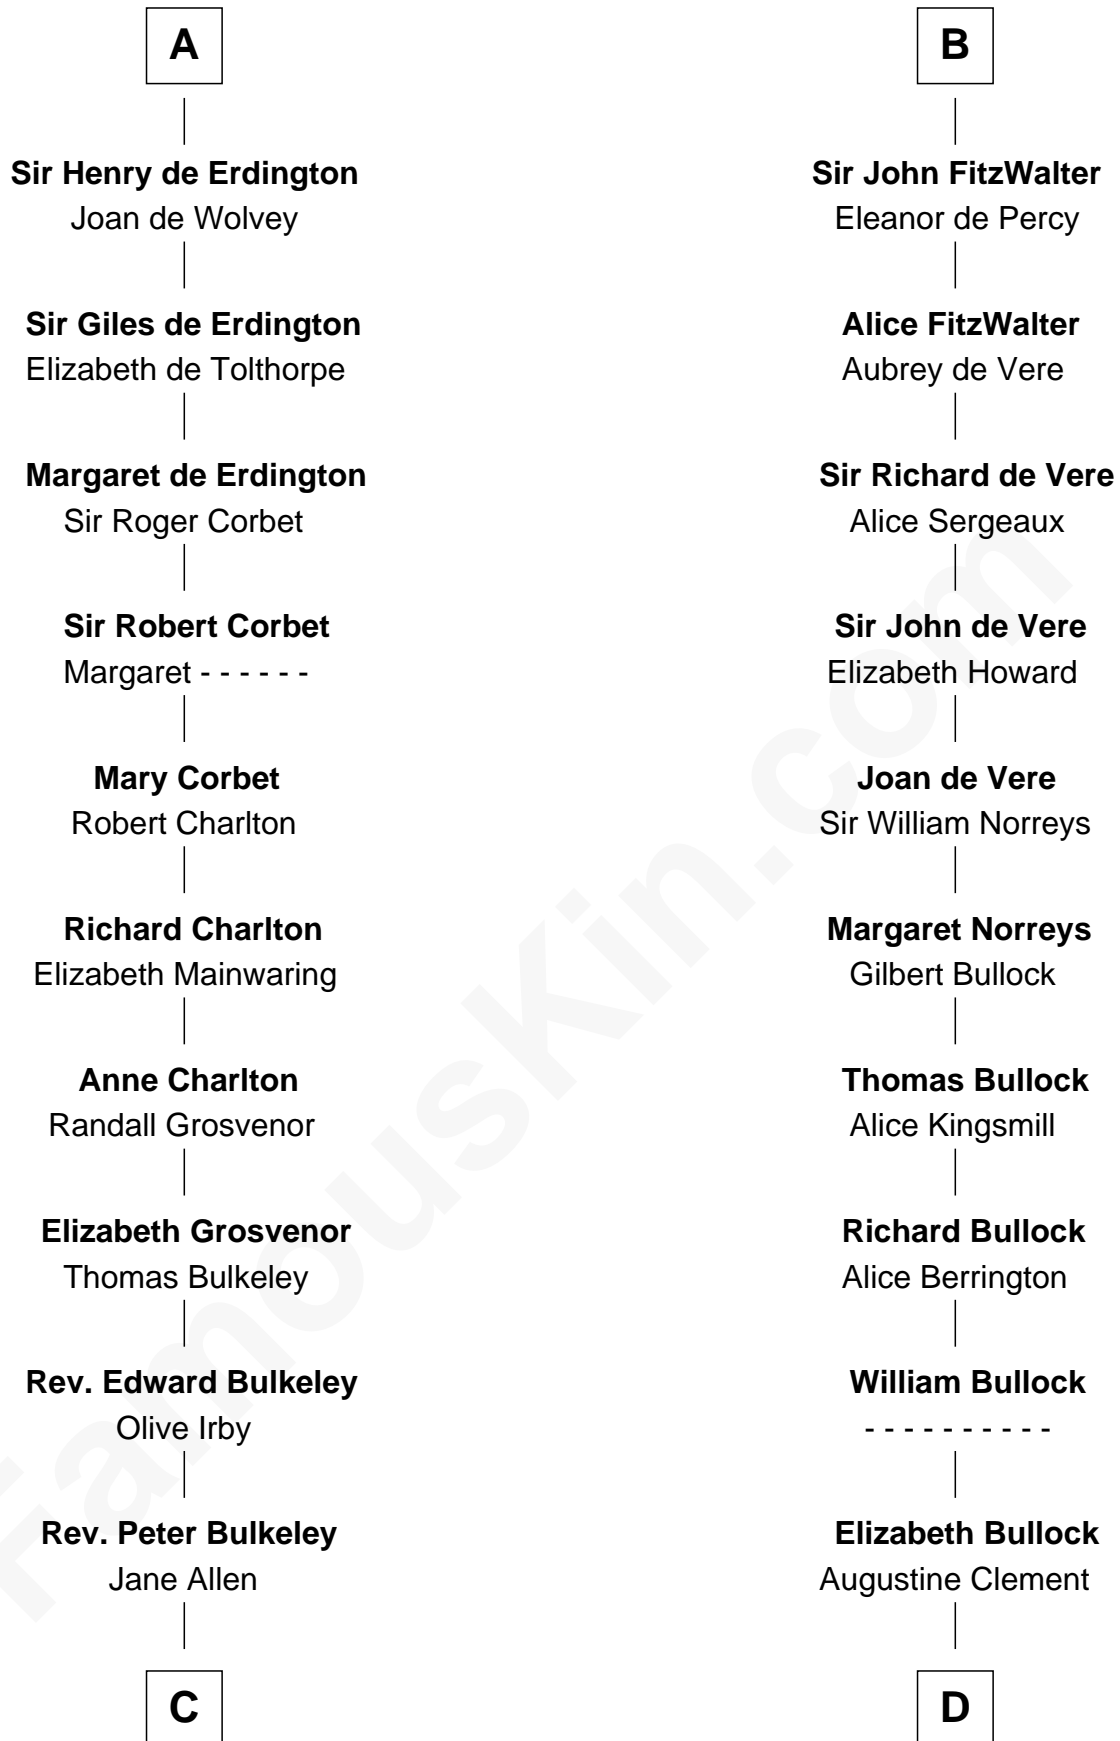

FamousKin.com Relationship Chart of

Samuel Prescott

Completed Paul Revere's Midnight Ride

21st cousin of

Samuel Howard

Boston Tea Party Participant

C

Rev. Edward Bulkeley

Lucian - - - - -

Peter Bulkeley

Rebecca Wheeler

Rebecca Bulkeley

Dr. Jonathan Prescott

Dr. Abel Prescott

Abigail Brigham

Samuel Prescott