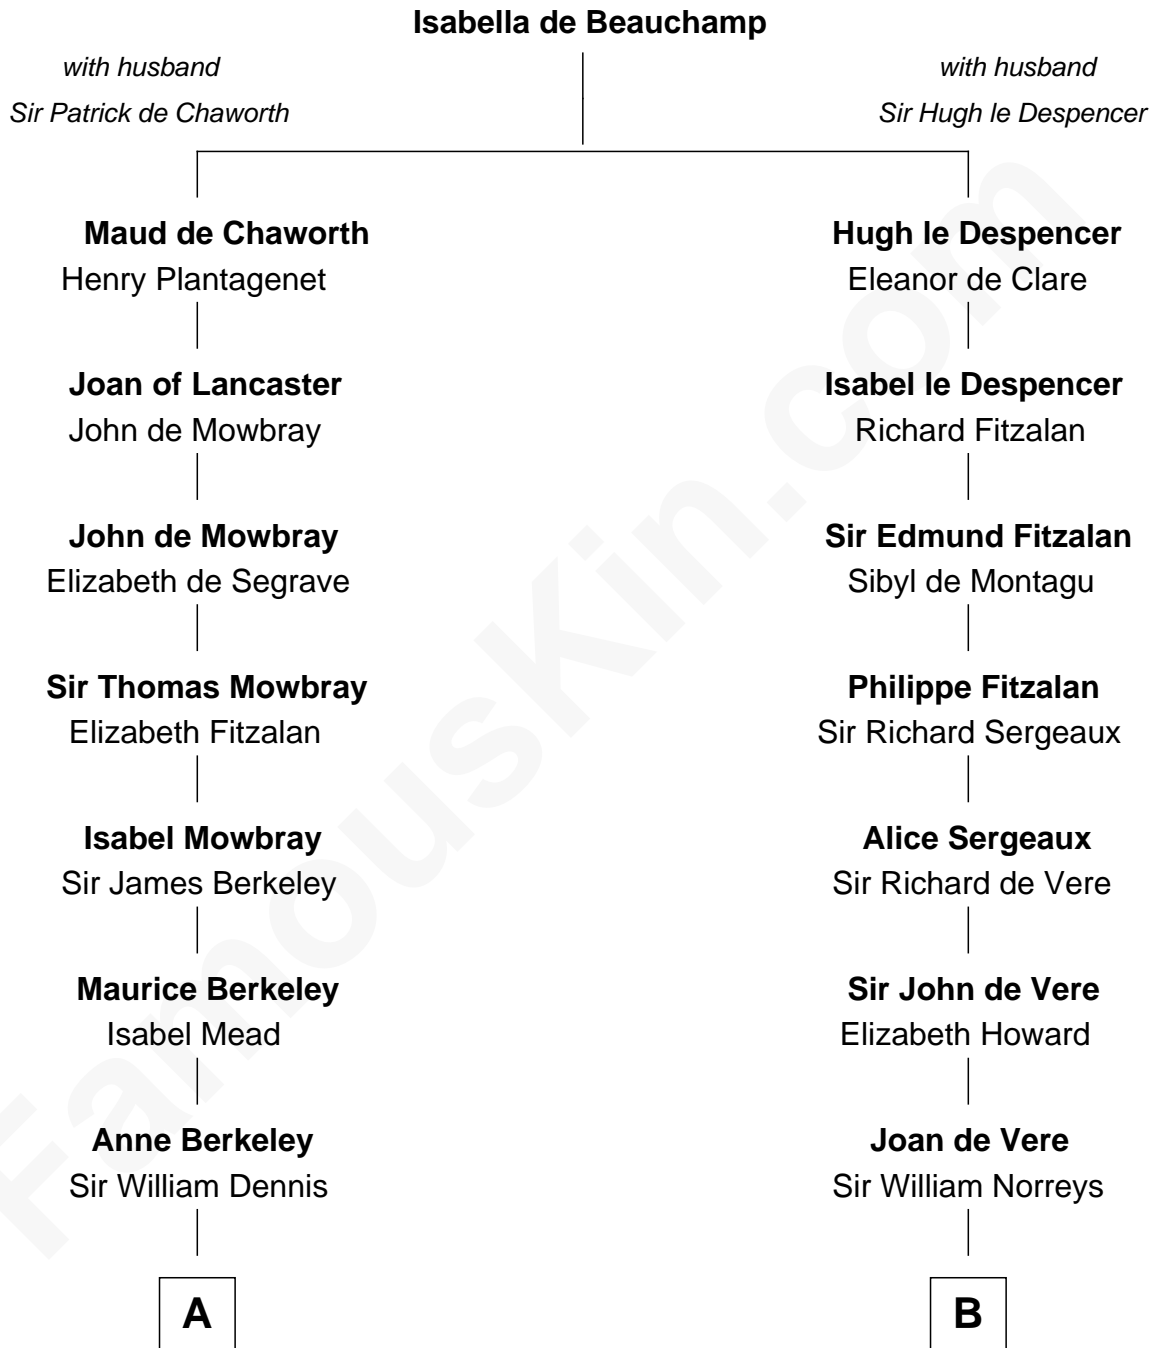

# FamousKin.com Relationship Chart of

**Samuel Prescott**

*Completed Paul Revere's Midnight Ride*

16th cousin of

**Samuel Howard**

*Boston Tea Party Participant*

**A**

**Isabel Dennis**  
Sir John Berkeley

**Sir Richard Berkeley**  
Elizabeth Jermy

**Mary Berkeley**  
Sir John Hungerford

**Bridget Hungerford**  
Sir William Lisle

**John Lisle**  
Alice Beckenshaw

**Alice Lisle**  
John Hoar

**Elizabeth Hoar**  
Jonathan Prescott

**Dr. Jonathan Prescott**  
Rebecca Bulkeley

**Dr. Abel Prescott**  
Abigail Brigham

**Samuel Prescott**

*Completed Paul Revere's Ride*

**B**

**Margaret Norreys**  
Gilbert Bullock

**Thomas Bullock**  
Alice Kingsmill