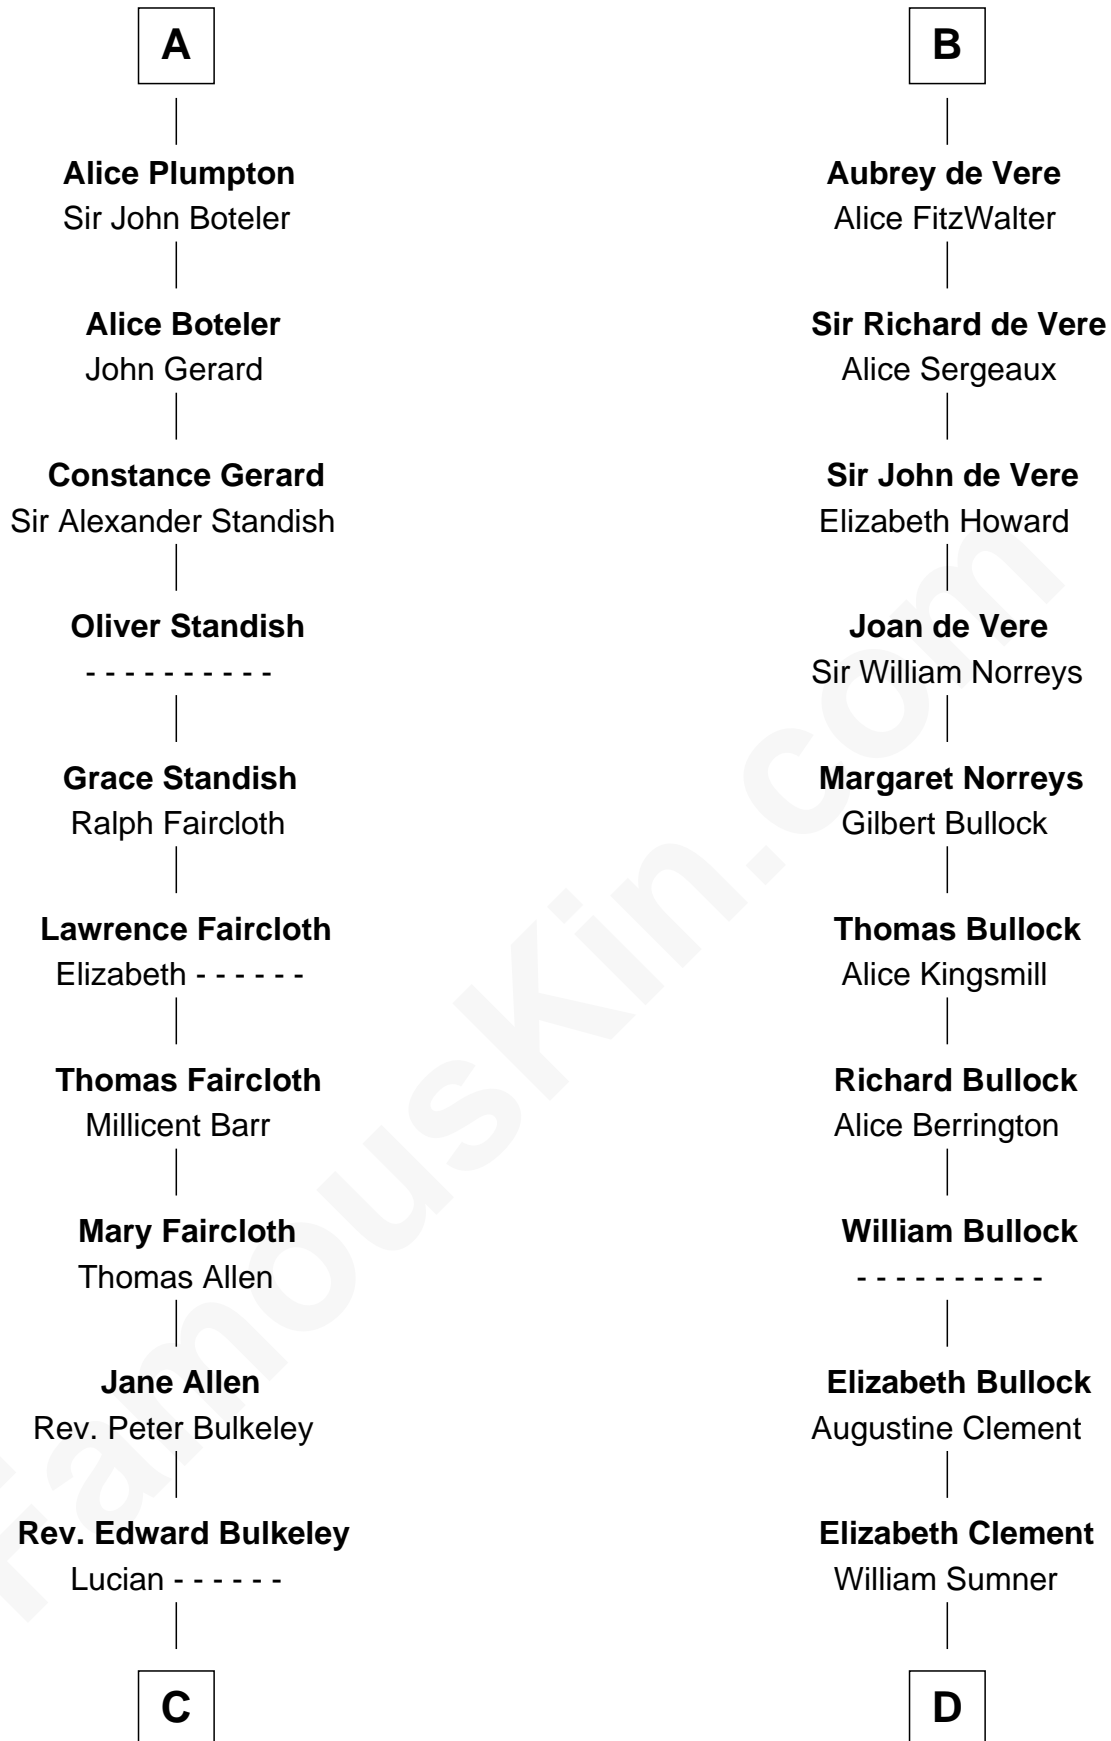

FamousKin.com Relationship Chart of

Samuel Prescott

Completed Paul Revere's Midnight Ride

20th cousin of

Samuel Howard

Boston Tea Party Participant

C

Peter Bulkeley
Rebecca Wheeler

Rebecca Bulkeley
Dr. Jonathan Prescott

Dr. Abel Prescott
Abigail Brigham

Samuel Prescott
Completed Paul Revere's Ride

D

Hannah Sumner
John Goffe

William Goffe
Abigail Richardson

Martha Goffe
Ebenezer Howard

Samuel Howard
Boston Tea Party Participant

FamousKin.com