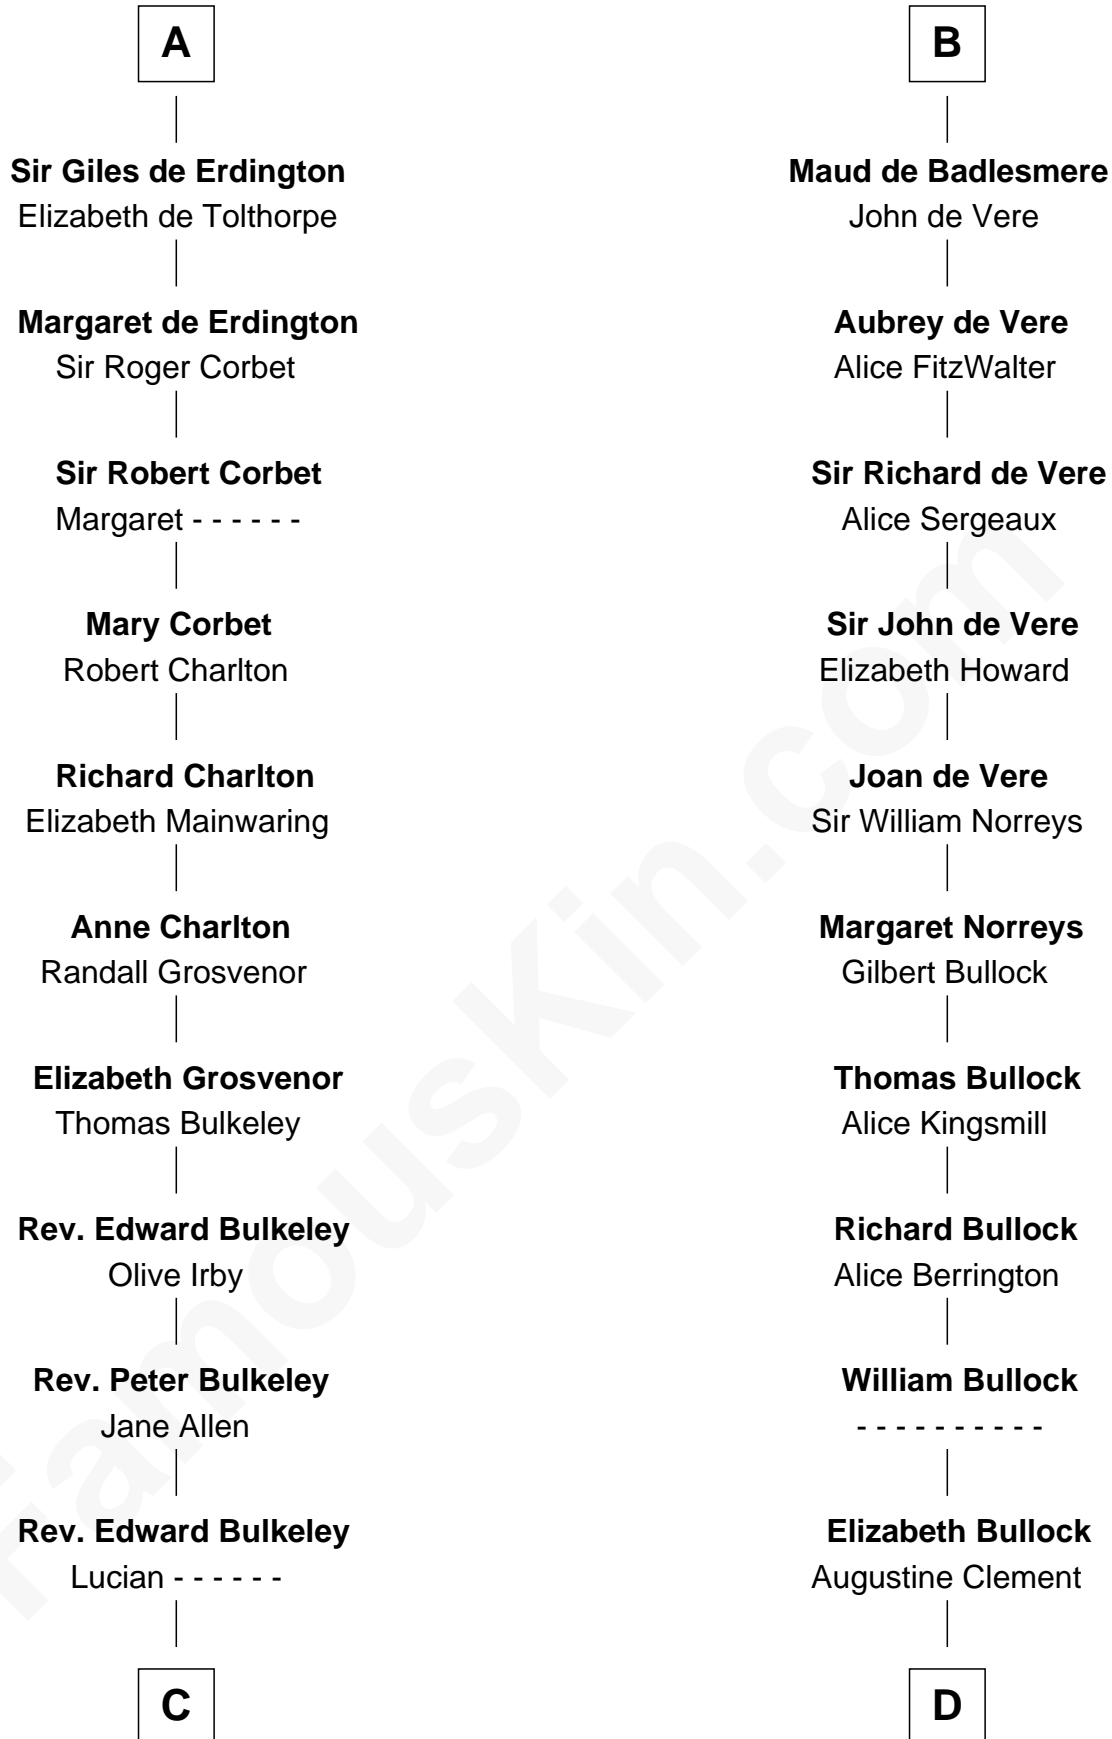

FamousKin.com

Relationship Chart of

Samuel Prescott

Completed Paul Revere's Midnight Ride

20th cousin 1 time removed of

Samuel Howard

Boston Tea Party Participant

C

Peter Bulkeley
Rebecca Wheeler

Rebecca Bulkeley
Dr. Jonathan Prescott

Dr. Abel Prescott
Abigail Brigham

Samuel Prescott
Completed Paul Revere's Ride

D

Elizabeth Clement
William Sumner

Hannah Sumner
John Goffe