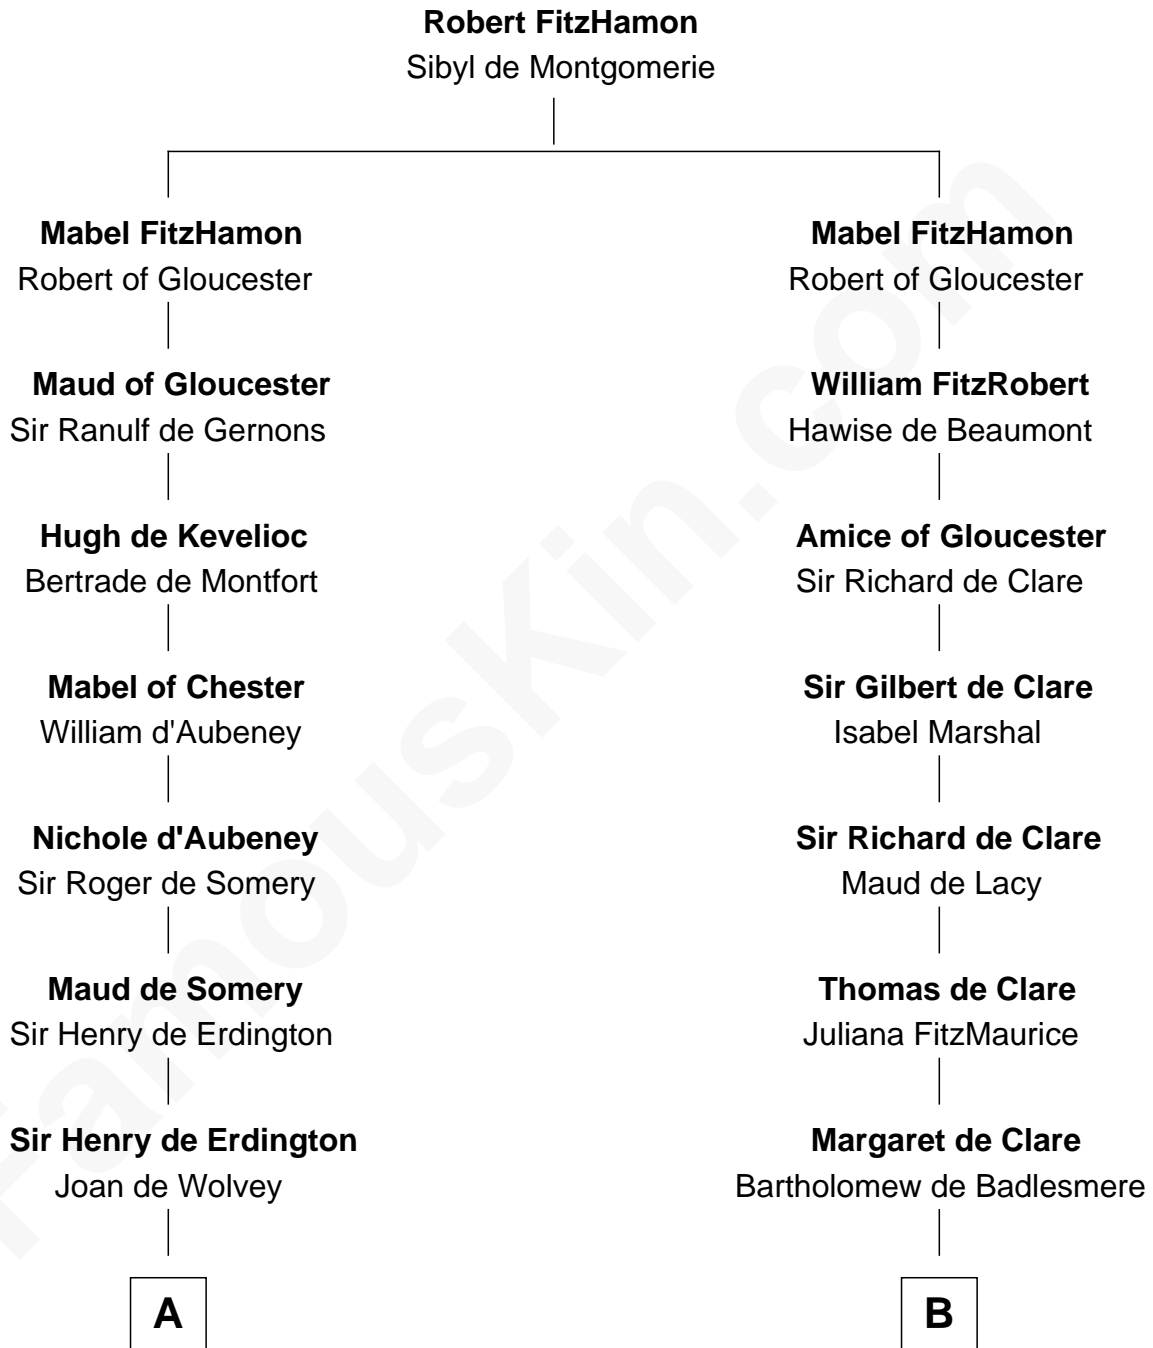

FamousKin.com

Relationship Chart of

Samuel Prescott

Completed Paul Revere's Midnight Ride

20th cousin 1 time removed of

Samuel Howard

Boston Tea Party Participant

C

Peter Bulkeley
Rebecca Wheeler

Rebecca Bulkeley
Dr. Jonathan Prescott

Dr. Abel Prescott
Abigail Brigham

Samuel Prescott
Completed Paul Revere's Ride

D

Elizabeth Clement
William Sumner

Hannah Sumner
John Goffe