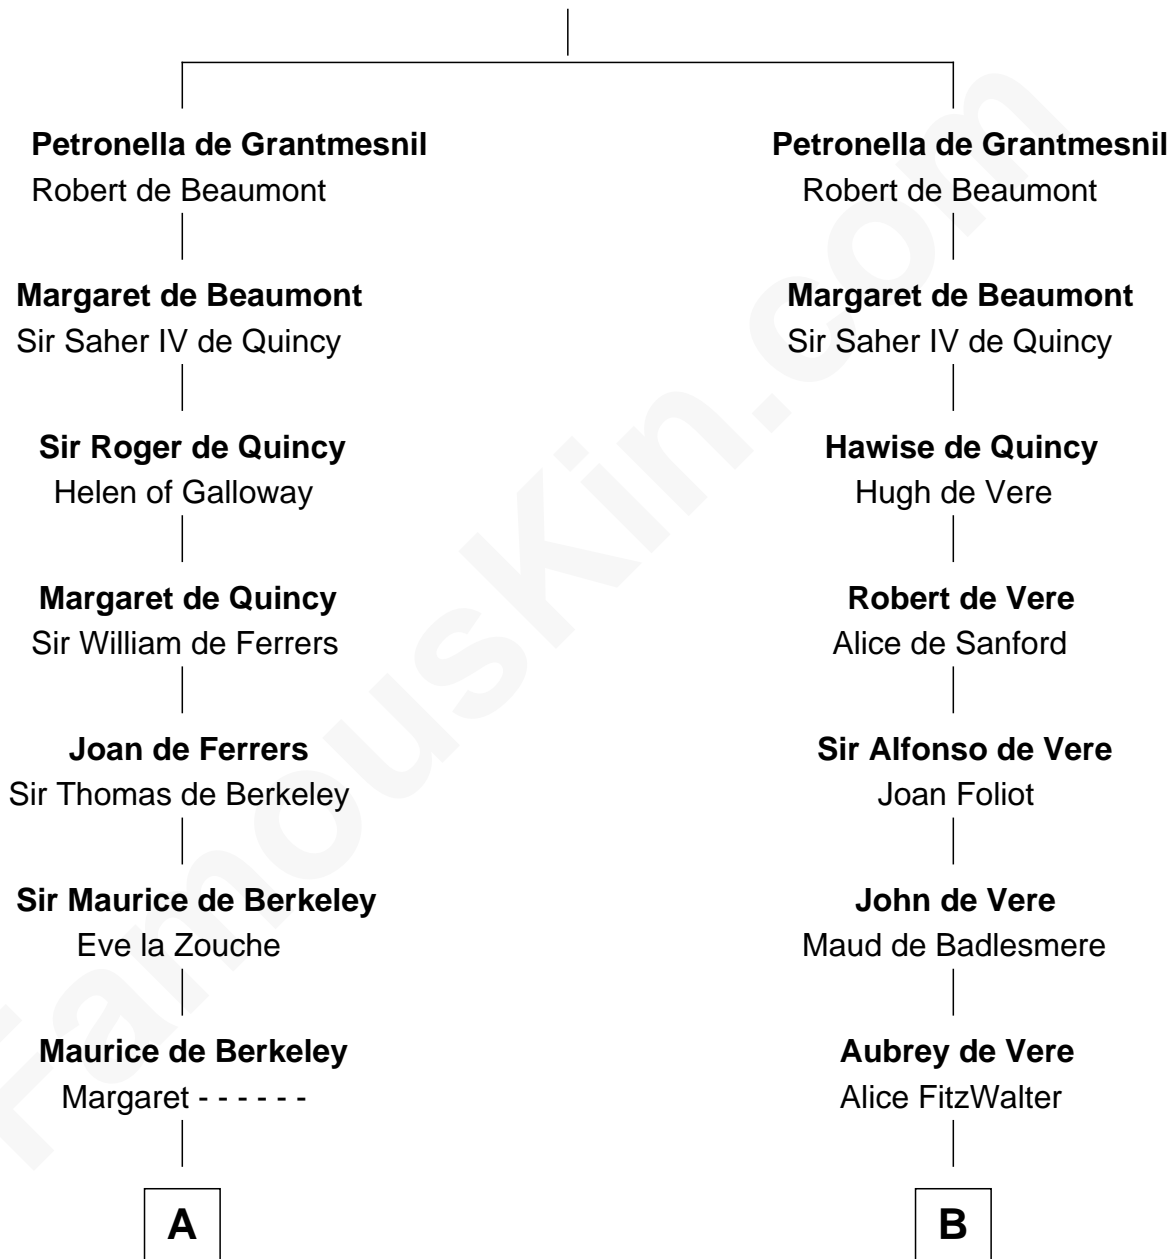

## Relationship Chart of

### Samuel Prescott

*Completed Paul Revere's Midnight Ride*

19th cousin 2 times removed of

### Samuel Howard

*Boston Tea Party Participant*

Hugh de Grantmesnil

-----

**C**

**Alice Lisle**  
John Hoar

**Elizabeth Hoar**  
Jonathan Prescott

**Dr. Jonathan Prescott**  
Rebecca Bulkeley

**Dr. Abel Prescott**  
Abigail Brigham

**Samuel Prescott**  
*Completed Paul Revere's Ride*

**D**

**William Goffe**  
Abigail Richardson

**Martha Goffe**  
Ebenezer Howard

**Samuel Howard**  
*Boston Tea Party Participant*