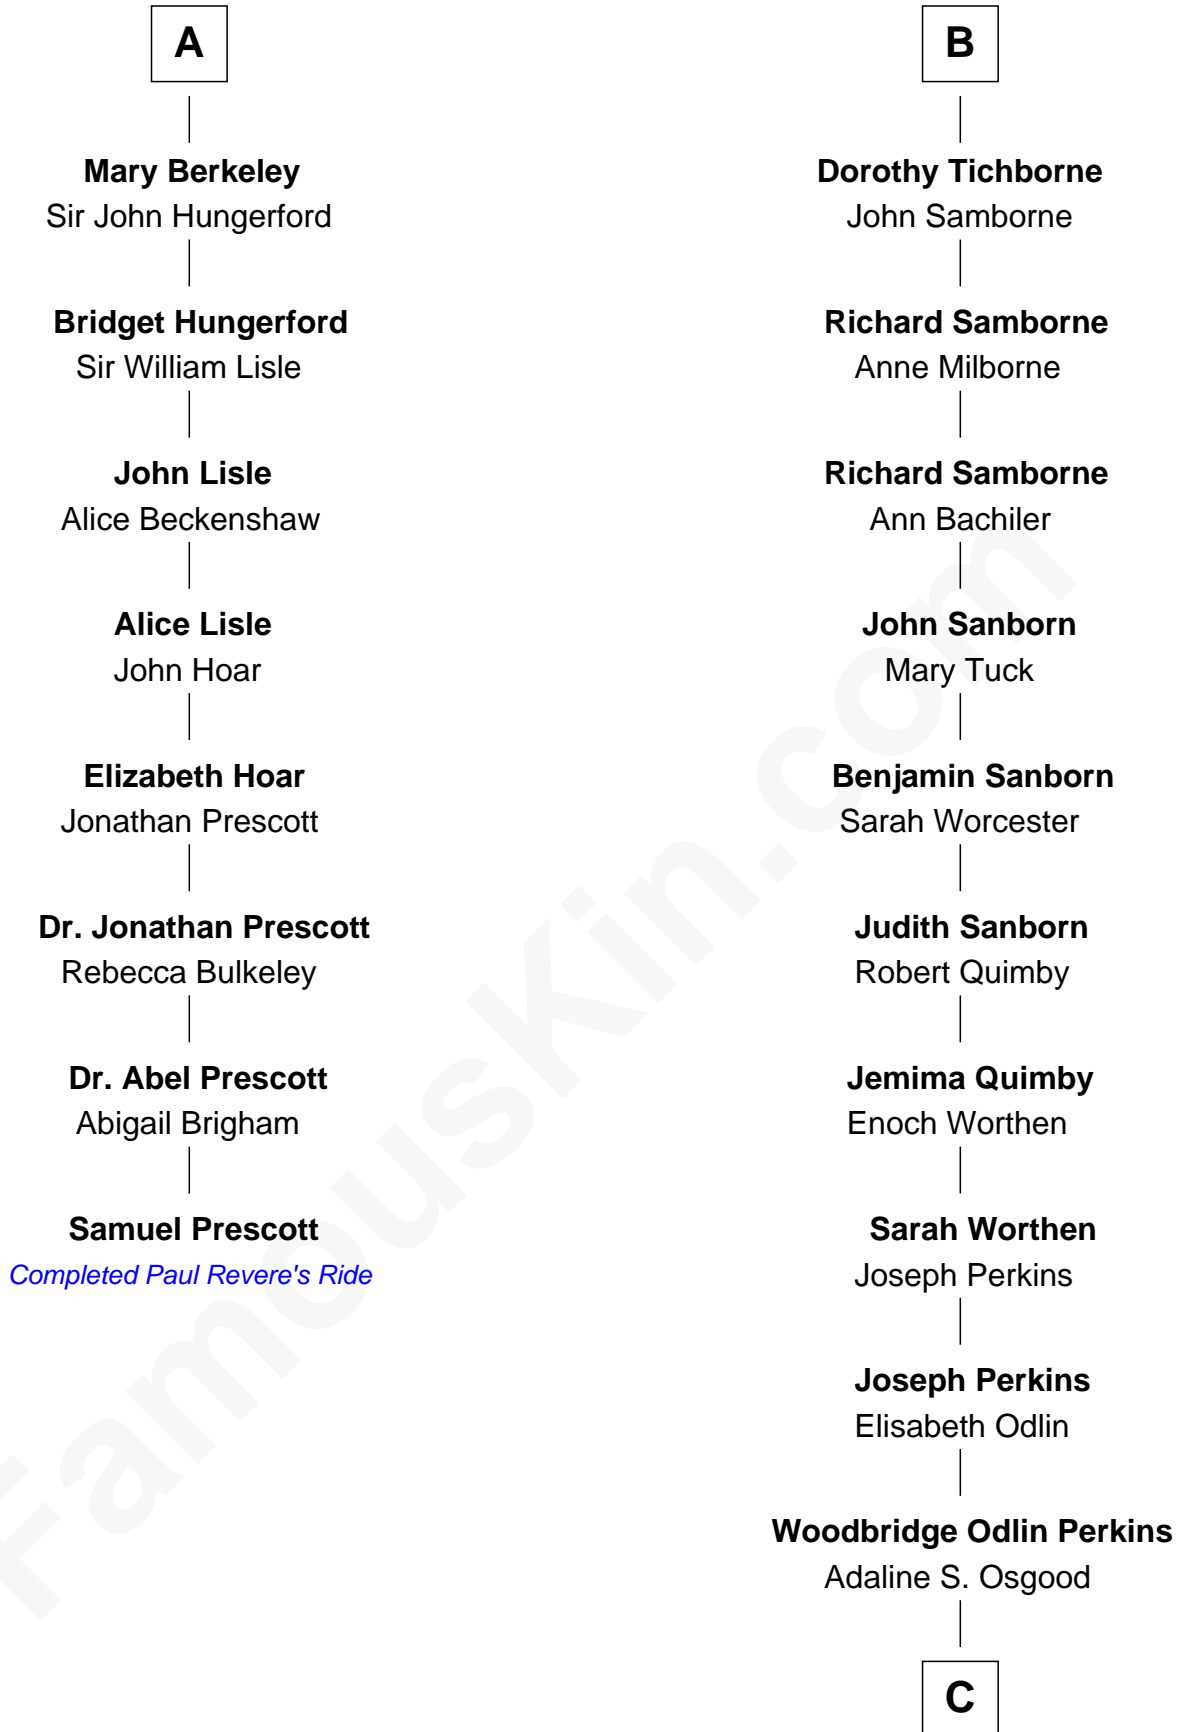

FamousKin.com

Relationship Chart of

Samuel Prescott

Completed Paul Revere's Midnight Ride

14th cousin 6 times removed of

Richard Hatch

TV and Movie Actor

C

Bertha Adeline Perkins

Lieutus Moody Rogers

Leah Perkins Rogers

Charles Wesley Hatch

John Raymond Hatch

Elizabeth White

Richard Hatch

TV and Movie Actor