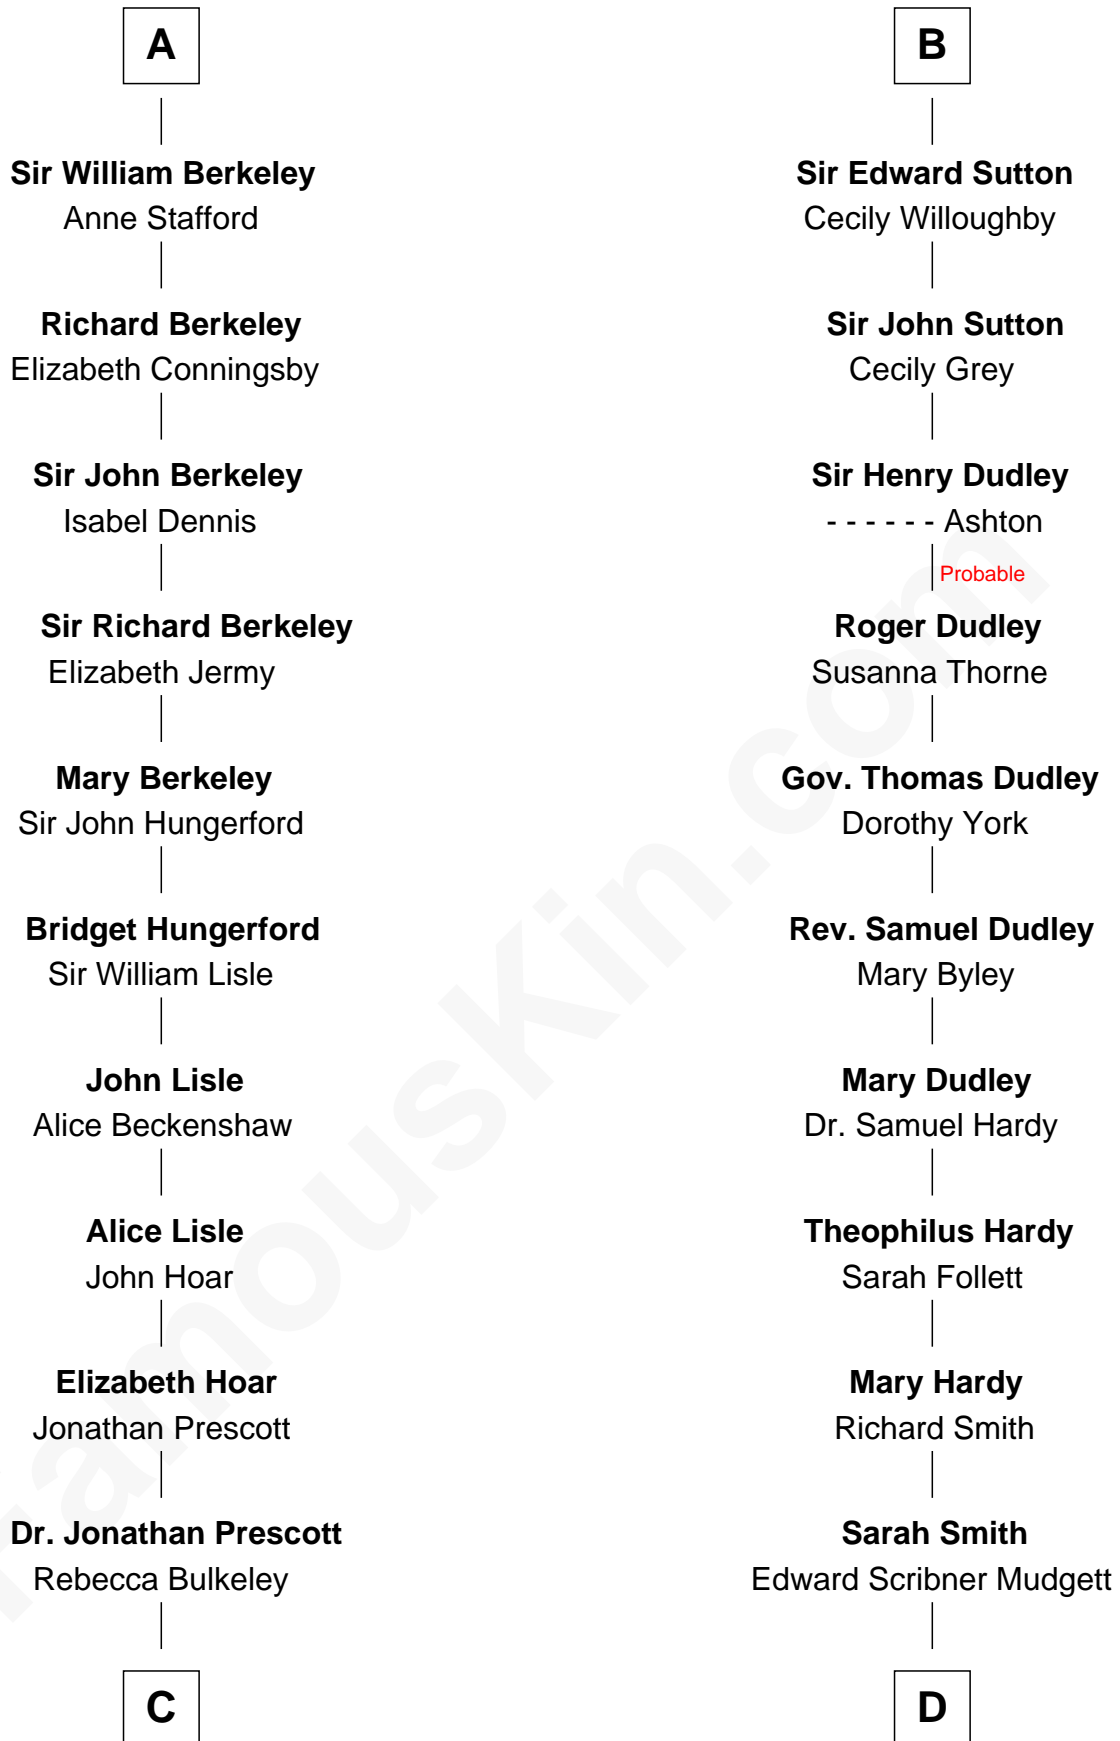

### Samuel Prescott

*Completed Paul Revere's Midnight Ride*

18th cousin 2 times removed of

### Dr. H. H. Holmes

*Serial Killer aka "Devil in the White City"*

**Sir Richard FitzRoy**

Rose de Dover

**C**

**Dr. Abel Prescott**

Abigail Brigham

**Samuel Prescott**

*Completed Paul Revere's Ride*

**D**

**Samuel Mudgett**

Mary Morrill

**Scribner Mudgett**

Nancy Prescott

**Levi Horton Mudgett**

Theodate Page Price