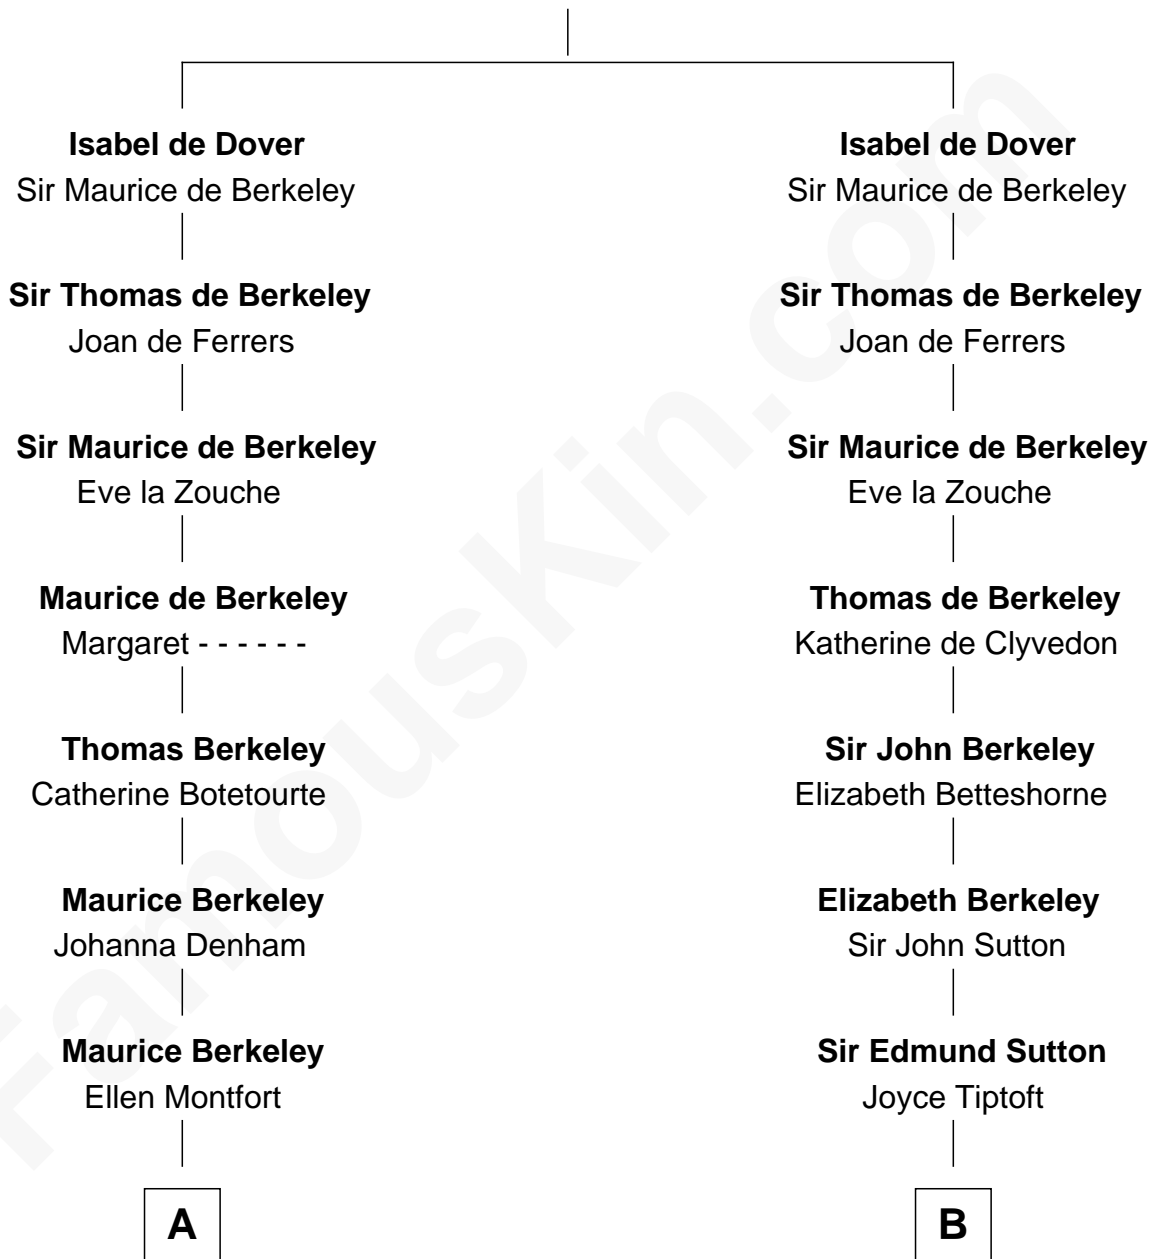

## Relationship Chart of

### Samuel Prescott

*Completed Paul Revere's Midnight Ride*

18th cousin 2 times removed of

### Dr. H. H. Holmes

*Serial Killer aka "Devil in the White City"*

**Sir Richard FitzRoy**

Rose de Dover

**C**

**Dr. Abel Prescott**

Abigail Brigham

**Samuel Prescott**