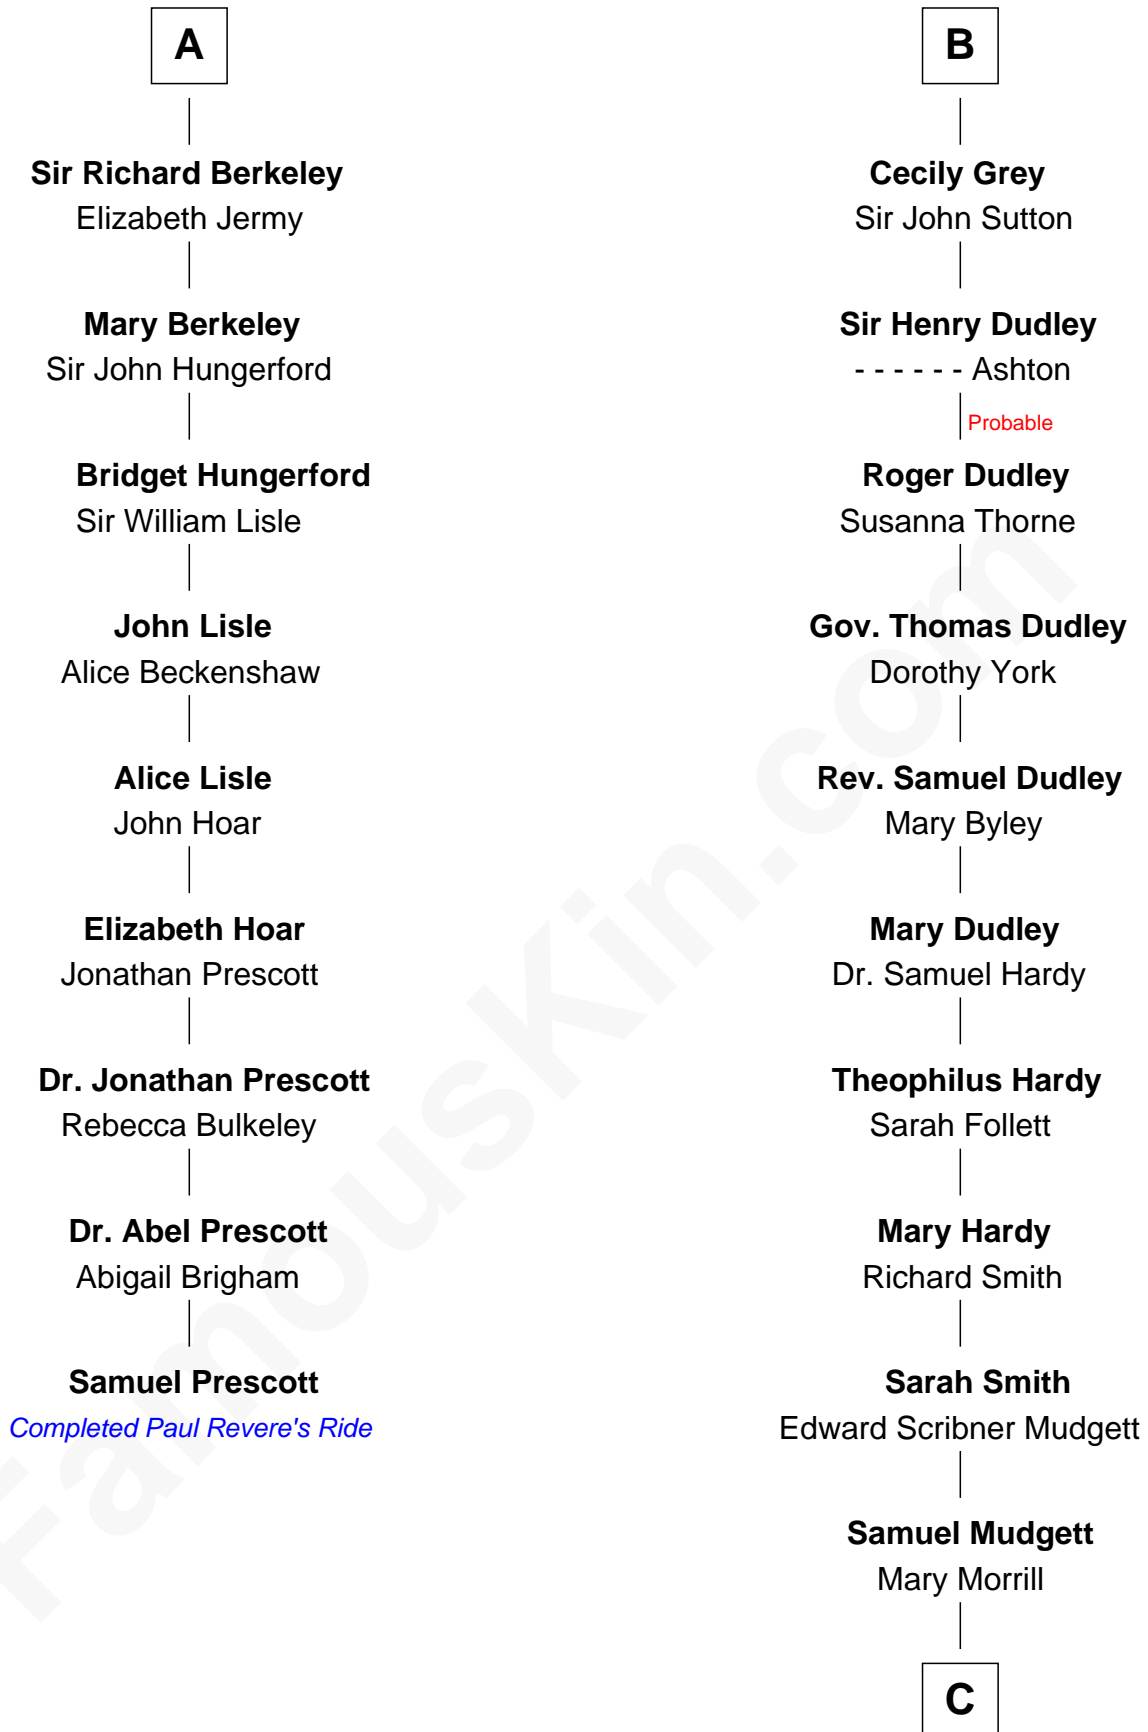

FamousKin.com

Relationship Chart of

Samuel Prescott

Completed Paul Revere's Midnight Ride

15th cousin 4 times removed of

Dr. H. H. Holmes

Serial Killer aka "Devil in the White City"

Bartholomew de Badlesmere

Margery de Badlesmere

Sir William de Ros

Thomas de Ros

Beatrice de Stafford

Margaret de Ros

Sir Reynold Grey

Margaret Grey

Sir William Bonville

William Bonville

Elizabeth Harington

William Bonville

Katherine Neville

Cecily Bonville

Thomas Grey

B

C

—
Scribner Mudgett

Nancy Prescott

—
Levi Horton Mudgett

Theodate Page Price

—
Dr. H. H. Holmes

Serial Killer Dr. H. H. Holmes

FamousKin.com