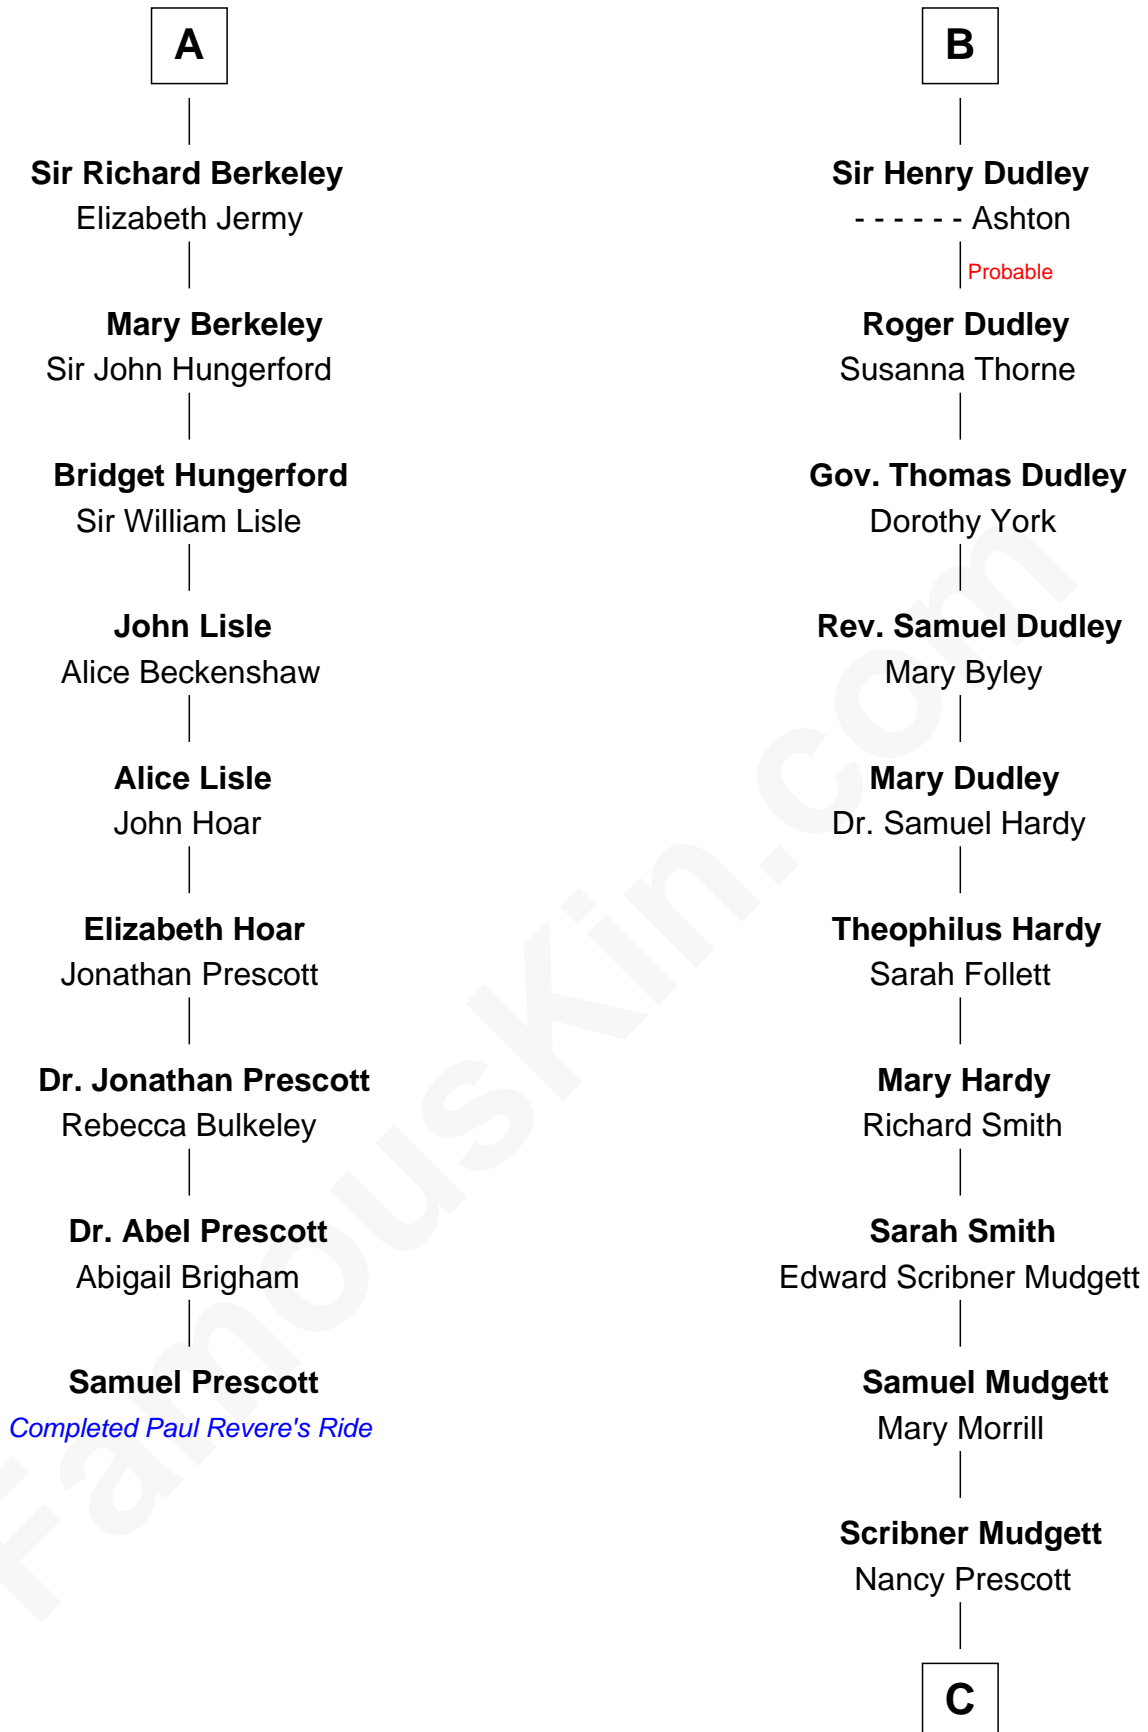

FamousKin.com

Relationship Chart of

Samuel Prescott

Completed Paul Revere's Midnight Ride

15th cousin 3 times removed of

Dr. H. H. Holmes

Serial Killer aka "Devil in the White City"

Ralph de Stafford

A

Beatrice de Stafford

Thomas de Ros

Margaret de Ros

Sir Reynold Grey

Margaret Grey

Sir William Bonville

William Bonville

Elizabeth Harington

William Bonville

Katherine Neville

Cecily Bonville

Thomas Grey

Cecily Grey

Sir John Sutton

B

C

Levi Horton Mudgett
Theodate Page Price

Dr. H. H. Holmes
Serial Killer Dr. H. H. Holmes

FamousKin.com