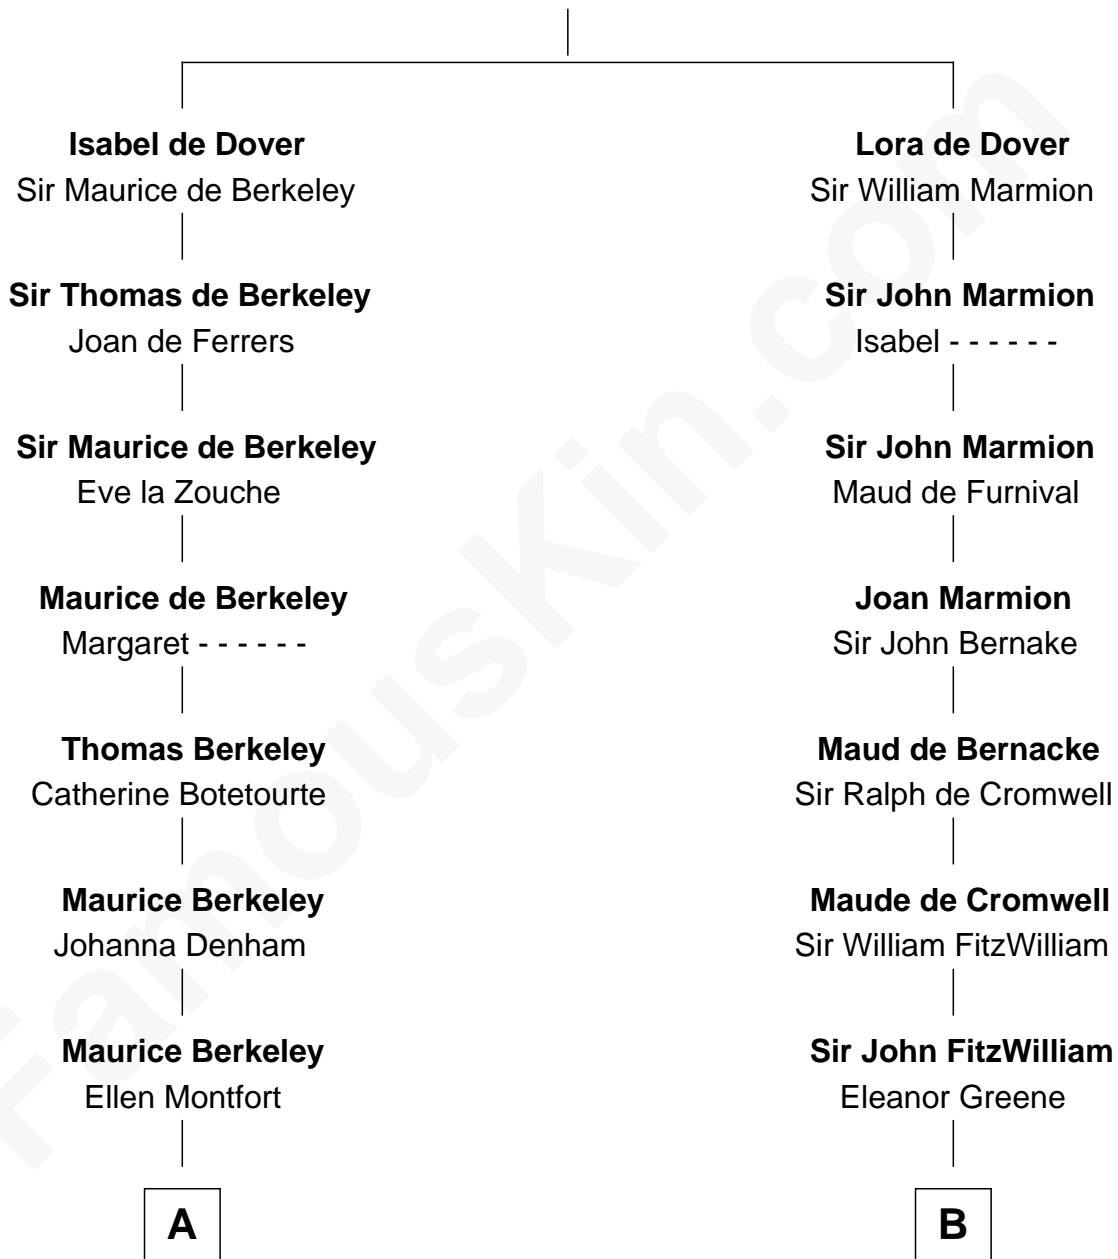

FamousKin.com

Relationship Chart of

Samuel Prescott

Completed Paul Revere's Midnight Ride

18th cousin 3 times removed of

Franklin D. Roosevelt

32nd U.S. President

Sir Richard FitzRoy

Rose de Dover

C

Dr. Abel Prescott

Abigail Brigham

Samuel Prescott

Completed Paul Revere's Ride

D

Rebecca Smith

John Aspinwall

John Aspinwall

Susan Howland

Mary Rebecca Aspinwall

Isaac Daniel Roosevelt

James Roosevelt

Sara Delano

Franklin D. Roosevelt