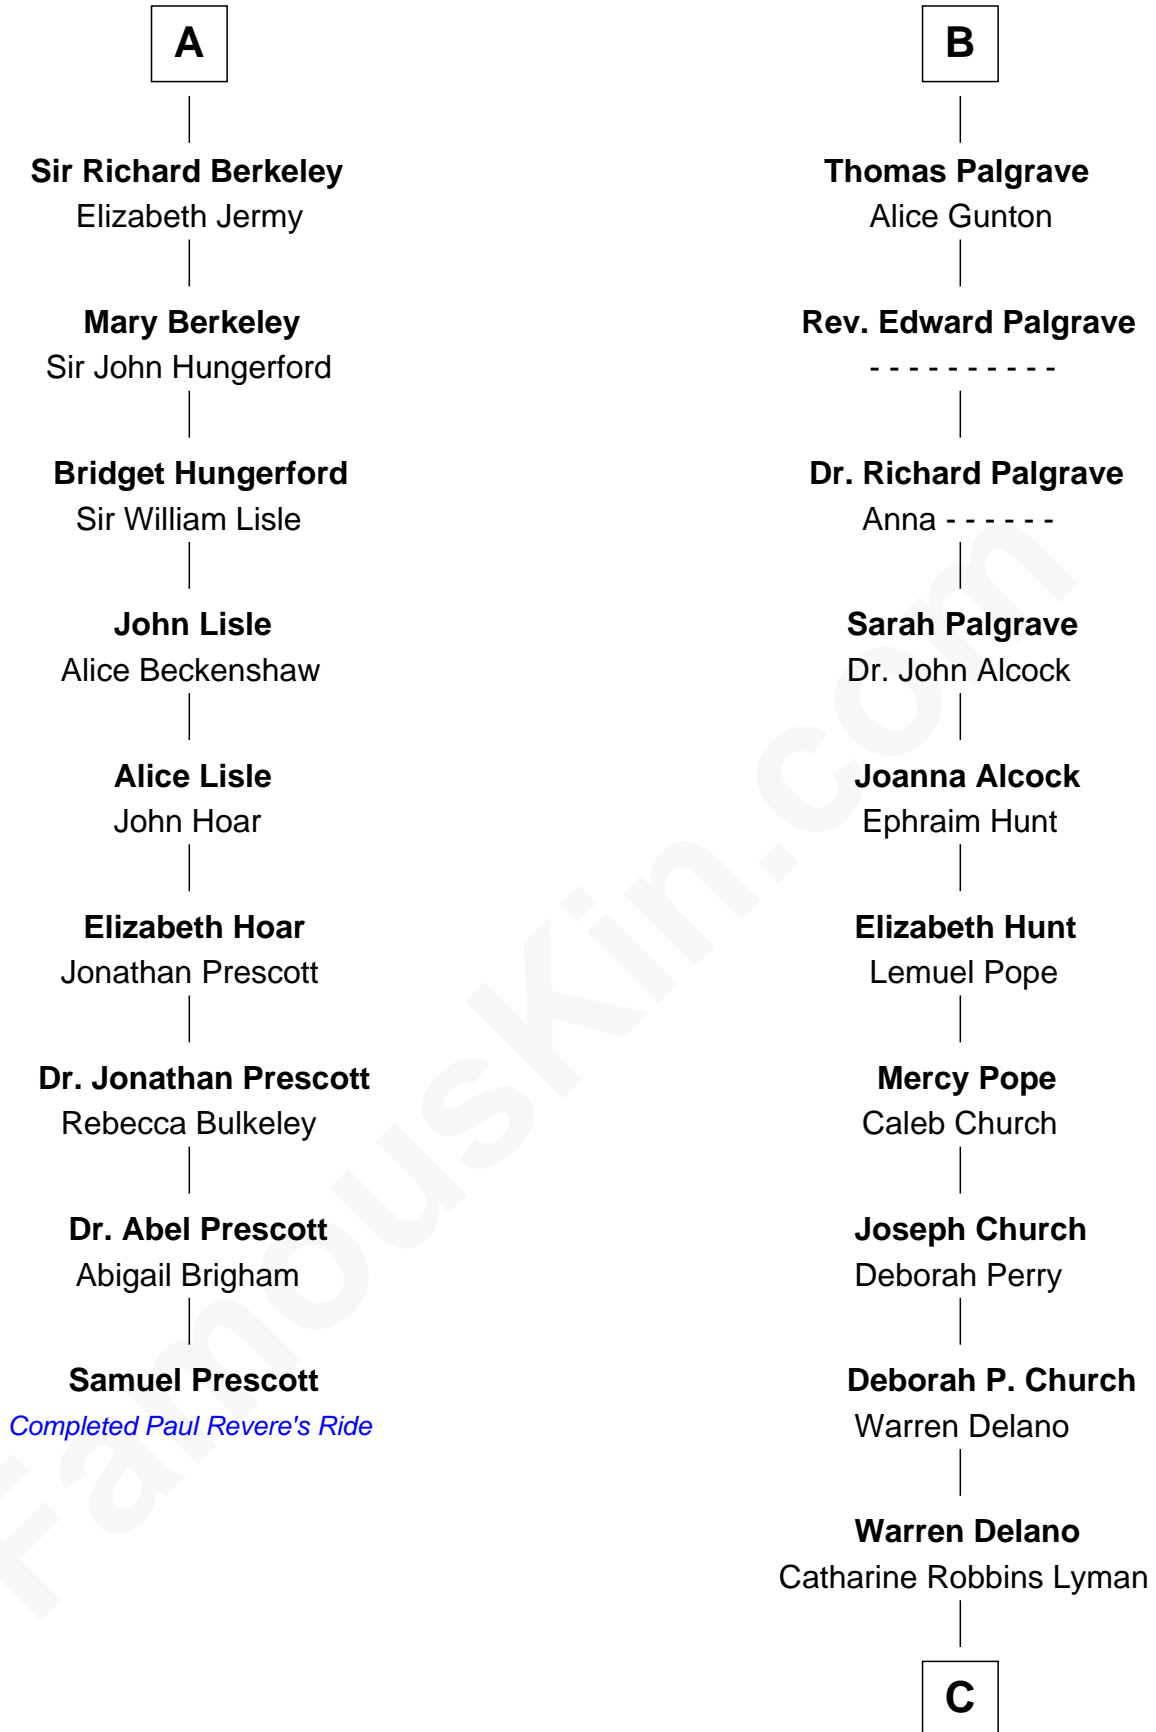

FamousKin.com

Relationship Chart of

Samuel Prescott

Completed Paul Revere's Midnight Ride

15th cousin 3 times removed of

Franklin D. Roosevelt

32nd U.S. President

Henry Plantagenet

Maud de Chaworth

C

Sara Delano
James Roosevelt

Franklin D. Roosevelt
32nd U.S. President

FamousKin.com