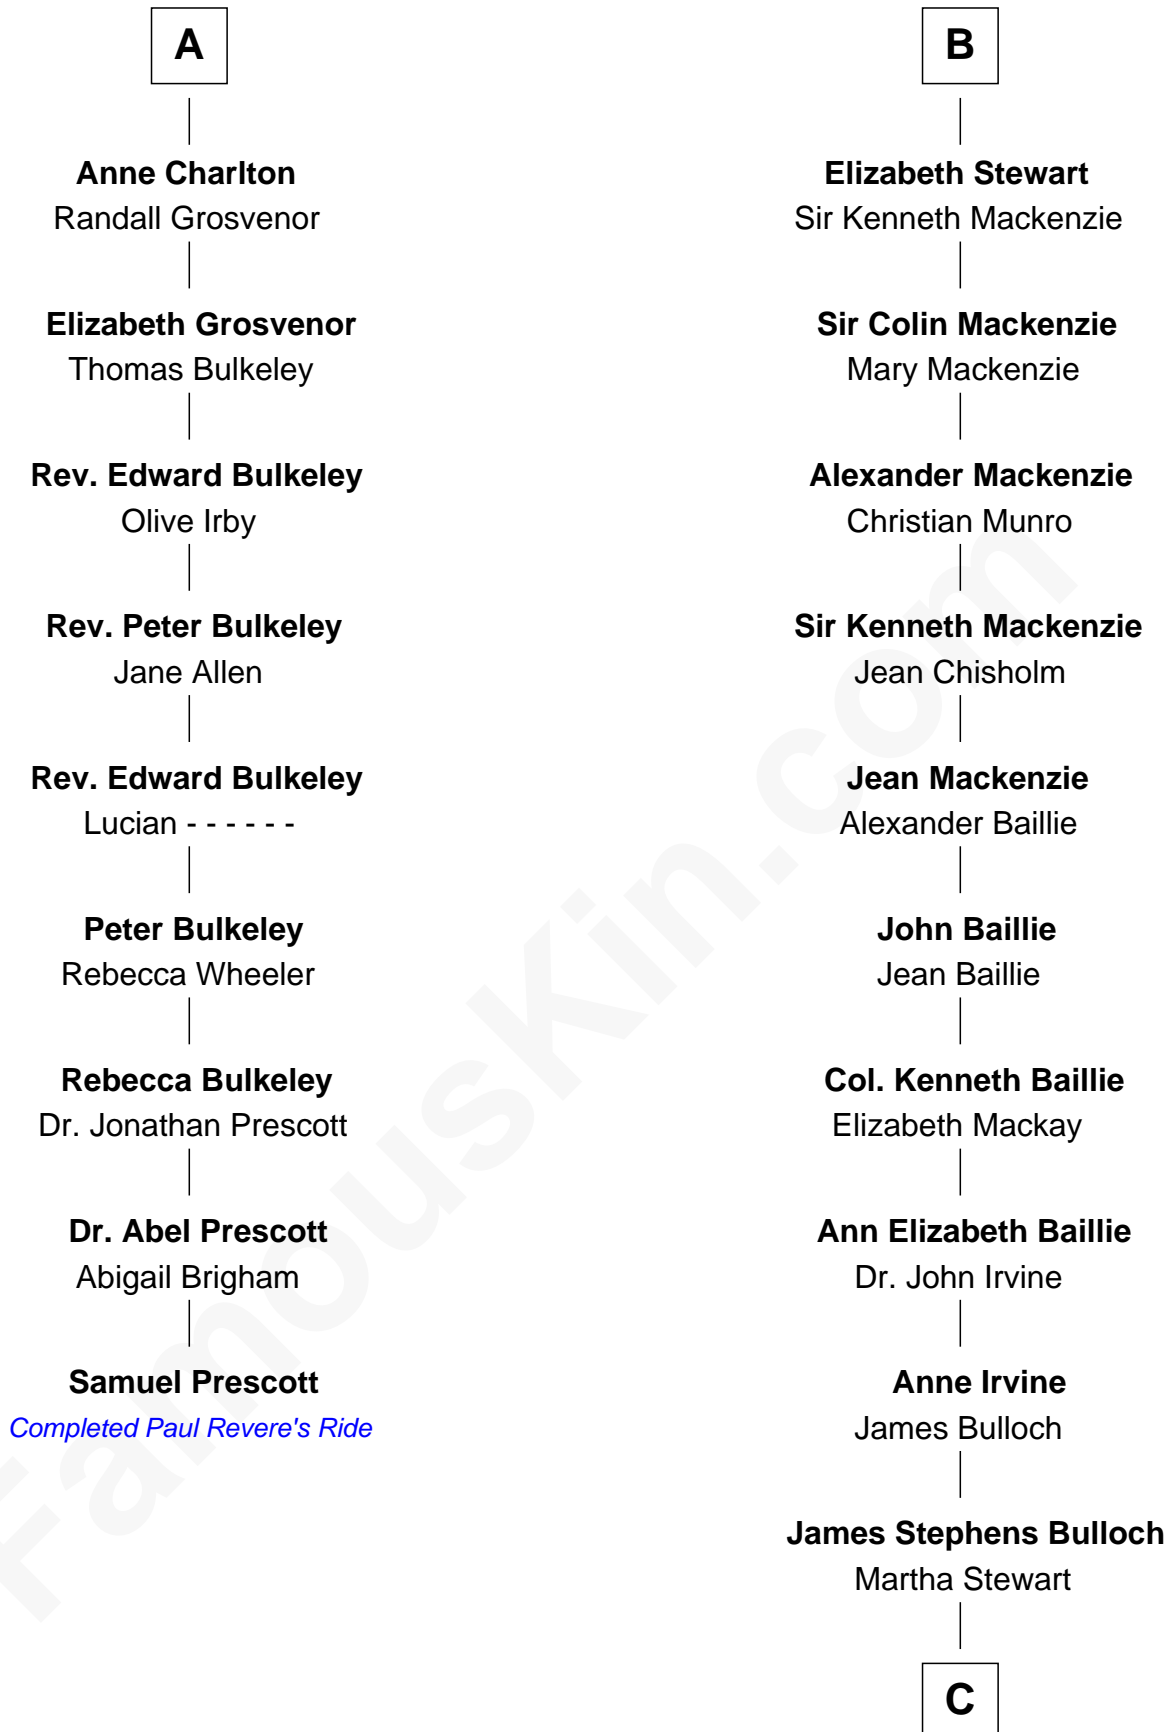

FamousKin.com

Relationship Chart of

Samuel Prescott

Completed Paul Revere's Midnight Ride

15th cousin 4 times removed of

Eleanor Roosevelt

First Lady of President Franklin D. Roosevelt

C

Martha Bulloch
Theodore Roosevelt

Elliott Roosevelt
Anna Rebecca Hall

Eleanor Roosevelt
First Lady of Franklin Roosevelt

FamousKin.com