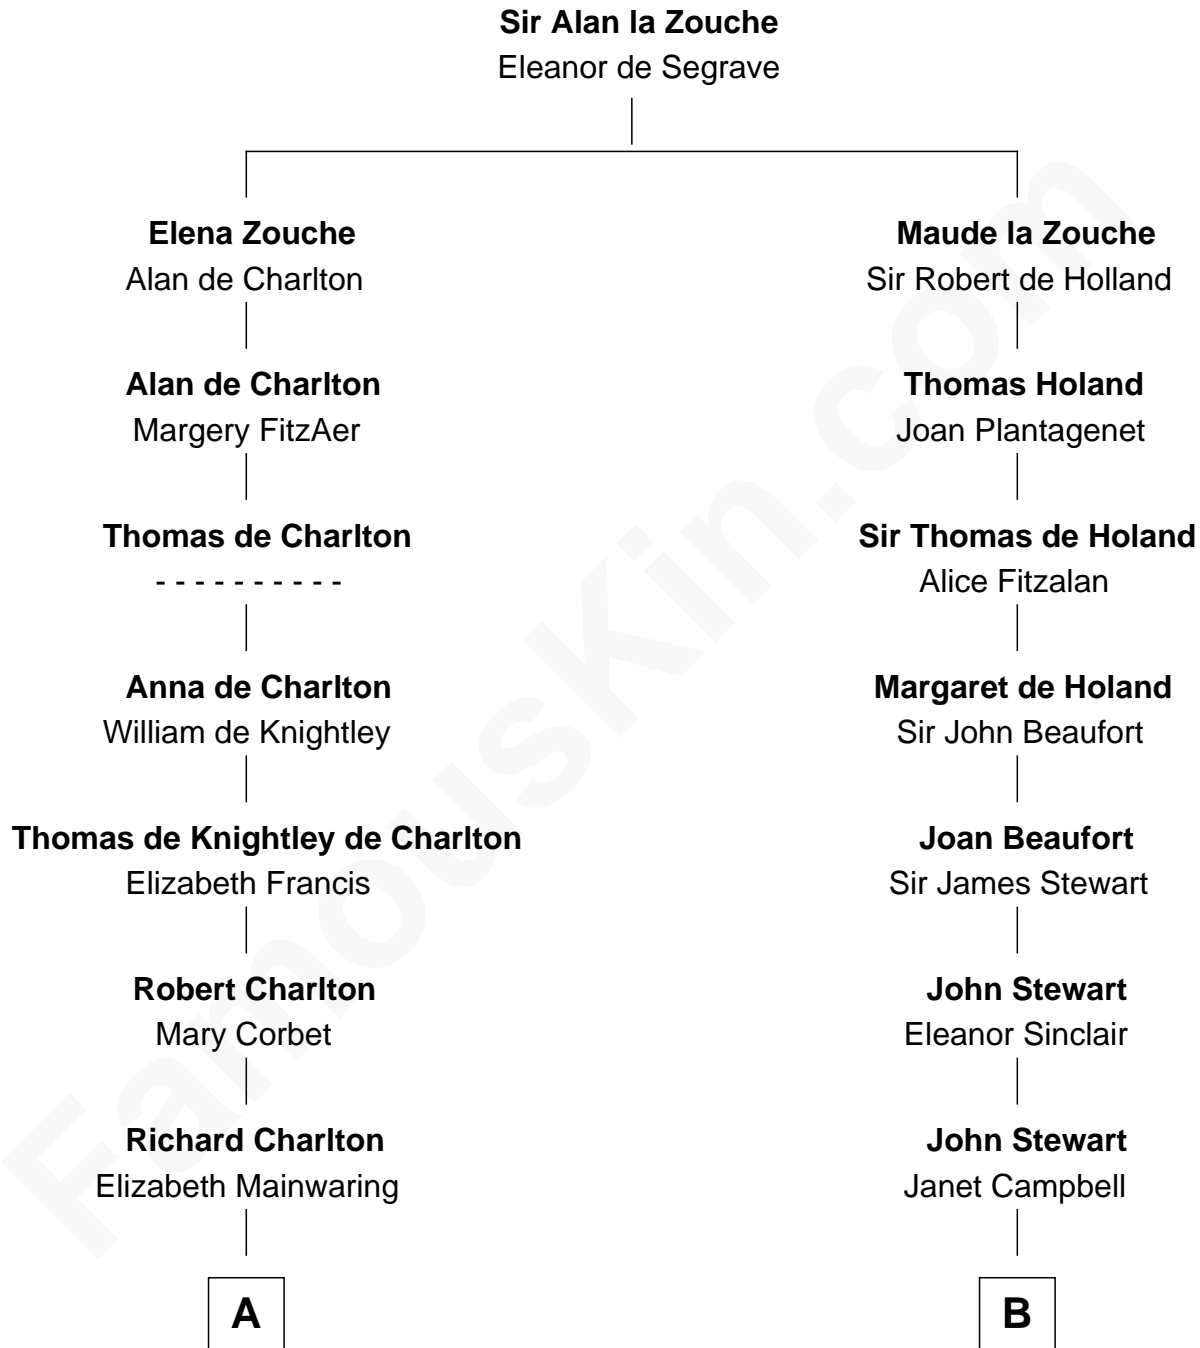

FamousKin.com

Relationship Chart of

Samuel Prescott

Completed Paul Revere's Midnight Ride

15th cousin 4 times removed of

Eleanor Roosevelt

First Lady of President Franklin D. Roosevelt

C

Martha Bulloch
Theodore Roosevelt

Elliott Roosevelt
Anna Rebecca Hall

Eleanor Roosevelt
First Lady of Franklin Roosevelt

FamousKin.com