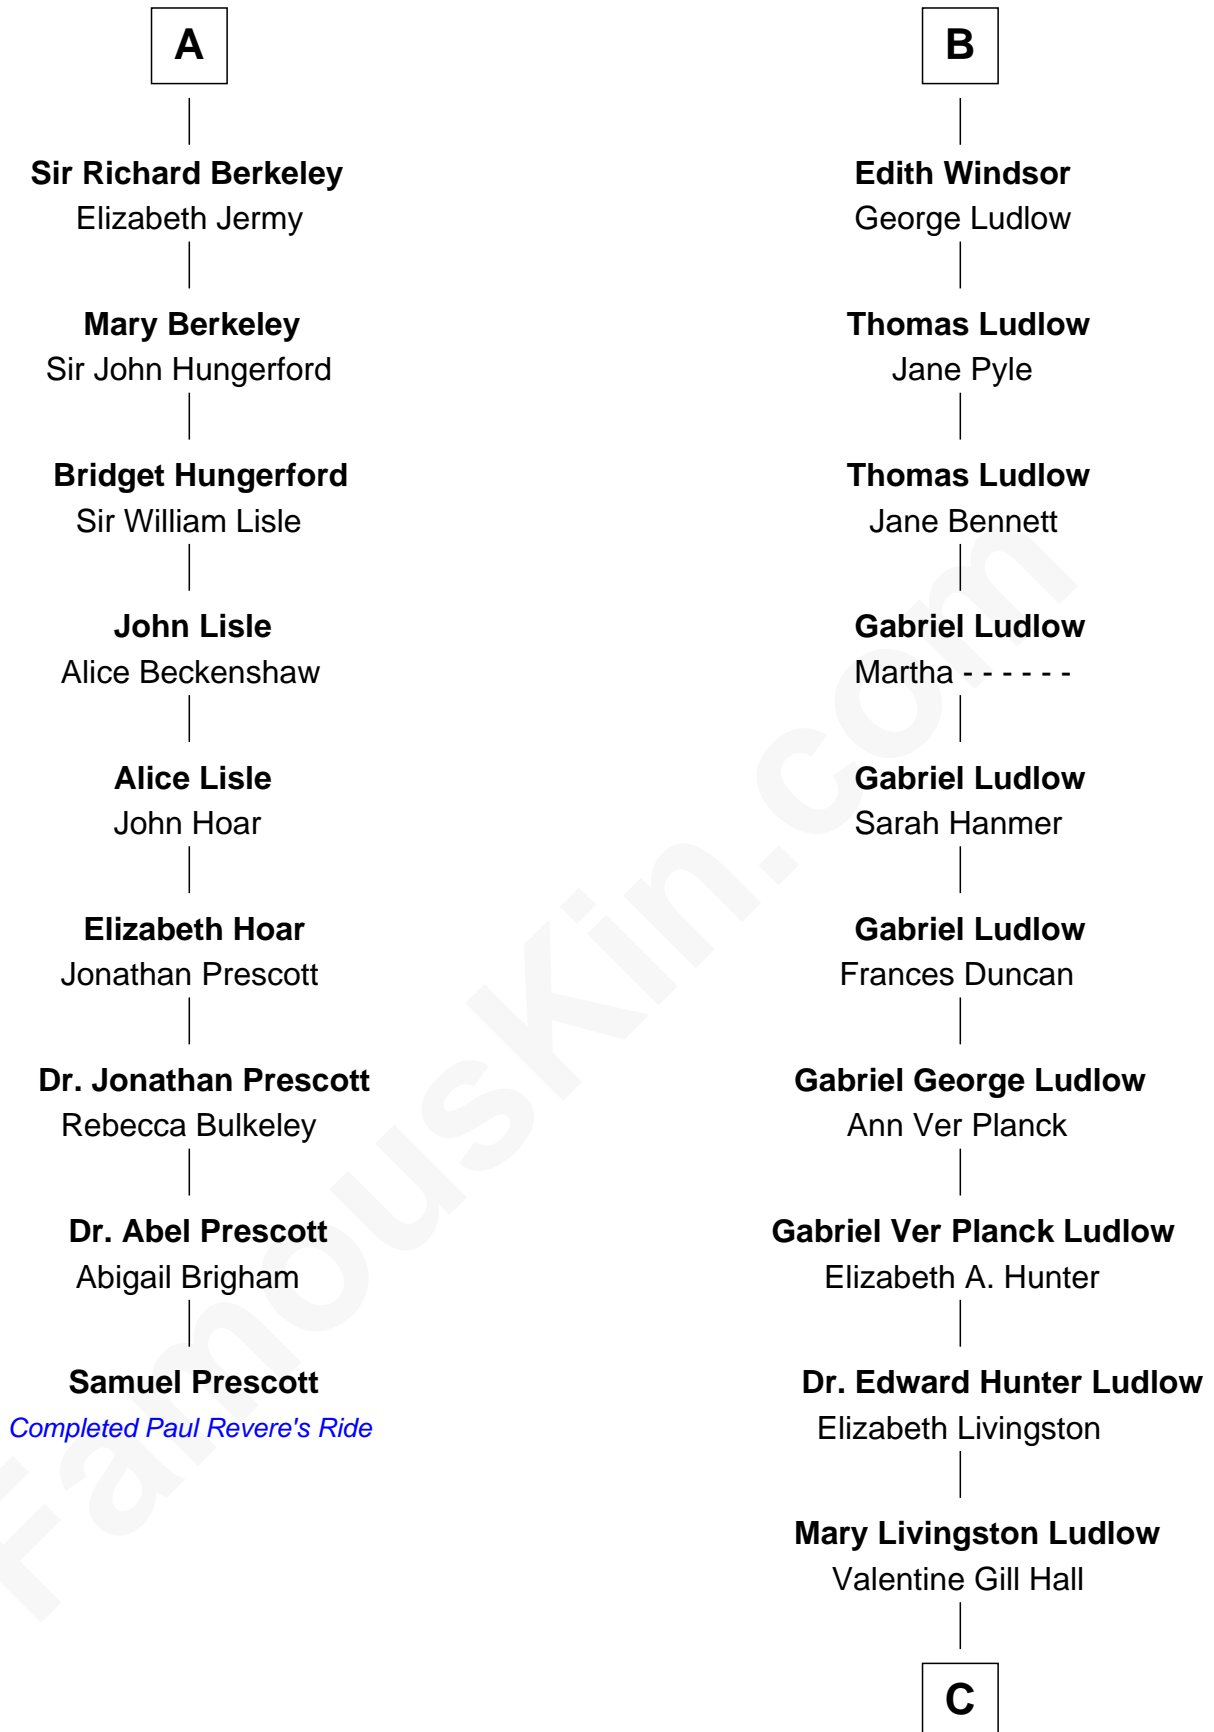

FamousKin.com

Relationship Chart of

Samuel Prescott

Completed Paul Revere's Midnight Ride

15th cousin 3 times removed of

Eleanor Roosevelt

First Lady of President Franklin D. Roosevelt

Humphrey de Bohun
Elizabeth Plantagenet

Sir William de Bohun
Elizabeth de Badlesmere

Elizabeth de Bohun
Sir Richard Fitzalan

Elizabeth Fitzalan
Sir Thomas Mowbray

Isabel Mowbray
Sir James Berkeley

Maurice Berkeley
Isabel Mead

Anne Berkeley
Sir William Dennis

Elizabeth Andrews
Sir Thomas de Windsor

Sir Andrews de Windsor
Elizabeth Blount

B

C

—
Anna Rebecca Hall

Elliott Roosevelt

—
Eleanor Roosevelt

First Lady of Franklin Roosevelt