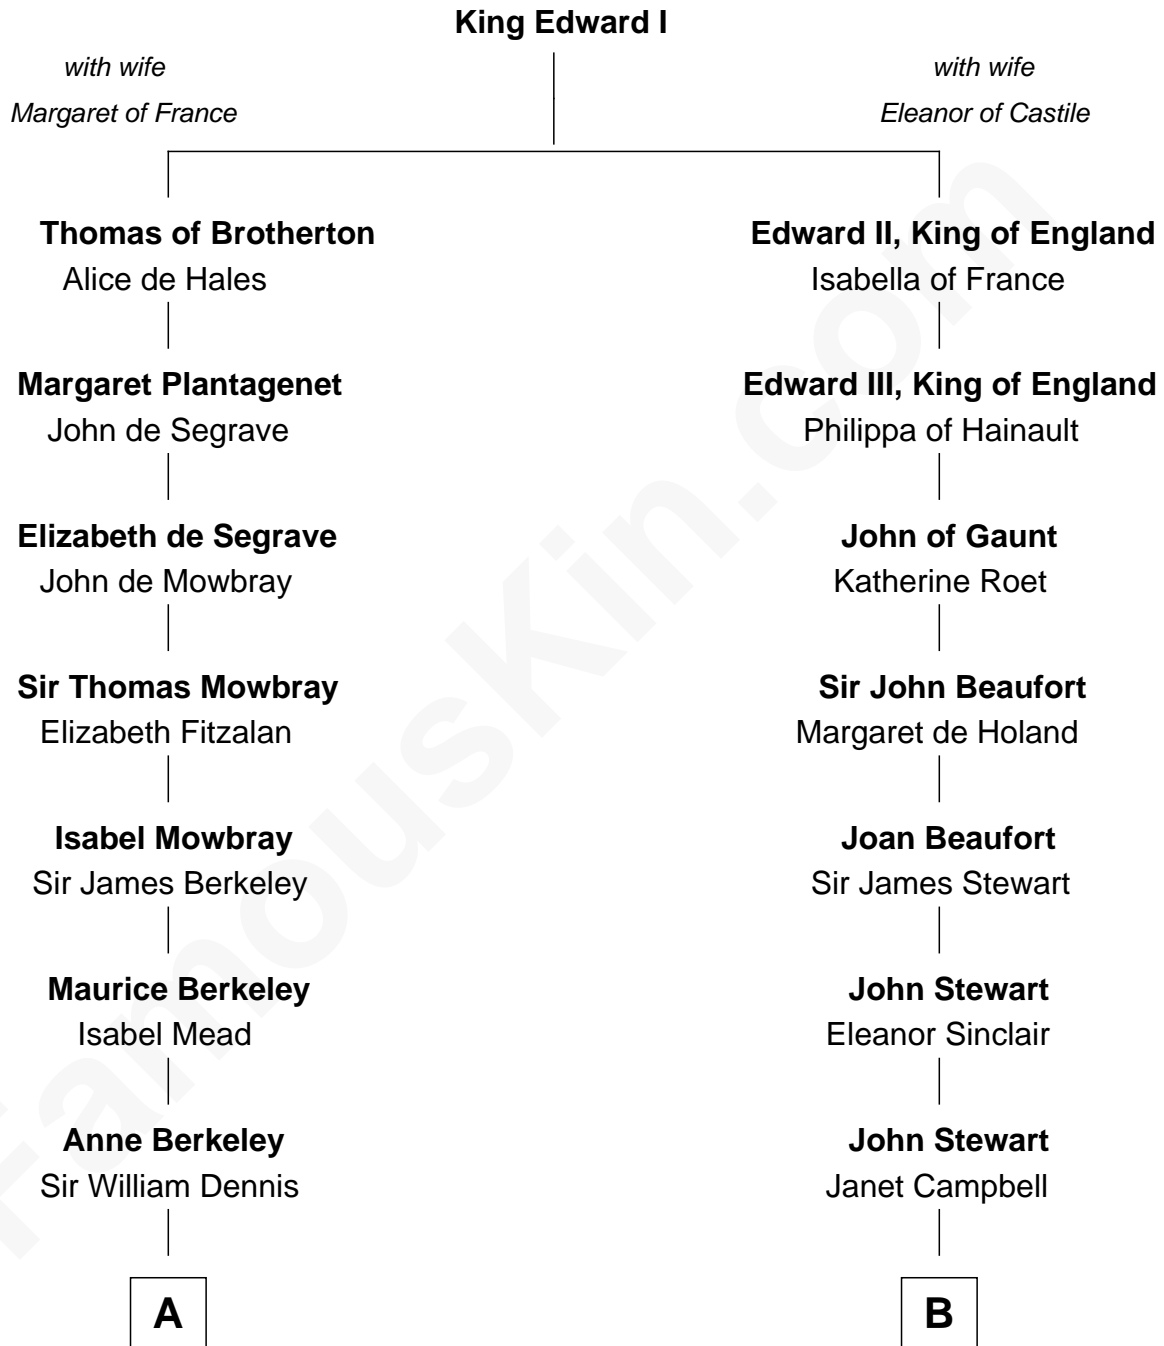

FamousKin.com

Relationship Chart of

Samuel Prescott

Completed Paul Revere's Midnight Ride

16th cousin 2 times removed of

Theodore Roosevelt
26th U.S. President

C

Martha Bulloch
Theodore Roosevelt

Theodore Roosevelt
26th U.S. President

FamousKin.com